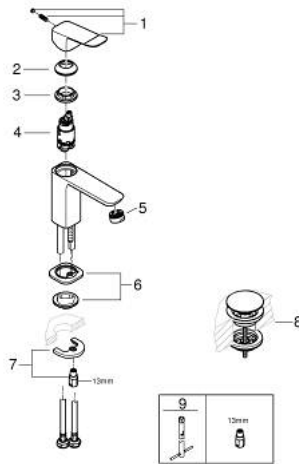

10 186 100 00 **DICE BASIN MIXER 1/2"**  
**S-SIZE**

**PRODUCT DESCRIPTION**

- Tyc: Chrome
- single hole installation
- metal lever
- GROHE SilkMove 28 mm ceramic cartridge
- EcoMode - cold water flow in mid-lever position saves energy
- adjustable flow rate limiter
- with temperature limiter
- GROHE LongLife finish
- GROHE EcoJoy - Less water, perfect flow
- maximum flow rate (at 3 bar): 5 l/min
- GROHE FastFixation installation system
- GROHE QuickTool included
- smooth body with plastic push open waste set 1 1/4"
- flexible connection hoses

10 186 100 00 **DICE BASIN MIXER 1/2"**  
**S-SIZE**

**SPARE PARTS**

- 1: lever (Spare part-nr. 1060190000)
  - 2: Cap (Spare part-nr. 46581000)
  - 3: Fitting ring (Spare part-nr. 07419000)
  - 4: Cubeo Cartridge (Spare part-nr. 1060179990)
  - 5: Mousseur (Spare part-nr. 48159000)
  - 6: Cubeo Rosette (Spare part-nr. 1060150000)
  - 7: Shank mounting kit (Spare part-nr. 46249000)
  - 8: Waste set with push-open plug (Spare part-nr. 65807000)
  - 9: Mounting wrench (Spare part-nr. 19017000)\*
- \* Optional accessories