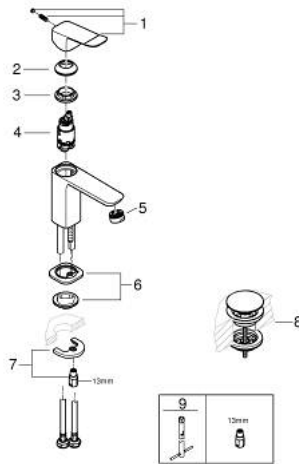

10 186 100 00 **DICE BASIN MIXER 1/2"**
S-SIZE

PRODUCT DESCRIPTION

- Tyc: Chrome
- single hole installation
- metal lever
- GROHE SilkMove 28 mm ceramic cartridge
- OpenCold - cold water flow in mid-lever position
- adjustable flow rate limiter
- with temperature limiter
- GROHE LongLife finish
- AquaCalibrator
- maximum flow rate (at 3 bar): 5 l/min
- FastFixation installation system
- GROHE QuickTool included
- smooth body with plastic push open waste set 1 1/4"
- flexible connection hoses

10 186 100 00 **DICE BASIN MIXER 1/2"**
S-SIZE

SPARE PARTS

- 1: lever (Spare part-nr. 1060190000)
 - 2: Cap (Spare part-nr. 46581000)
 - 3: Fitting ring (Spare part-nr. 07419000)
 - 4: Cubeo Cartridge (Spare part-nr. 1060179990)
 - 5: Mousseur (Spare part-nr. 48159000)
 - 6: Cubeo Rosette (Spare part-nr. 1060150000)
 - 7: Shank mounting kit (Spare part-nr. 46249000)
 - 8: Waste set with push-open plug (Spare part-nr. 65807000)
 - 9: Mounting wrench (Spare part-nr. 19017000)*
- * Optional accessories