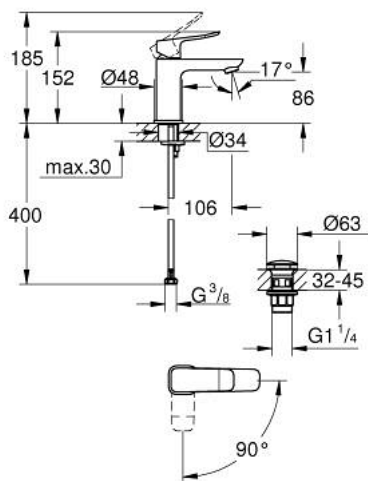

10 186 100 00 **DICE BASIN MIXER 1/2"**
S-SIZE

PRODUCT DESCRIPTION

- Tyc: Chrome
- single hole installation
- metal lever
- GROHE SilkMove 28 mm ceramic cartridge
- OpenCold - cold water flow in mid-lever position
- adjustable flow rate limiter
- with temperature limiter
- GROHE LongLife finish
- AquaCalibrator
- maximum flow rate (at 3 bar): 5 l/min
- FastFixation installation system
- GROHE QuickTool included
- smooth body with plastic push open waste set 1 1/4"
- flexible connection hoses

10 186 100 00 **DICE BASIN MIXER 1/2"**
S-SIZE

SPARE PARTS

- 1: lever (Spare part-nr. 1060190000)
 - 2: Cap (Spare part-nr. 46581000)
 - 3: Fitting ring (Spare part-nr. 07419000)
 - 4: Cubeo Cartridge (Spare part-nr. 1060179990)
 - 5: Mousseur (Spare part-nr. 48159000)
 - 6: Cubeo Rosette (Spare part-nr. 1060150000)
 - 7: Shank mounting kit (Spare part-nr. 46249000)
 - 8: Waste set with push-open plug (Spare part-nr. 65807000)
 - 9: Mounting wrench (Spare part-nr. 19017000)*
- * Optional accessories