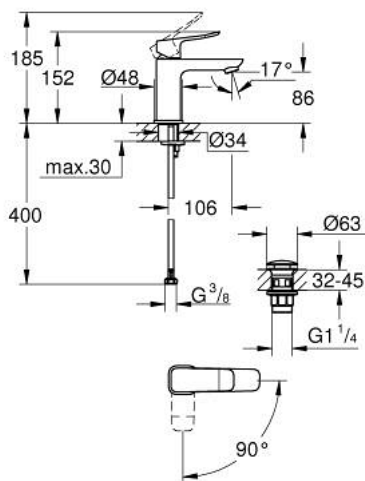

10 186 100 00 **DICE BASIN MIXER 1/2"**  
**S-SIZE**

**PRODUCT DESCRIPTION**

- Tyc: Chrome
- single hole installation
- metal lever
- GROHE SilkMove 28 mm ceramic cartridge
- EcoMode - cold water flow in mid-lever position saves energy
- adjustable flow rate limiter
- with temperature limiter
- GROHE LongLife finish
- GROHE EcoJoy - Less water, perfect flow
- maximum flow rate (at 3 bar): 5 l/min
- GROHE FastFixation installation system
- GROHE QuickTool included
- smooth body with plastic push open waste set 1 1/4"
- flexible connection hoses

10 186 100 00 **DICE BASIN MIXER 1/2"**  
**S-SIZE**

**SPARE PARTS**

- 1: lever (Spare part-nr. 1060190000)
  - 2: Cap (Spare part-nr. 46581000)
  - 3: Fitting ring (Spare part-nr. 07419000)
  - 4: Cubeo Cartridge (Spare part-nr. 1060179990)
  - 5: Mousseur (Spare part-nr. 48159000)
  - 6: Cubeo Rosette (Spare part-nr. 1060150000)
  - 7: Shank mounting kit (Spare part-nr. 46249000)
  - 8: Waste set with push-open plug (Spare part-nr. 65807000)
  - 9: Mounting wrench (Spare part-nr. 19017000)\*
- \* Optional accessories