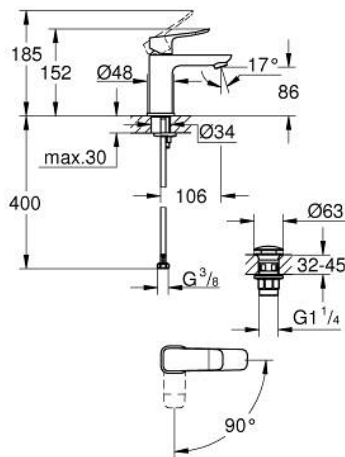

10 186 124 30 **DICE BASIN MIXER 1/2"**  
**S-SIZE**

**PRODUCT DESCRIPTION**

- Colour: matte black
- single hole installation
- metal lever
- GROHE SilkMove 28 mm ceramic cartridge
- EcoMode - cold water flow in mid-lever position saves energy
- adjustable flow rate limiter
- with temperature limiter
- GROHE EcoJoy - less water, perfect flow
- maximum flow rate (at 3 bar): 5 l/min
- GROHE FastFixation installation system
- GROHE QuickTool included
- smooth body with plastic push open waste set 1 1/4"
- flexible connection hoses

10 186 124 30 **DICE BASIN MIXER 1/2"**  
**S-SIZE**

**SPARE PARTS**

- 1: lever (Spare part-nr. 1060192430)
  - 2: Cap (Spare part-nr. 465812430)
  - 3: retaining ring (Spare part-nr. 07419000)
  - 4: Cubeo Cartridge (Spare part-nr. 1060179990)
  - 5: Mousseur (Spare part-nr. 481592430)
  - 6: Cubeo Rosette (Spare part-nr. 1060152430)
  - 7: Shank mounting kit (Spare part-nr. 46249000)
  - 8: Waste set with push-open plug (Spare part-nr. 658072430)
  - 9: Mounting wrench (Spare part-nr. 19017000)\*
- \* Optional accessories