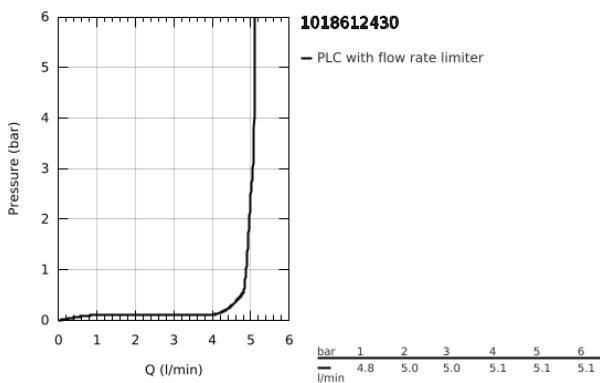

10 186 124 30 **DICE BASIN MIXER 1/2"**  
**S-SIZE**

**PRODUCT DESCRIPTION**

- Colour: matte black
- single hole installation
- metal lever
- GROHE SilkMove 28 mm ceramic cartridge
- EcoMode - cold water flow in mid-lever position saves energy
- adjustable flow rate limiter
- with temperature limiter
- GROHE EcoJoy - less water, perfect flow
- maximum flow rate (at 3 bar): 5 l/min
- GROHE FastFixation installation system
- GROHE QuickTool included
- smooth body with plastic push open waste set 1 1/4"
- flexible connection hoses

10 186 124 30 **DICE BASIN MIXER 1/2"**  
**S-SIZE**

**SPARE PARTS**

- 1: lever (Spare part-nr. 1060192430)
  - 2: Cap (Spare part-nr. 465812430)
  - 3: retaining ring (Spare part-nr. 07419000)
  - 4: Cubeo Cartridge (Spare part-nr. 1060179990)
  - 5: Mousseur (Spare part-nr. 481592430)
  - 6: Cubeo Rosette (Spare part-nr. 1060152430)
  - 7: Shank mounting kit (Spare part-nr. 46249000)
  - 8: Waste set with push-open plug (Spare part-nr. 658072430)
  - 9: Mounting wrench (Spare part-nr. 19017000)\*
- \* Optional accessories