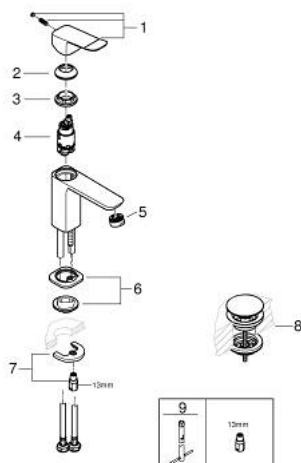

10 186 124 30 **DICE BASIN MIXER 1/2"**  
**S-SIZE**

**PRODUCT DESCRIPTION**

- Colour: matte black
- single hole installation
- metal lever
- GROHE SilkMove 28 mm ceramic cartridge
- EcoMode - cold water flow in mid-lever position saves energy
- adjustable flow rate limiter
- with temperature limiter
- GROHE EcoJoy - less water, perfect flow
- maximum flow rate (at 3 bar): 5 l/min
- GROHE FastFixation installation system
- GROHE QuickTool included
- smooth body with plastic push open waste set 1 1/4"
- flexible connection hoses

10 186 124 30 **DICE BASIN MIXER 1/2"**  
**S-SIZE**

**SPARE PARTS**

- 1: lever (Spare part-nr. 1060192430)
  - 2: Cap (Spare part-nr. 465812430)
  - 3: retaining ring (Spare part-nr. 07419000)
  - 4: Cubeo Cartridge (Spare part-nr. 1060179990)
  - 5: Mousseur (Spare part-nr. 481592430)
  - 6: Cubeo Rosette (Spare part-nr. 1060152430)
  - 7: Shank mounting kit (Spare part-nr. 46249000)
  - 8: Waste set with push-open plug (Spare part-nr. 658072430)
  - 9: Mounting wrench (Spare part-nr. 19017000)\*
- \* Optional accessories