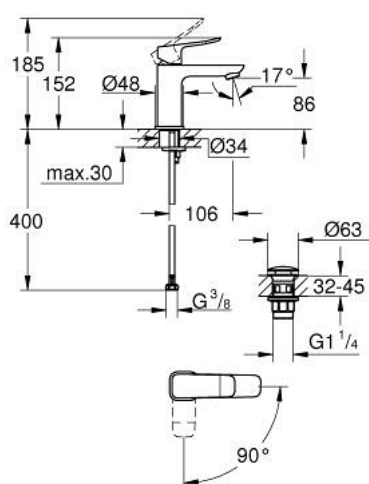

10 186 124 30 **DICE BASIN MIXER 1/2"**
S-SIZE

PRODUCT DESCRIPTION

- Tyc: matte black
- single hole installation
- metal lever
- GROHE SilkMove 28 mm ceramic cartridge
- OpenCold - cold water flow in mid-lever position
- adjustable flow rate limiter
- with temperature limiter
- AquaCalibrator
- maximum flow rate (at 3 bar): 5 l/min
- FastFixation installation system
- GROHE QuickTool included
- smooth body with plastic push open waste set 1 1/4"
- flexible connection hoses

10 186 124 30 **DICE BASIN MIXER 1/2"**
S-SIZE

SPARE PARTS

- 1: lever (Spare part-nr. 1060192430)
 - 2: Cap (Spare part-nr. 465812430)
 - 3: Fitting ring (Spare part-nr. 07419000)
 - 4: Cubeo Cartridge (Spare part-nr. 1060179990)
 - 5: Mousseur (Spare part-nr. 481592430)
 - 6: Cubeo Rosette (Spare part-nr. 1060152430)
 - 7: Shank mounting kit (Spare part-nr. 46249000)
 - 8: Waste set with push-open plug (Spare part-nr. 658072430)
 - 9: Mounting wrench (Spare part-nr. 19017000)*
- * Optional accessories