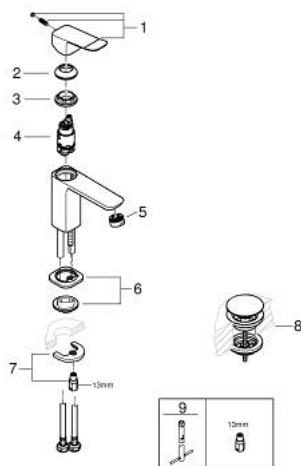

10 186 124 30 **DICE BASIN MIXER 1/2"**
S-SIZE

PRODUCT DESCRIPTION

- Tyc: matte black
- single hole installation
- metal lever
- GROHE SilkMove 28 mm ceramic cartridge
- EcoMode - cold water flow in mid-lever position saves energy
- adjustable flow rate limiter
- with temperature limiter
- GROHE EcoJoy - Less water, perfect flow
- maximum flow rate (at 3 bar): 5 l/min
- GROHE FastFixation installation system
- GROHE QuickTool included
- smooth body with plastic push open waste set 1 1/4"
- flexible connection hoses

10 186 124 30 **DICE BASIN MIXER 1/2"**
S-SIZE

SPARE PARTS

- 1: lever (Spare part-nr. 1060192430)
 - 2: Cap (Spare part-nr. 465812430)
 - 3: Fitting ring (Spare part-nr. 07419000)
 - 4: Cubeo Cartridge (Spare part-nr. 1060179990)
 - 5: Mousseur (Spare part-nr. 481592430)
 - 6: Cubeo Rosette (Spare part-nr. 1060152430)
 - 7: Shank mounting kit (Spare part-nr. 46249000)
 - 8: Waste set with push-open plug (Spare part-nr. 658072430)
 - 9: Mounting wrench (Spare part-nr. 19017000)*
- * Optional accessories