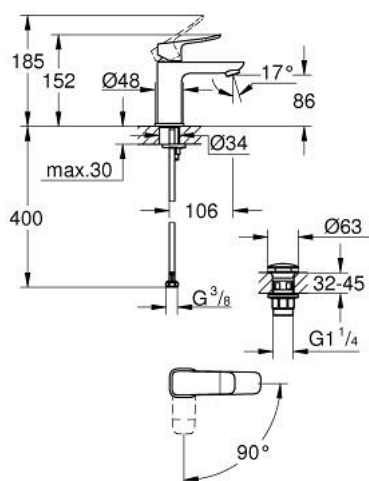

10 186 124 30 **DICE BASIN MIXER 1/2"**
S-SIZE

PRODUCT DESCRIPTION

- Tyc: matte black
- single hole installation
- metal lever
- GROHE SilkMove 28 mm ceramic cartridge
- EcoMode - cold water flow in mid-lever position saves energy
- adjustable flow rate limiter
- with temperature limiter
- GROHE EcoJoy - Less water, perfect flow
- maximum flow rate (at 3 bar): 5 l/min
- GROHE FastFixation installation system
- GROHE QuickTool included
- smooth body with plastic push open waste set 1 1/4"
- flexible connection hoses

10 186 124 30 **DICE BASIN MIXER 1/2"**
S-SIZE

SPARE PARTS

- 1: lever (Spare part-nr. 1060192430)
 - 2: Cap (Spare part-nr. 465812430)
 - 3: Fitting ring (Spare part-nr. 07419000)
 - 4: Cubeo Cartridge (Spare part-nr. 1060179990)
 - 5: Mousseur (Spare part-nr. 481592430)
 - 6: Cubeo Rosette (Spare part-nr. 1060152430)
 - 7: Shank mounting kit (Spare part-nr. 46249000)
 - 8: Waste set with push-open plug (Spare part-nr. 658072430)
 - 9: Mounting wrench (Spare part-nr. 19017000)*
- * Optional accessories