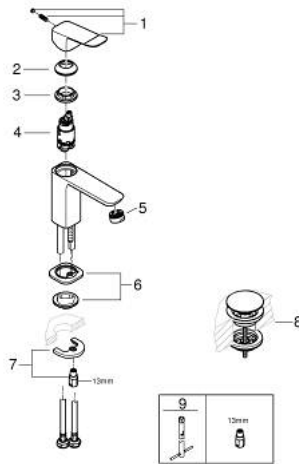

10 186 124 30 **DICE BASIN MIXER 1/2"**
S-SIZE

PRODUCT DESCRIPTION

- Tyc: matte black
- single hole installation
- metal lever
- GROHE SilkMove 28 mm ceramic cartridge
- OpenCold - cold water flow in mid-lever position
- adjustable flow rate limiter
- with temperature limiter
- AquaCalibrator
- maximum flow rate (at 3 bar): 5 l/min
- FastFixation installation system
- GROHE QuickTool included
- smooth body with plastic push open waste set 1 1/4"
- flexible connection hoses

10 186 124 30 **DICE BASIN MIXER 1/2"**
S-SIZE

SPARE PARTS

- 1: lever (Spare part-nr. 1060192430)
 - 2: Cap (Spare part-nr. 465812430)
 - 3: Fitting ring (Spare part-nr. 07419000)
 - 4: Cubeo Cartridge (Spare part-nr. 1060179990)
 - 5: Mousseur (Spare part-nr. 481592430)
 - 6: Cubeo Rosette (Spare part-nr. 1060152430)
 - 7: Shank mounting kit (Spare part-nr. 46249000)
 - 8: Waste set with push-open plug (Spare part-nr. 658072430)
 - 9: Mounting wrench (Spare part-nr. 19017000)*
- * Optional accessories