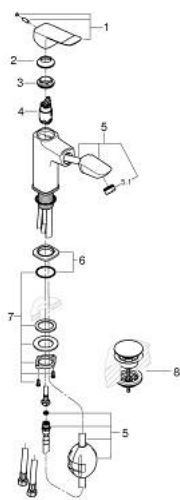

10 186 800 00 **DICE BASIN MIXER 1/2"**
M-SIZE

PRODUCT DESCRIPTION

- Colour: chrome
- pull out spout
- single hole installation
- metal lever
- GROHE SilkMove 28 mm ceramic cartridge
- adjustable flow rate limiter
- with temperature limiter
- GROHE LongLife finish
- GROHE EcoJoy - less water, perfect flow
- maximum flow rate (at 3 bar): 5 l/min
- MagneticDocking guarantees easy retraction and smooth docking of the spray head back to the starting position
- smooth body with push-open waste set 1 1/4"
- flexible connection hoses
- GROHE QuickTool included

10 186 800 00 **DICE BASIN MIXER 1/2"**
M-SIZE

SPARE PARTS

- 1: lever (Spare part-nr. 1106880000)
- 2: cap (Spare part-nr. 1106840000)
- 3: retaining ring (Spare part-nr. 46715000)
- 4: Cartridge (Spare part-nr. 46963000)
- 5: pull out spray (Spare part-nr. 1106850000)
- 5.1: flow control (Spare part-nr. 1106860000)
- 6: escutcheon (Spare part-nr. 1106870000)
- 7: Shank fastening assembly (Spare part-nr. 48384000)
- 8: Waste set with push-open plug (Spare part-nr. 65807000)