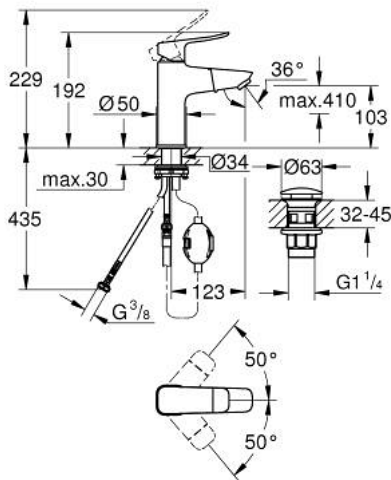

10 186 800 00 **DICE BASIN MIXER 1/2"**
M-SIZE

PRODUCT DESCRIPTION

- Colour: chrome
- pull out spout
- single hole installation
- metal lever
- GROHE SilkMove 28 mm ceramic cartridge
- adjustable flow rate limiter
- with temperature limiter
- GROHE LongLife finish
- GROHE EcoJoy - less water, perfect flow
- maximum flow rate (at 3 bar): 5 l/min
- MagneticDocking guarantees easy retraction and smooth docking of the spray head back to the starting position
- smooth body with push-open waste set 1 1/4"
- flexible connection hoses
- GROHE QuickTool included

10 186 800 00 **DICE BASIN MIXER 1/2"**
M-SIZE

SPARE PARTS

- 1: lever (Spare part-nr. 1106880000)
- 2: cap (Spare part-nr. 1106840000)
- 3: retaining ring (Spare part-nr. 46715000)
- 4: Cartridge (Spare part-nr. 46963000)
- 5: pull out spray (Spare part-nr. 1106850000)
- 5.1: flow control (Spare part-nr. 1106860000)
- 6: escutcheon (Spare part-nr. 1106870000)
- 7: Shank fastening assembly (Spare part-nr. 48384000)
- 8: Waste set with push-open plug (Spare part-nr. 65807000)