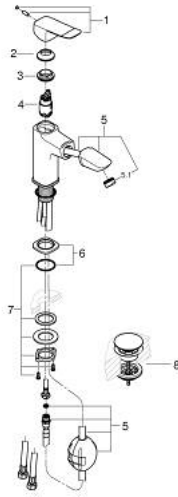

10 186 800 00 **DICE BASIN MIXER 1/2"**
M-SIZE

PRODUCT DESCRIPTION

- Tyc: Chrome
- pull out spout
- single hole installation
- metal lever
- GROHE SilkMove 28 mm ceramic cartridge
- adjustable flow rate limiter
- with temperature limiter
- GROHE LongLife finish
- GROHE EcoJoy - Less water, perfect flow
- maximum flow rate (at 3 bar): 5 l/min
- MagneticDocking guarantees easy retraction and smooth docking of the spray head back to the starting position
- smooth body with push-open waste set 1 1/4"
- flexible connection hoses
- GROHE QuickTool included

10 186 800 00 **DICE BASIN MIXER 1/2"**
M-SIZE

SPARE PARTS

- 1: lever (Spare part-nr. 1106880000)
- 2: cap (Spare part-nr. 1106840000)
- 3: Fitting ring (Spare part-nr. 46715000)
- 4: Cartridge (Spare part-nr. 46963000)
- 5: pull out spray (Spare part-nr. 1106850000)
- 5.1: flow control (Spare part-nr. 1106860000)
- 6: escutcheon (Spare part-nr. 1106870000)
- 7: Shank fastening assembly (Spare part-nr. 48384000)
- 8: Waste set with push-open plug (Spare part-nr. 65807000)