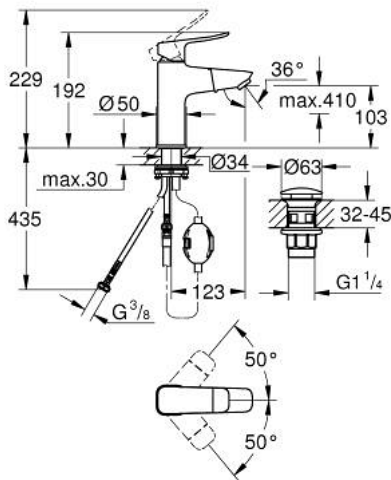

10 186 800 00 **DICE BASIN MIXER 1/2"**
M-SIZE

PRODUCT DESCRIPTION

- Tyc: Chrome
- pull out spout
- single hole installation
- metal lever
- GROHE SilkMove 28 mm ceramic cartridge
- adjustable flow rate limiter
- with temperature limiter
- GROHE LongLife finish
- GROHE EcoJoy - Less water, perfect flow
- maximum flow rate (at 3 bar): 5 l/min
- MagneticDocking guarantees easy retraction and smooth docking of the spray head back to the starting position
- smooth body with push-open waste set 1 1/4"
- flexible connection hoses
- GROHE QuickTool included

10 186 800 00 **DICE BASIN MIXER 1/2"**
M-SIZE

SPARE PARTS

- 1: lever (Spare part-nr. 1106880000)
- 2: cap (Spare part-nr. 1106840000)
- 3: Fitting ring (Spare part-nr. 46715000)
- 4: Cartridge (Spare part-nr. 46963000)
- 5: pull out spray (Spare part-nr. 1106850000)
- 5.1: flow control (Spare part-nr. 1106860000)
- 6: escutcheon (Spare part-nr. 1106870000)
- 7: Shank fastening assembly (Spare part-nr. 48384000)
- 8: Waste set with push-open plug (Spare part-nr. 65807000)