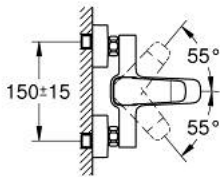

10 187 200 00 DICE SINGLE-LEVER BATH MIXER 1/2"

PRODUCT DESCRIPTION

- Tyc: Chrome
- wall mounted
- metal lever
- GROHE SilkMove 35 mm ceramic cartridge
- adjustable flow rate limiter
- with temperature limiter
- GROHE LongLife finish
- automatic diverter: bath/shower
- shower bottom outlet 1/2" with integrated non return valve
- spout with mousseur
- S-unions
- wall escutcheon
- protected against backflow
- GROHE QuickSpanner included in chrome variant only

10 187 200 00 DICE SINGLE-LEVER BATH MIXER 1/2"

SPARE PARTS

- 1: lever (Spare part-nr. 1084010000)
 - 2: Cartridge (Spare part-nr. 46374000)
 - 3: Diverter knob (Spare part-nr. 64309000)
 - 4: Mousseur (Spare part-nr. 13941000)
 - 5: Diverter (Spare part-nr. 65655000)
 - 6: Non-return valve (Spare part-nr. 08565000)
 - 7: s-union (Spare part-nr. 1060230000)
 - 7.1: Escutcheon (Spare part-nr. 106024000M)
 - 8: Extension 3/4", 20 mm (Spare part-nr. 0713000M)*
 - 9: Socket spanner (Spare part-nr. 19332000)*
 - 10: Special spanner (Spare part-nr. 19377000)*
- * Optional accessories