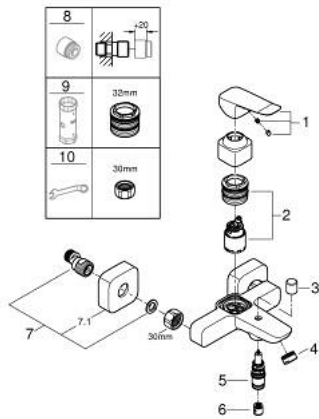

10 187 200 00 DICE SINGLE-LEVER BATH MIXER 1/2"

PRODUCT DESCRIPTION

- Tyc: Chrome
- wall mounted
- metal lever
- GROHE SilkMove 35 mm ceramic cartridge
- adjustable flow rate limiter
- with temperature limiter
- GROHE LongLife finish
- automatic diverter: bath/shower
- shower bottom outlet 1/2" with integrated non return valve
- spout with mousseur
- S-unions
- wall escutcheon
- protected against backflow
- GROHE QuickSpanner included in chrome variant only

10 187 200 00 DICE SINGLE-LEVER BATH MIXER 1/2"

SPARE PARTS

- 1: lever (Spare part-nr. 1084010000)
 - 2: Cartridge (Spare part-nr. 46374000)
 - 3: Diverter knob (Spare part-nr. 64309000)
 - 4: Mousseur (Spare part-nr. 13941000)
 - 5: Diverter (Spare part-nr. 65655000)
 - 6: Non-return valve (Spare part-nr. 08565000)
 - 7: s-union (Spare part-nr. 1060230000)
 - 7.1: Escutcheon (Spare part-nr. 106024000M)
 - 8: Extension 3/4", 20 mm (Spare part-nr. 0713000M)*
 - 9: Socket spanner (Spare part-nr. 19332000)*
 - 10: Special spanner (Spare part-nr. 19377000)*
- * Optional accessories