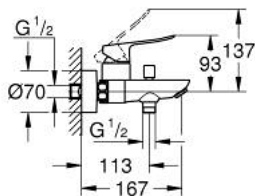

10 187 200 00 DICE SINGLE-LEVER BATH MIXER 1/2"

PRODUCT DESCRIPTION

- Tyc: Chrome
- wall mounted
- metal lever
- GROHE SilkMove 35 mm ceramic cartridge
- adjustable flow rate limiter
- with temperature limiter
- GROHE LongLife finish
- automatic diverter: bath/shower
- shower bottom outlet 1/2" with integrated non return valve
- spout with mousseur
- S-unions
- wall escutcheon
- protected against backflow
- GROHE QuickSpanner included in chrome variant only

10 187 200 00 DICE SINGLE-LEVER BATH MIXER 1/2"

SPARE PARTS

- 1: lever (Spare part-nr. 1084010000)
 - 2: Cartridge (Spare part-nr. 46374000)
 - 3: Diverter knob (Spare part-nr. 64309000)
 - 4: Mousseur (Spare part-nr. 13941000)
 - 5: Diverter (Spare part-nr. 65655000)
 - 6: Non-return valve (Spare part-nr. 08565000)
 - 7: s-union (Spare part-nr. 1060230000)
 - 7.1: Escutcheon (Spare part-nr. 106024000M)
 - 8: Extension 3/4", 20 mm (Spare part-nr. 0713000M)*
 - 9: Socket spanner (Spare part-nr. 19332000)*
 - 10: Special spanner (Spare part-nr. 19377000)*
- * Optional accessories