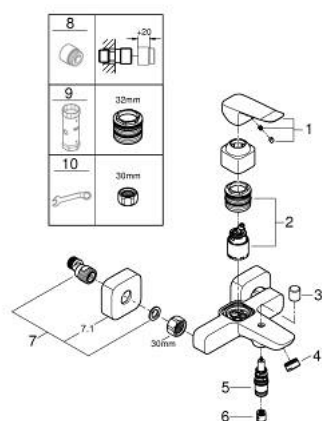

10 187 224 30 DICE SINGLE-LEVER BATH MIXER 1/2"

PRODUCT DESCRIPTION

- Colour: matte black
- wall mounted
- metal lever
- GROHE SilkMove 35 mm ceramic cartridge
- adjustable flow rate limiter
- with temperature limiter
- automatic diverter: bath/shower
- shower bottom outlet 1/2" with integrated non return valve
- spout with mousseur
- S-unions
- wall escutcheon
- protected against backflow

10 187 224 30 DICE SINGLE-LEVER BATH MIXER 1/2"

SPARE PARTS

- 1: lever (Spare part-nr. 1084012430)
 - 2: Cartridge (Spare part-nr. 46374000)
 - 3: Diverter knob (Spare part-nr. 643092430)
 - 4: Mousseur (Spare part-nr. 139412430)
 - 5: Diverter (Spare part-nr. 656552430)
 - 6: Non-return valve (Spare part-nr. 08565000)
 - 7: s-union (Spare part-nr. 1060232430)
 - 7.1: Escutcheon (Spare part-nr. 106024243M)
 - 8: Extension 3/4", 20 mm (Spare part-nr. 0713000M)*
 - 9: Socket spanner (Spare part-nr. 19332000)*
 - 10: Special spanner (Spare part-nr. 19377000)*
- * Optional accessories