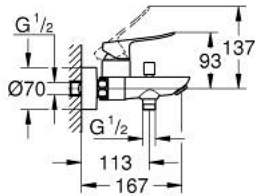

10 187 224 30 DICE SINGLE-LEVER BATH MIXER 1/2"

PRODUCT DESCRIPTION

- Colour: matte black
- wall mounted
- metal lever
- GROHE SilkMove 35 mm ceramic cartridge
- adjustable flow rate limiter
- with temperature limiter
- automatic diverter: bath/shower
- shower bottom outlet 1/2" with integrated non return valve
- spout with mousseur
- S-unions
- wall escutcheon
- protected against backflow

10 187 224 30 DICE SINGLE-LEVER BATH MIXER 1/2"

SPARE PARTS

- 1: lever (Spare part-nr. 1084012430)
 - 2: Cartridge (Spare part-nr. 46374000)
 - 3: Diverter knob (Spare part-nr. 643092430)
 - 4: Mousseur (Spare part-nr. 139412430)
 - 5: Diverter (Spare part-nr. 656552430)
 - 6: Non-return valve (Spare part-nr. 08565000)
 - 7: s-union (Spare part-nr. 1060232430)
 - 7.1: Escutcheon (Spare part-nr. 106024243M)
 - 8: Extension 3/4", 20 mm (Spare part-nr. 0713000M)*
 - 9: Socket spanner (Spare part-nr. 19332000)*
 - 10: Special spanner (Spare part-nr. 19377000)*
- * Optional accessories