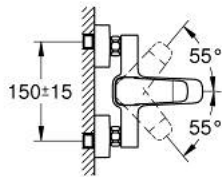

10 187 224 30 DICE SINGLE-LEVER BATH MIXER 1/2"

PRODUCT DESCRIPTION

- Colour: matte black
- wall mounted
- metal lever
- GROHE SilkMove 35 mm ceramic cartridge
- adjustable flow rate limiter
- with temperature limiter
- automatic diverter: bath/shower
- shower bottom outlet 1/2" with integrated non return valve
- spout with mousseur
- S-unions
- wall escutcheon
- protected against backflow

10 187 224 30 DICE SINGLE-LEVER BATH MIXER 1/2"

SPARE PARTS

- 1: lever (Spare part-nr. 1084012430)
 - 2: Cartridge (Spare part-nr. 46374000)
 - 3: Diverter knob (Spare part-nr. 643092430)
 - 4: Mousseur (Spare part-nr. 139412430)
 - 5: Diverter (Spare part-nr. 656552430)
 - 6: Non-return valve (Spare part-nr. 08565000)
 - 7: s-union (Spare part-nr. 1060232430)
 - 7.1: Escutcheon (Spare part-nr. 106024243M)
 - 8: Extension 3/4", 20 mm (Spare part-nr. 0713000M)*
 - 9: Socket spanner (Spare part-nr. 19332000)*
 - 10: Special spanner (Spare part-nr. 19377000)*
- * Optional accessories