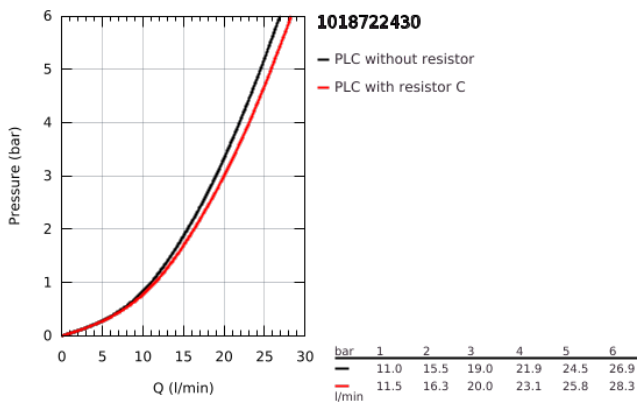

10 187 224 30 DICE SINGLE-LEVER BATH MIXER 1/2"

PRODUCT DESCRIPTION

- Colour: matte black
- wall mounted
- metal lever
- GROHE SilkMove 35 mm ceramic cartridge
- adjustable flow rate limiter
- with temperature limiter
- automatic diverter: bath/shower
- shower bottom outlet 1/2" with integrated non return valve
- spout with mousseur
- S-unions
- wall escutcheon
- protected against backflow

10 187 224 30 DICE SINGLE-LEVER BATH MIXER 1/2"

SPARE PARTS

- 1: lever (Spare part-nr. 1084012430)
 - 2: Cartridge (Spare part-nr. 46374000)
 - 3: Diverter knob (Spare part-nr. 643092430)
 - 4: Mousseur (Spare part-nr. 139412430)
 - 5: Diverter (Spare part-nr. 656552430)
 - 6: Non-return valve (Spare part-nr. 08565000)
 - 7: s-union (Spare part-nr. 1060232430)
 - 7.1: Escutcheon (Spare part-nr. 106024243M)
 - 8: Extension 3/4", 20 mm (Spare part-nr. 0713000M)*
 - 9: Socket spanner (Spare part-nr. 19332000)*
 - 10: Special spanner (Spare part-nr. 19377000)*
- * Optional accessories