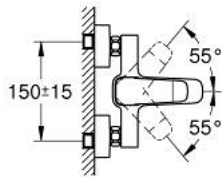

10 187 224 30 DICE SINGLE-LEVER BATH MIXER 1/2"

PRODUCT DESCRIPTION

- Tyc: matte black
- wall mounted
- metal lever
- GROHE SilkMove 35 mm ceramic cartridge
- adjustable flow rate limiter
- with temperature limiter
- automatic diverter: bath/shower
- shower bottom outlet 1/2" with integrated non return valve
- spout with mousseur
- S-unions
- wall escutcheon
- protected against backflow

10 187 224 30 DICE SINGLE-LEVER BATH MIXER 1/2"

SPARE PARTS

- 1: lever (Spare part-nr. 1084012430)
 - 2: Cartridge (Spare part-nr. 46374000)
 - 3: Diverter knob (Spare part-nr. 643092430)
 - 4: Mousseur (Spare part-nr. 139412430)
 - 5: Diverter (Spare part-nr. 656552430)
 - 6: Non-return valve (Spare part-nr. 08565000)
 - 7: s-union (Spare part-nr. 1060232430)
 - 7.1: Escutcheon (Spare part-nr. 106024243M)
 - 8: Extension 3/4", 20 mm (Spare part-nr. 0713000M)*
 - 9: Socket spanner (Spare part-nr. 19332000)*
 - 10: Special spanner (Spare part-nr. 19377000)*
- * Optional accessories