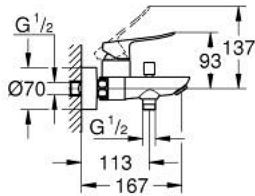

10 187 224 30 DICE SINGLE-LEVER BATH MIXER 1/2"

PRODUCT DESCRIPTION

- Tyc: matte black
- wall mounted
- metal lever
- GROHE SilkMove 35 mm ceramic cartridge
- adjustable flow rate limiter
- with temperature limiter
- automatic diverter: bath/shower
- shower bottom outlet 1/2" with integrated non return valve
- spout with mousseur
- S-unions
- wall escutcheon
- protected against backflow

10 187 224 30 DICE SINGLE-LEVER BATH MIXER 1/2"

SPARE PARTS

- 1: lever (Spare part-nr. 1084012430)
 - 2: Cartridge (Spare part-nr. 46374000)
 - 3: Diverter knob (Spare part-nr. 643092430)
 - 4: Mousseur (Spare part-nr. 139412430)
 - 5: Diverter (Spare part-nr. 656552430)
 - 6: Non-return valve (Spare part-nr. 08565000)
 - 7: s-union (Spare part-nr. 1060232430)
 - 7.1: Escutcheon (Spare part-nr. 106024243M)
 - 8: Extension 3/4", 20 mm (Spare part-nr. 0713000M)*
 - 9: Socket spanner (Spare part-nr. 19332000)*
 - 10: Special spanner (Spare part-nr. 19377000)*
- * Optional accessories