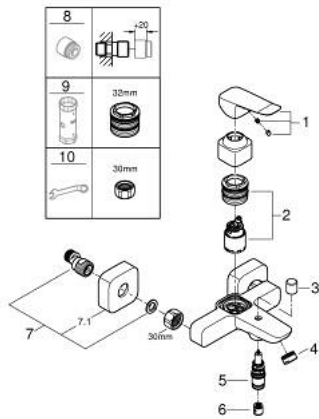

10 187 224 30 DICE SINGLE-LEVER BATH MIXER 1/2"

PRODUCT DESCRIPTION

- Tyc: matte black
- wall mounted
- metal lever
- GROHE SilkMove 35 mm ceramic cartridge
- adjustable flow rate limiter
- with temperature limiter
- automatic diverter: bath/shower
- shower bottom outlet 1/2" with integrated non return valve
- spout with mousseur
- S-unions
- wall escutcheon
- protected against backflow

10 187 224 30 DICE SINGLE-LEVER BATH MIXER 1/2"

SPARE PARTS

- 1: lever (Spare part-nr. 1084012430)
 - 2: Cartridge (Spare part-nr. 46374000)
 - 3: Diverter knob (Spare part-nr. 643092430)
 - 4: Mousseur (Spare part-nr. 139412430)
 - 5: Diverter (Spare part-nr. 656552430)
 - 6: Non-return valve (Spare part-nr. 08565000)
 - 7: s-union (Spare part-nr. 1060232430)
 - 7.1: Escutcheon (Spare part-nr. 106024243M)
 - 8: Extension 3/4", 20 mm (Spare part-nr. 0713000M)*
 - 9: Socket spanner (Spare part-nr. 19332000)*
 - 10: Special spanner (Spare part-nr. 19377000)*
- * Optional accessories