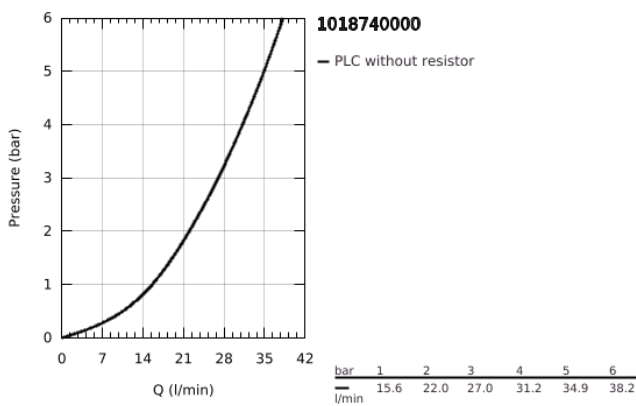

10 187 400 00 **DICE SINGLE-LEVER SHOWER MIXER 1/2"**

**PRODUCT DESCRIPTION**

- Colour: chrome
- wall mounted
- metal lever
- GROHE SilkMove 35 mm ceramic cartridge
- adjustable flow rate limiter
- with temperature limiter
- GROHE LongLife finish
- shower bottom outlet 1/2" with integrated non return valve
- protected against backflow
- S-unions
- wall escutcheon
- GROHE QuickSpanner included in chrome variant only

## 10 187 400 00 DICE SINGLE-LEVER SHOWER MIXER 1/2"