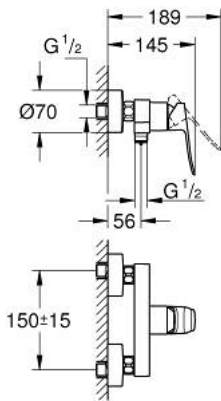

10 187 400 00 **DICE SINGLE-LEVER SHOWER MIXER 1/2"**

**PRODUCT DESCRIPTION**

- Colour: chrome
- wall mounted
- metal lever
- GROHE SilkMove 35 mm ceramic cartridge
- adjustable flow rate limiter
- with temperature limiter
- GROHE LongLife finish
- shower bottom outlet 1/2" with integrated non return valve
- protected against backflow
- S-unions
- wall escutcheon
- GROHE QuickSpanner included in chrome variant only

## 10 187 400 00 DICE SINGLE-LEVER SHOWER MIXER 1/2"

### SPARE PARTS

- 1: lever (Spare part-nr. 1084010000)
  - 2: Cartridge (Spare part-nr. 46374000)
  - 3: Screw connection 1/2" (Spare part-nr. 45044000)
  - 4: Non-return valve (Spare part-nr. 42601000)
  - 5: s-union (Spare part-nr. 1060230000)
  - 5.1: Escutcheon (Spare part-nr. 106024000M)
  - 6: Extension 3/4", 20 mm (Spare part-nr. 0713000M)\*
  - 7: Special spanner (Spare part-nr. 19377000)\*
  - 8: Socket spanner (Spare part-nr. 19332000)\*
- \* Optional accessories