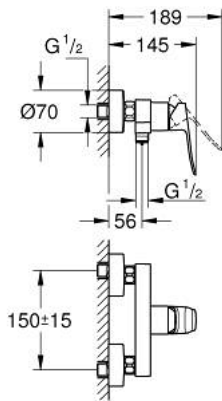

10 187 400 00 **DICE SINGLE-LEVER SHOWER MIXER 1/2"**

PRODUCT DESCRIPTION

- Tyc: Chrome
- wall mounted
- metal lever
- GROHE SilkMove 35 mm ceramic cartridge
- adjustable flow rate limiter
- with temperature limiter
- GROHE LongLife finish
- shower bottom outlet 1/2" with integrated non return valve
- protected against backflow
- S-unions
- wall escutcheon
- GROHE QuickSpanner included in chrome variant only

10 187 400 00 DICE SINGLE-LEVER SHOWER MIXER 1/2"

SPARE PARTS

- 1: lever (Spare part-nr. 1084010000)
 - 2: Cartridge (Spare part-nr. 46374000)
 - 3: Screw connection 1/2" (Spare part-nr. 45044000)
 - 4: Non-return valve (Spare part-nr. 42601000)
 - 5: s-union (Spare part-nr. 1060230000)
 - 5.1: Escutcheon (Spare part-nr. 106024000M)
 - 6: Extension 3/4", 20 mm (Spare part-nr. 0713000M)*
 - 7: Special spanner (Spare part-nr. 19377000)*
 - 8: Socket spanner (Spare part-nr. 19332000)*
- * Optional accessories