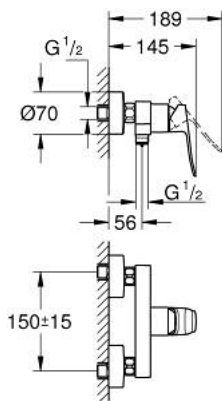

## 10 187 424 30 DICE SINGLE-LEVER SHOWER MIXER 1/2"

### PRODUCT DESCRIPTION

- Colour: matte black
- wall mounted
- metal lever
- GROHE SilkMove 35 mm ceramic cartridge
- adjustable flow rate limiter
- with temperature limiter
- shower bottom outlet 1/2" with integrated non return valve
- protected against backflow
- S-unions
- wall escutcheon

### SPARE PARTS

- 1: lever (Spare part-nr. 1084012430)
  - 2: Cartridge (Spare part-nr. 46374000)
  - 3: Screw connection 1/2" (Spare part-nr. 450442430)
  - 4: Non-return valve (Spare part-nr. 42601000)
  - 5: s-union (Spare part-nr. 1060232430)
  - 5.1: Escutcheon (Spare part-nr. 106024243M)
  - 6: Extension 3/4", 20 mm (Spare part-nr. 0713000M)\*
  - 7: Special spanner (Spare part-nr. 19377000)\*
  - 8: Socket spanner (Spare part-nr. 19332000)\*
- \* Optional accessories