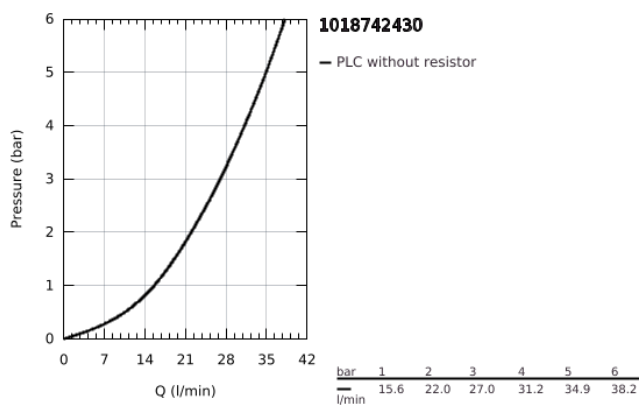

## 10 187 424 30 DICE SINGLE-LEVER SHOWER MIXER 1/2"

### PRODUCT DESCRIPTION

- Colour: matte black
- wall mounted
- metal lever
- GROHE SilkMove 35 mm ceramic cartridge
- adjustable flow rate limiter
- with temperature limiter
- shower bottom outlet 1/2" with integrated non return valve
- protected against backflow
- S-unions
- wall escutcheon