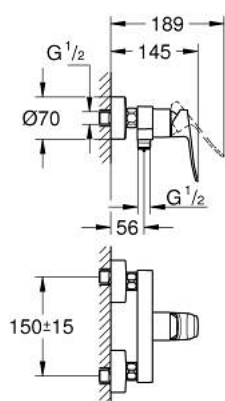

10 187 424 30 DICE SINGLE-LEVER SHOWER MIXER 1/2"

PRODUCT DESCRIPTION

- Tyc: matte black
- wall mounted
- metal lever
- GROHE SilkMove 35 mm ceramic cartridge
- adjustable flow rate limiter
- with temperature limiter
- shower bottom outlet 1/2" with integrated non return valve
- protected against backflow
- S-unions
- wall escutcheon

10 187 424 30 DICE SINGLE-LEVER SHOWER MIXER 1/2"

SPARE PARTS

- 1: lever (Spare part-nr. 1084012430)
 - 2: Cartridge (Spare part-nr. 46374000)
 - 3: Screw connection 1/2" (Spare part-nr. 450442430)
 - 4: Non-return valve (Spare part-nr. 42601000)
 - 5: s-union (Spare part-nr. 1060232430)
 - 5.1: Escutcheon (Spare part-nr. 106024243M)
 - 6: Extension 3/4", 20 mm (Spare part-nr. 0713000M)*
 - 7: Special spanner (Spare part-nr. 19377000)*
 - 8: Socket spanner (Spare part-nr. 19332000)*
- * Optional accessories