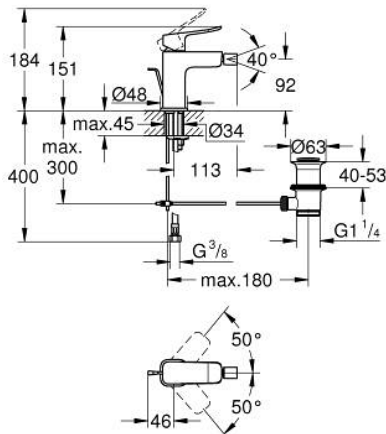

10 187 700 00 DICE SINGLE-LEVER BIDET MIXER 1/2" S-SIZE

PRODUCT DESCRIPTION

- Colour: chrome
- single hole installation
- metal lever
- GROHE SilkMove 28 mm ceramic cartridge
- adjustable flow rate limiter
- with temperature limiter
- GROHE LongLife finish
- GROHE EcoJoy - less water, perfect flow
- maximum flow rate (at 3 bar): 5 l/min
- GROHE QuickTool included
- with ball joint
- pop-up waste set 1 1/4"
- flexible connection hoses

10 187 700 00 DICE SINGLE-LEVER BIDET MIXER 1/2" S-SIZE

SPARE PARTS

- 1: lever (Spare part-nr. 1060140000)
 - 2: Cap (Spare part-nr. 46581000)
 - 3: retaining ring (Spare part-nr. 07419000)
 - 4: Cartridge (Spare part-nr. 46580000)
 - 5: Lift rod (Spare part-nr. 65936PD0)
 - 6: Ball-joint aerator (Spare part-nr. 48552000)
 - 7: Cubeo Rosette (Spare part-nr. 1060150000)
 - 8: Shank mounting kit (Spare part-nr. 46249000)
 - 9: Waste set 1 1/4" (Spare part-nr. 28910000)
 - 9.1: Plug (Spare part-nr. 07182000)
 - 9.2: Eccentric rod (Spare part-nr. 07052000)
 - 10: Eccentric rod (Spare part-nr. 07341000)*
 - 11: Mounting wrench (Spare part-nr. 19017000)*
- * Optional accessories