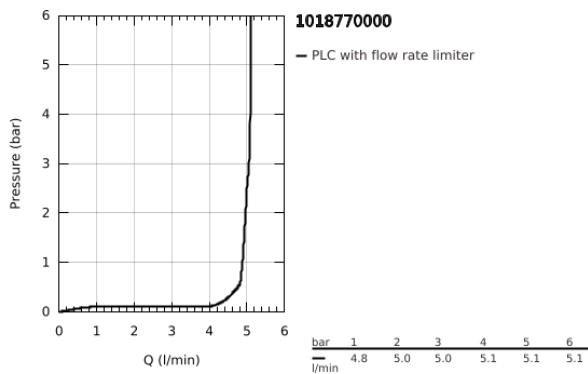

10 187 700 00 DICE SINGLE-LEVER BIDET MIXER 1/2" S-SIZE

PRODUCT DESCRIPTION

- Colour: chrome
- single hole installation
- metal lever
- GROHE SilkMove 28 mm ceramic cartridge
- adjustable flow rate limiter
- with temperature limiter
- GROHE LongLife finish
- GROHE EcoJoy - less water, perfect flow
- maximum flow rate (at 3 bar): 5 l/min
- GROHE QuickTool included
- with ball joint
- pop-up waste set 1 1/4"
- flexible connection hoses

10 187 700 00 DICE SINGLE-LEVER BIDET MIXER 1/2" S-SIZE

SPARE PARTS

- 1: lever (Spare part-nr. 1060140000)
 - 2: Cap (Spare part-nr. 46581000)
 - 3: retaining ring (Spare part-nr. 07419000)
 - 4: Cartridge (Spare part-nr. 46580000)
 - 5: Lift rod (Spare part-nr. 65936PD0)
 - 6: Ball-joint aerator (Spare part-nr. 48552000)
 - 7: Cubeo Rosette (Spare part-nr. 1060150000)
 - 8: Shank mounting kit (Spare part-nr. 46249000)
 - 9: Waste set 1 1/4" (Spare part-nr. 28910000)
 - 9.1: Plug (Spare part-nr. 07182000)
 - 9.2: Eccentric rod (Spare part-nr. 07052000)
 - 10: Eccentric rod (Spare part-nr. 07341000)*
 - 11: Mounting wrench (Spare part-nr. 19017000)*
- * Optional accessories