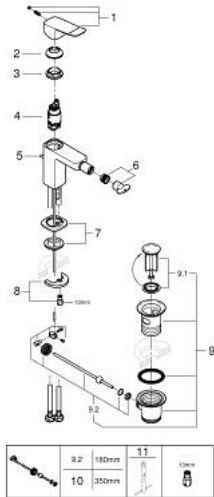

10 187 700 00 DICE SINGLE-LEVER BIDET MIXER 1/2" S-SIZE

PRODUCT DESCRIPTION

- Colour: chrome
- single hole installation
- metal lever
- GROHE SilkMove 28 mm ceramic cartridge
- adjustable flow rate limiter
- with temperature limiter
- GROHE LongLife finish
- GROHE EcoJoy - less water, perfect flow
- maximum flow rate (at 3 bar): 5 l/min
- GROHE QuickTool included
- with ball joint
- pop-up waste set 1 1/4"
- flexible connection hoses

10 187 700 00 DICE SINGLE-LEVER BIDET MIXER 1/2" S-SIZE

SPARE PARTS

- 1: lever (Spare part-nr. 1060140000)
 - 2: Cap (Spare part-nr. 46581000)
 - 3: retaining ring (Spare part-nr. 07419000)
 - 4: Cartridge (Spare part-nr. 46580000)
 - 5: Lift rod (Spare part-nr. 65936PD0)
 - 6: Ball-joint aerator (Spare part-nr. 48552000)
 - 7: Cubeo Rosette (Spare part-nr. 1060150000)
 - 8: Shank mounting kit (Spare part-nr. 46249000)
 - 9: Waste set 1 1/4" (Spare part-nr. 28910000)
 - 9.1: Plug (Spare part-nr. 07182000)
 - 9.2: Eccentric rod (Spare part-nr. 07052000)
 - 10: Eccentric rod (Spare part-nr. 07341000)*
 - 11: Mounting wrench (Spare part-nr. 19017000)*
- * Optional accessories