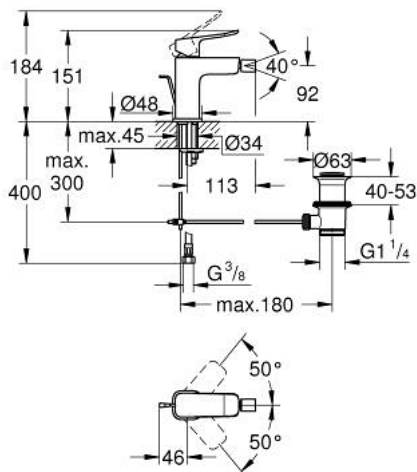

## 10 187 700 00 DICE SINGLE-LEVER BIDET MIXER 1/2" S-SIZE

### PRODUCT DESCRIPTION

- Tyc: Chrome
- single hole installation
- metal lever
- GROHE SilkMove 28 mm ceramic cartridge
- adjustable flow rate limiter
- with temperature limiter
- GROHE LongLife finish
- AquaCalibrator
- maximum flow rate (at 3 bar): 5 l/min
- GROHE QuickTool included
- with ball joint
- pop-up waste set 1 1/4"
- flexible connection hoses

### SPARE PARTS

- 1: lever (Spare part-nr. 1060140000)
  - 2: Cap (Spare part-nr. 46581000)
  - 3: Fitting ring (Spare part-nr. 07419000)
  - 4: Cartridge (Spare part-nr. 46580000)
  - 5: Lift rod (Spare part-nr. 65936PD0)
  - 6: Ball-joint aerator (Spare part-nr. 48552000)
  - 7: Cubeo Rosette (Spare part-nr. 1060150000)
  - 8: Shank mounting kit (Spare part-nr. 46249000)
  - 9: Waste set 1 1/4" (Spare part-nr. 28910000)
  - 9.1: Plug (Spare part-nr. 07182000)
  - 9.2: Eccentric rod (Spare part-nr. 07052000)
  - 10: Eccentric rod (Spare part-nr. 07341000)\*
  - 11: Mounting wrench (Spare part-nr. 19017000)\*
- \* Optional accessories