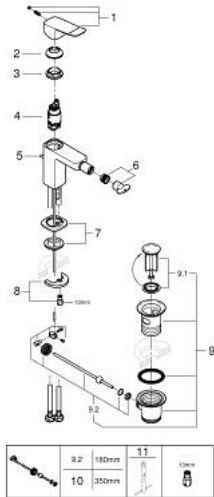

10 187 700 00 DICE SINGLE-LEVER BIDET MIXER 1/2" S-SIZE

SPARE PARTS

1. 1: lever (Spare part-nr. 1060140000)
   - 2: Cap (Spare part-nr. 46581000)
   - 3: Fitting ring (Spare part-nr. 07419000)
   - 4: Cartridge (Spare part-nr. 46580000)
   - 5: Lift rod (Spare part-nr. 65936PD0)
   - 6: Ball-joint aerator (Spare part-nr. 48552000)
   - 7: Cubeo Rosette (Spare part-nr. 1060150000)
   - 8: Shank mounting kit (Spare part-nr. 46249000)
   - 9: Waste set 1 1/4" (Spare part-nr. 28910000)
   - 9.1: Plug (Spare part-nr. 07182000)
   - 9.2: Eccentric rod (Spare part-nr. 07052000)
   - 10: Eccentric rod (Spare part-nr. 07341000)*
   - 11: Mounting wrench (Spare part-nr. 19017000)*
2. Optional accessories