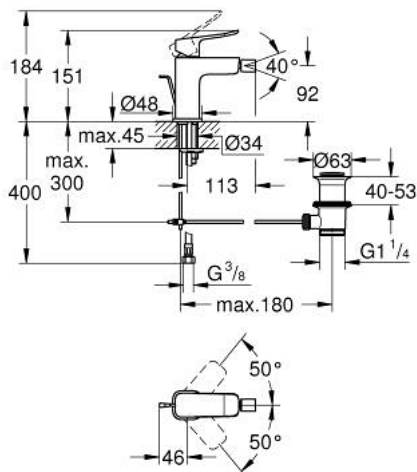

10 187 700 00 DICE SINGLE-LEVER BIDET MIXER 1/2" S-SIZE

PRODUCT DESCRIPTION

- Tyc: Chrome
- single hole installation
- metal lever
- GROHE SilkMove 28 mm ceramic cartridge
- adjustable flow rate limiter
- with temperature limiter
- GROHE LongLife finish
- GROHE EcoJoy - Less water, perfect flow
- maximum flow rate (at 3 bar): 5 l/min
- GROHE QuickTool included
- with ball joint
- pop-up waste set 1 1/4"
- flexible connection hoses

10 187 700 00 DICE SINGLE-LEVER BIDET MIXER 1/2" S-SIZE

SPARE PARTS

- 1: lever (Spare part-nr. 1060140000)
 - 2: Cap (Spare part-nr. 46581000)
 - 3: Fitting ring (Spare part-nr. 07419000)
 - 4: Cartridge (Spare part-nr. 46580000)
 - 5: Lift rod (Spare part-nr. 65936PD0)
 - 6: Ball-joint aerator (Spare part-nr. 48552000)
 - 7: Cubeo Rosette (Spare part-nr. 1060150000)
 - 8: Shank mounting kit (Spare part-nr. 46249000)
 - 9: Waste set 1 1/4" (Spare part-nr. 28910000)
 - 9.1: Plug (Spare part-nr. 07182000)
 - 9.2: Eccentric rod (Spare part-nr. 07052000)
 - 10: Eccentric rod (Spare part-nr. 07341000)*
 - 11: Mounting wrench (Spare part-nr. 19017000)*
- * Optional accessories