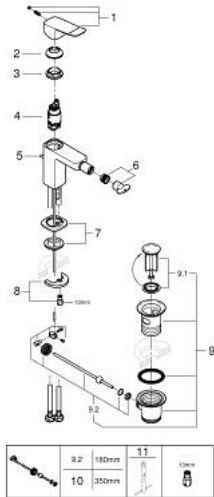

## 10 187 700 00 DICE SINGLE-LEVER BIDET MIXER 1/2" S-SIZE

### PRODUCT DESCRIPTION

- Tyc: Chrome
- single hole installation
- metal lever
- GROHE SilkMove 28 mm ceramic cartridge
- adjustable flow rate limiter
- with temperature limiter
- GROHE LongLife finish
- AquaCalibrator
- maximum flow rate (at 3 bar): 5 l/min
- GROHE QuickTool included
- with ball joint
- pop-up waste set 1 1/4"
- flexible connection hoses

### SPARE PARTS

- 1: lever (Spare part-nr. 1060140000)
  - 2: Cap (Spare part-nr. 46581000)
  - 3: Fitting ring (Spare part-nr. 07419000)
  - 4: Cartridge (Spare part-nr. 46580000)
  - 5: Lift rod (Spare part-nr. 65936PD0)
  - 6: Ball-joint aerator (Spare part-nr. 48552000)
  - 7: Cubeo Rosette (Spare part-nr. 1060150000)
  - 8: Shank mounting kit (Spare part-nr. 46249000)
  - 9: Waste set 1 1/4" (Spare part-nr. 28910000)
  - 9.1: Plug (Spare part-nr. 07182000)
  - 9.2: Eccentric rod (Spare part-nr. 07052000)
  - 10: Eccentric rod (Spare part-nr. 07341000)\*
  - 11: Mounting wrench (Spare part-nr. 19017000)\*
- \* Optional accessories