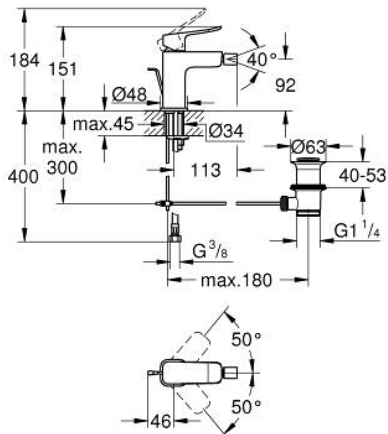

10 187 724 30 DICE SINGLE-LEVER BIDET MIXER 1/2" S-SIZE

PRODUCT DESCRIPTION

- Colour: matte black
- single hole installation
- metal lever
- GROHE SilkMove 28 mm ceramic cartridge
- adjustable flow rate limiter
- with temperature limiter
- GROHE EcoJoy - less water, perfect flow
- maximum flow rate (at 3 bar): 5 l/min
- GROHE QuickTool included
- with ball joint
- pop-up waste set 1 1/4"
- flexible connection hoses

10 187 724 30 DICE SINGLE-LEVER BIDET MIXER 1/2" S-SIZE

SPARE PARTS

- 1: lever (Spare part-nr. 1060142430)
 - 2: Cap (Spare part-nr. 465812430)
 - 3: retaining ring (Spare part-nr. 07419000)
 - 4: Cartridge (Spare part-nr. 46580000)
 - 5: lift rod (Spare part-nr. 659362430)
 - 6: Ball-joint aerator (Spare part-nr. 485522430)
 - 7: Cubeo Rosette (Spare part-nr. 1060152430)
 - 8: Shank mounting kit (Spare part-nr. 46249000)
 - 9: Waste set 1 1/4" (Spare part-nr. 289102430)
 - 9.1: Plug (Spare part-nr. 071822430)
 - 9.2: Eccentric rod (Spare part-nr. 07052000)
 - 10: Eccentric rod (Spare part-nr. 07341000)*
 - 11: Mounting wrench (Spare part-nr. 19017000)*
- * Optional accessories