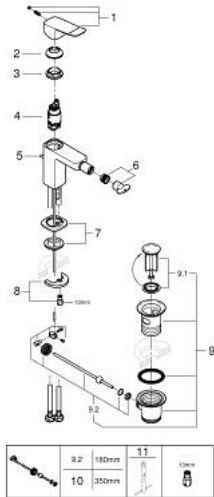

10 187 724 30 DICE SINGLE-LEVER BIDET MIXER 1/2" S-SIZE

PRODUCT DESCRIPTION

- Colour: matte black
- single hole installation
- metal lever
- GROHE SilkMove 28 mm ceramic cartridge
- adjustable flow rate limiter
- with temperature limiter
- GROHE EcoJoy - less water, perfect flow
- maximum flow rate (at 3 bar): 5 l/min
- GROHE QuickTool included
- with ball joint
- pop-up waste set 1 1/4"
- flexible connection hoses

10 187 724 30 DICE SINGLE-LEVER BIDET MIXER 1/2" S-SIZE

SPARE PARTS

- 1: lever (Spare part-nr. 1060142430)
 - 2: Cap (Spare part-nr. 465812430)
 - 3: retaining ring (Spare part-nr. 07419000)
 - 4: Cartridge (Spare part-nr. 46580000)
 - 5: lift rod (Spare part-nr. 659362430)
 - 6: Ball-joint aerator (Spare part-nr. 485522430)
 - 7: Cubeo Rosette (Spare part-nr. 1060152430)
 - 8: Shank mounting kit (Spare part-nr. 46249000)
 - 9: Waste set 1 1/4" (Spare part-nr. 289102430)
 - 9.1: Plug (Spare part-nr. 071822430)
 - 9.2: Eccentric rod (Spare part-nr. 07052000)
 - 10: Eccentric rod (Spare part-nr. 07341000)*
 - 11: Mounting wrench (Spare part-nr. 19017000)*
- * Optional accessories