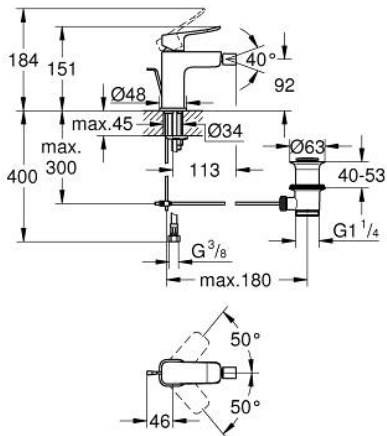

## 10 187 724 30 DICE SINGLE-LEVER BIDET MIXER 1/2" S-SIZE

### PRODUCT DESCRIPTION

- Colour: matte black
- single hole installation
- metal lever
- GROHE SilkMove 28 mm ceramic cartridge
- adjustable flow rate limiter
- with temperature limiter
- AquaCalibrator
- maximum flow rate (at 3 bar): 5 l/min
- GROHE QuickTool included
- with ball joint
- pop-up waste set 1 1/4"
- flexible connection hoses

### SPARE PARTS

- 1: lever (Spare part-nr. 1060142430)
  - 2: Cap (Spare part-nr. 465812430)
  - 3: retaining ring (Spare part-nr. 07419000)
  - 4: Cartridge (Spare part-nr. 46580000)
  - 5: lift rod (Spare part-nr. 659362430)
  - 6: Ball-joint aerator (Spare part-nr. 485522430)
  - 7: Cubeo Rosette (Spare part-nr. 1060152430)
  - 8: Shank mounting kit (Spare part-nr. 46249000)
  - 9: Waste set 1 1/4" (Spare part-nr. 289102430)
  - 9.1: Plug (Spare part-nr. 071822430)
  - 9.2: Eccentric rod (Spare part-nr. 07052000)
  - 10: Eccentric rod (Spare part-nr. 07341000)\*
  - 11: Mounting wrench (Spare part-nr. 19017000)\*
- \* Optional accessories