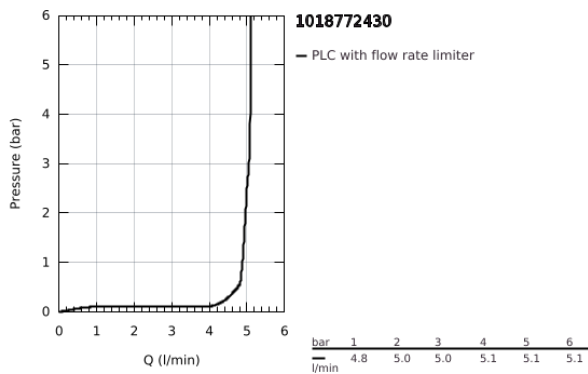

## 10 187 724 30 DICE SINGLE-LEVER BIDET MIXER 1/2" S-SIZE

### PRODUCT DESCRIPTION

- Colour: matte black
- single hole installation
- metal lever
- GROHE SilkMove 28 mm ceramic cartridge
- adjustable flow rate limiter
- with temperature limiter
- AquaCalibrator
- maximum flow rate (at 3 bar): 5 l/min
- GROHE QuickTool included
- with ball joint
- pop-up waste set 1 1/4"
- flexible connection hoses