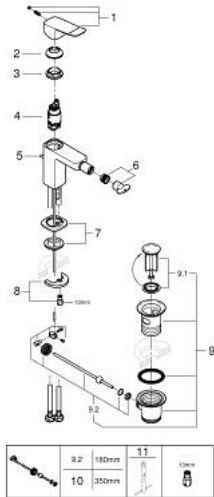

## 10 187 724 30 DICE SINGLE-LEVER BIDET MIXER 1/2" S-SIZE

### PRODUCT DESCRIPTION

- Colour: matte black
- single hole installation
- metal lever
- GROHE SilkMove 28 mm ceramic cartridge
- adjustable flow rate limiter
- with temperature limiter
- AquaCalibrator
- maximum flow rate (at 3 bar): 5 l/min
- GROHE QuickTool included
- with ball joint
- pop-up waste set 1 1/4"
- flexible connection hoses

### SPARE PARTS

- 1: lever (Spare part-nr. 1060142430)
  - 2: Cap (Spare part-nr. 465812430)
  - 3: retaining ring (Spare part-nr. 07419000)
  - 4: Cartridge (Spare part-nr. 46580000)
  - 5: lift rod (Spare part-nr. 659362430)
  - 6: Ball-joint aerator (Spare part-nr. 485522430)
  - 7: Cubeo Rosette (Spare part-nr. 1060152430)
  - 8: Shank mounting kit (Spare part-nr. 46249000)
  - 9: Waste set 1 1/4" (Spare part-nr. 289102430)
  - 9.1: Plug (Spare part-nr. 071822430)
  - 9.2: Eccentric rod (Spare part-nr. 07052000)
  - 10: Eccentric rod (Spare part-nr. 07341000)\*
  - 11: Mounting wrench (Spare part-nr. 19017000)\*
- \* Optional accessories