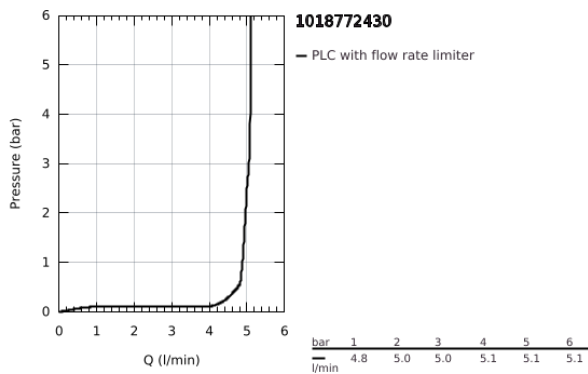

10 187 724 30 DICE SINGLE-LEVER BIDET MIXER 1/2" S-SIZE

PRODUCT DESCRIPTION

- Colour: matte black
- single hole installation
- metal lever
- GROHE SilkMove 28 mm ceramic cartridge
- adjustable flow rate limiter
- with temperature limiter
- GROHE EcoJoy - less water, perfect flow
- maximum flow rate (at 3 bar): 5 l/min
- GROHE QuickTool included
- with ball joint
- pop-up waste set 1 1/4"
- flexible connection hoses

10 187 724 30 DICE SINGLE-LEVER BIDET MIXER 1/2" S-SIZE

SPARE PARTS

- 1: lever (Spare part-nr. 1060142430)
 - 2: Cap (Spare part-nr. 465812430)
 - 3: retaining ring (Spare part-nr. 07419000)
 - 4: Cartridge (Spare part-nr. 46580000)
 - 5: lift rod (Spare part-nr. 659362430)
 - 6: Ball-joint aerator (Spare part-nr. 485522430)
 - 7: Cubeo Rosette (Spare part-nr. 1060152430)
 - 8: Shank mounting kit (Spare part-nr. 46249000)
 - 9: Waste set 1 1/4" (Spare part-nr. 289102430)
 - 9.1: Plug (Spare part-nr. 071822430)
 - 9.2: Eccentric rod (Spare part-nr. 07052000)
 - 10: Eccentric rod (Spare part-nr. 07341000)*
 - 11: Mounting wrench (Spare part-nr. 19017000)*
- * Optional accessories