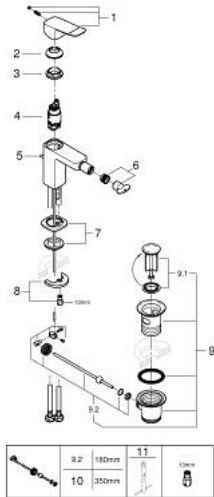

## 10 187 724 30 DICE SINGLE-LEVER BIDET MIXER 1/2" S-SIZE

### PRODUCT DESCRIPTION

- Tyc: matte black
- single hole installation
- metal lever
- GROHE SilkMove 28 mm ceramic cartridge
- adjustable flow rate limiter
- with temperature limiter
- GROHE EcoJoy - Less water, perfect flow
- maximum flow rate (at 3 bar): 5 l/min
- GROHE QuickTool included
- with ball joint
- pop-up waste set 1 1/4"
- flexible connection hoses

### SPARE PARTS

- 1: lever (Spare part-nr. 1060142430)
  - 2: Cap (Spare part-nr. 465812430)
  - 3: Fitting ring (Spare part-nr. 07419000)
  - 4: Cartridge (Spare part-nr. 46580000)
  - 5: lift rod (Spare part-nr. 659362430)
  - 6: Ball-joint aerator (Spare part-nr. 485522430)
  - 7: Cubeo Rosette (Spare part-nr. 1060152430)
  - 8: Shank mounting kit (Spare part-nr. 46249000)
  - 9: Waste set 1 1/4" (Spare part-nr. 289102430)
  - 9.1: Plug (Spare part-nr. 071822430)
  - 9.2: Eccentric rod (Spare part-nr. 07052000)
  - 10: Eccentric rod (Spare part-nr. 07341000)\*
  - 11: Mounting wrench (Spare part-nr. 19017000)\*
- \* Optional accessories