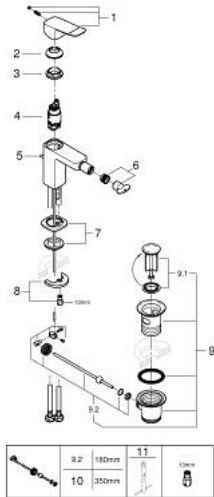

## 10 187 724 30 DICE SINGLE-LEVER BIDET MIXER 1/2" S-SIZE

### PRODUCT DESCRIPTION

- Tyc: matte black
- single hole installation
- metal lever
- GROHE SilkMove 28 mm ceramic cartridge
- adjustable flow rate limiter
- with temperature limiter
- AquaCalibrator
- maximum flow rate (at 3 bar): 5 l/min
- GROHE QuickTool included
- with ball joint
- pop-up waste set 1 1/4"
- flexible connection hoses

### SPARE PARTS

- 1: lever (Spare part-nr. 1060142430)
  - 2: Cap (Spare part-nr. 465812430)
  - 3: Fitting ring (Spare part-nr. 07419000)
  - 4: Cartridge (Spare part-nr. 46580000)
  - 5: lift rod (Spare part-nr. 659362430)
  - 6: Ball-joint aerator (Spare part-nr. 485522430)
  - 7: Cubeo Rosette (Spare part-nr. 1060152430)
  - 8: Shank mounting kit (Spare part-nr. 46249000)
  - 9: Waste set 1 1/4" (Spare part-nr. 289102430)
  - 9.1: Plug (Spare part-nr. 071822430)
  - 9.2: Eccentric rod (Spare part-nr. 07052000)
  - 10: Eccentric rod (Spare part-nr. 07341000)\*
  - 11: Mounting wrench (Spare part-nr. 19017000)\*
- \* Optional accessories