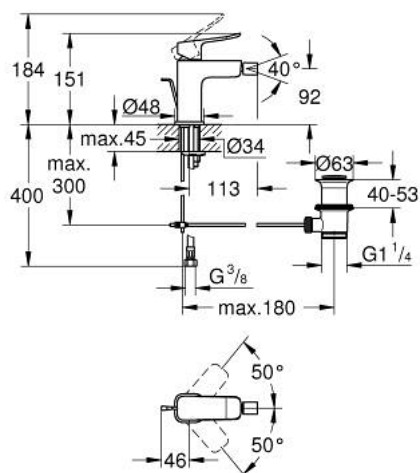

## 10 187 724 30 DICE SINGLE-LEVER BIDET MIXER 1/2" S-SIZE

### PRODUCT DESCRIPTION

- Tyc: matte black
- single hole installation
- metal lever
- GROHE SilkMove 28 mm ceramic cartridge
- adjustable flow rate limiter
- with temperature limiter
- GROHE EcoJoy - Less water, perfect flow
- maximum flow rate (at 3 bar): 5 l/min
- GROHE QuickTool included
- with ball joint
- pop-up waste set 1 1/4"
- flexible connection hoses

### SPARE PARTS

- 1: lever (Spare part-nr. 1060142430)
  - 2: Cap (Spare part-nr. 465812430)
  - 3: Fitting ring (Spare part-nr. 07419000)
  - 4: Cartridge (Spare part-nr. 46580000)
  - 5: lift rod (Spare part-nr. 659362430)
  - 6: Ball-joint aerator (Spare part-nr. 485522430)
  - 7: Cubeo Rosette (Spare part-nr. 1060152430)
  - 8: Shank mounting kit (Spare part-nr. 46249000)
  - 9: Waste set 1 1/4" (Spare part-nr. 289102430)
  - 9.1: Plug (Spare part-nr. 071822430)
  - 9.2: Eccentric rod (Spare part-nr. 07052000)
  - 10: Eccentric rod (Spare part-nr. 07341000)\*
  - 11: Mounting wrench (Spare part-nr. 19017000)\*
- \* Optional accessories