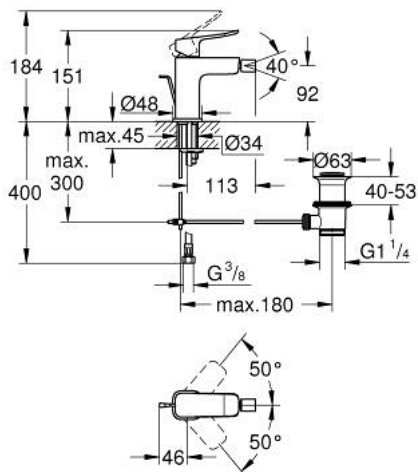

## 10 187 724 30 DICE SINGLE-LEVER BIDET MIXER 1/2" S-SIZE

### PRODUCT DESCRIPTION

- Tyc: matte black
- single hole installation
- metal lever
- GROHE SilkMove 28 mm ceramic cartridge
- adjustable flow rate limiter
- with temperature limiter
- AquaCalibrator
- maximum flow rate (at 3 bar): 5 l/min
- GROHE QuickTool included
- with ball joint
- pop-up waste set 1 1/4"
- flexible connection hoses

### SPARE PARTS

- 1: lever (Spare part-nr. 1060142430)
  - 2: Cap (Spare part-nr. 465812430)
  - 3: Fitting ring (Spare part-nr. 07419000)
  - 4: Cartridge (Spare part-nr. 46580000)
  - 5: lift rod (Spare part-nr. 659362430)
  - 6: Ball-joint aerator (Spare part-nr. 485522430)
  - 7: Cubeo Rosette (Spare part-nr. 1060152430)
  - 8: Shank mounting kit (Spare part-nr. 46249000)
  - 9: Waste set 1 1/4" (Spare part-nr. 289102430)
  - 9.1: Plug (Spare part-nr. 071822430)
  - 9.2: Eccentric rod (Spare part-nr. 07052000)
  - 10: Eccentric rod (Spare part-nr. 07341000)\*
  - 11: Mounting wrench (Spare part-nr. 19017000)\*
- \* Optional accessories