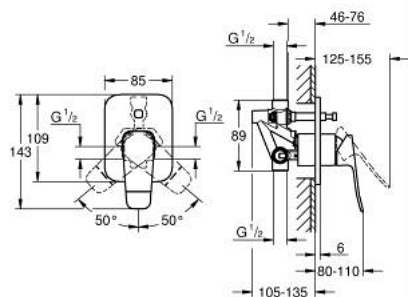

10 189 000 00 DICE SINGLE-LEVER BATH MIXER 1/2"

PRODUCT DESCRIPTION

- Colour: chrome
- concealed installation
- consisting of:
- set for final installation
- metal lever
- concealed body
- GROHE SilkMove 46 mm ceramic cartridge
- GROHE LongLife finish
- adjustable flow rate limiter
- automatic diverter: bath/shower
- escutcheon and shaft sealing
- optional temperature limiter ref. no. 46 375

10 189 000 00 **DICE SINGLE-LEVER BATH MIXER 1/2"**

SPARE PARTS

- 1: lever (Spare part-nr. 1364810000)
 - 2: escutcheon (Spare part-nr. 1364830000)
 - 3: cap (Spare part-nr. 1047190000)
 - 4: diverter (Spare part-nr. 1364840000)
 - 5: Cartridge (Spare part-nr. 46048000)
 - 6: Temperature limiter (Spare part-nr. 46375000)*
 - 7: Extension set (Spare part-nr. 46191000)*
 - 8: Extension set (Spare part-nr. 46343000)*
- * Optional accessories

No exploded view is available for this spare part list.