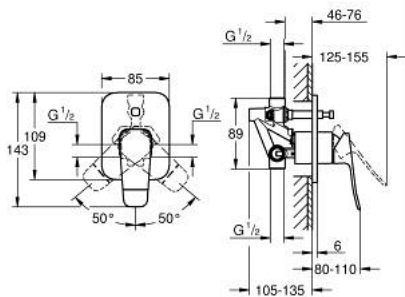

10 189 000 00 **DICE SINGLE-LEVER BATH MIXER 1/2"**

PRODUCT DESCRIPTION

- Tyc: Chrome
- concealed installation
- consisting of:
- set for final installation
- metal lever
- concealed body
- GROHE SilkMove 46 mm ceramic cartridge
- GROHE LongLife finish
- adjustable flow rate limiter
- automatic diverter: bath/shower
- escutcheon and shaft sealing
- optional temperature limiter ref. no. 46 375

10 189 000 00 **DICE SINGLE-LEVER BATH MIXER 1/2"**

SPARE PARTS

- 1: lever (Spare part-nr. 1364810000)
 - 2: escutcheon (Spare part-nr. 1364830000)
 - 3: cap (Spare part-nr. 1047190000)
 - 4: diverter (Spare part-nr. 1364840000)
 - 5: Cartridge (Spare part-nr. 46048000)
 - 6: Temperature limiter (Spare part-nr. 46375000)*
 - 7: Extension set (Spare part-nr. 46191000)*
 - 8: Extension set (Spare part-nr. 46343000)*
- * Optional accessories

No exploded view is available for this spare part list.