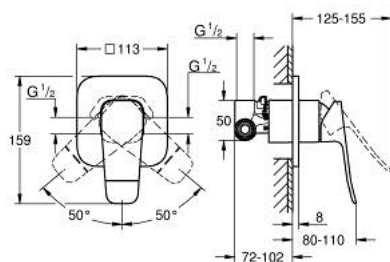

10 189 100 00 **DICE SINGLE-LEVER SHOWER MIXER 1/2"**

PRODUCT DESCRIPTION

- Colour: chrome
- concealed installation
- consisting of:
- set for final installation
- metal lever
- concealed body
- GROHE SilkMove 46 mm ceramic cartridge
- GROHE LongLife finish
- adjustable flow rate limiter
- escutcheon and shaft sealing
- optional temperature limiter ref. no. 46 375

10 189 100 00 **DICE SINGLE-LEVER SHOWER MIXER 1/2"**

SPARE PARTS

- 1: lever (Spare part-nr. 1364810000)
 - 2: escutcheon (Spare part-nr. 1364820000)
 - 3: cap (Spare part-nr. 1047190000)
 - 4: Cartridge (Spare part-nr. 46048000)
 - 5: Temperature limiter (Spare part-nr. 46375000)*
 - 6: Extension set (Spare part-nr. 46191000)*
 - 7: Extension set (Spare part-nr. 46343000)*
- * Optional accessories