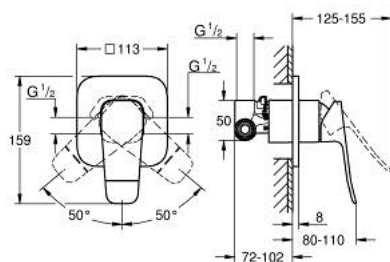

10 189 100 00 DICE SINGLE-LEVER SHOWER MIXER 1/2"

PRODUCT DESCRIPTION

- Tyc: Chrome
- concealed installation
- consisting of:
- set for final installation
- metal lever
- concealed body
- GROHE SilkMove 46 mm ceramic cartridge
- GROHE LongLife finish
- adjustable flow rate limiter
- escutcheon and shaft sealing
- optional temperature limiter ref. no. 46 375

10 189 100 00 **DICE SINGLE-LEVER SHOWER MIXER 1/2"**

SPARE PARTS

- 1: lever (Spare part-nr. 1364810000)
 - 2: escutcheon (Spare part-nr. 1364820000)
 - 3: cap (Spare part-nr. 1047190000)
 - 4: Cartridge (Spare part-nr. 46048000)
 - 5: Temperature limiter (Spare part-nr. 46375000)*
 - 6: Extension set (Spare part-nr. 46191000)*
 - 7: Extension set (Spare part-nr. 46343000)*
- * Optional accessories