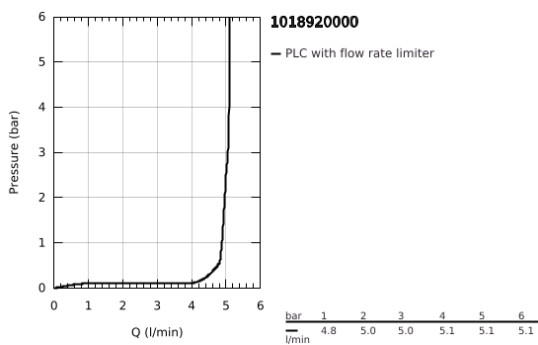

10 189 200 00 DICE SINGLE-LEVER BASIN MIXER 1/2" XL-SIZE

PRODUCT DESCRIPTION

- Colour: chrome
- single hole installation
- for free-standing basins
- metal lever
- GROHE SilkMove 28 mm ceramic cartridge
- adjustable flow rate limiter
- with temperature limiter
- GROHE LongLife finish
- GROHE EcoJoy - less water, perfect flow
- maximum flow rate (at 3 bar): 5 l/min
- GROHE AquaGuide adjustable mousseur
- QuickMount included
- GROHE QuickTool included
- smooth body
- flexible connection hoses

10 189 200 00 **DICE SINGLE-LEVER BASIN MIXER 1/2" XL-SIZE**

SPARE PARTS

- 1: lever (Spare part-nr. 1060140000)
 - 2: Cap (Spare part-nr. 46581000)
 - 3: retaining ring (Spare part-nr. 07419000)
 - 4: Cartridge (Spare part-nr. 46580000)
 - 5: Flow straightener (Spare part-nr. 46837000)
 - 6: escutcheon (Spare part-nr. 1060160000)
 - 7: Support plate (Spare part-nr. 05334000)
 - 8: Mounting set (Spare part-nr. 48477000)
 - 9: Waste set with push-open plug (Spare part-nr. 65807000)*
- * Optional accessories