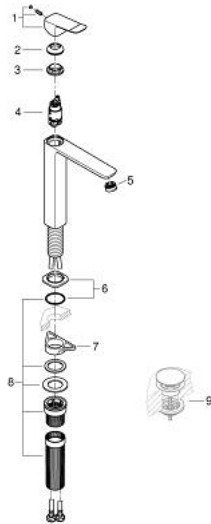

10 189 200 00 DICE SINGLE-LEVER BASIN MIXER 1/2" XL-SIZE

PRODUCT DESCRIPTION

- Colour: chrome
- single hole installation
- for free-standing basins
- metal lever
- GROHE SilkMove 28 mm ceramic cartridge
- adjustable flow rate limiter
- with temperature limiter
- GROHE LongLife finish
- GROHE EcoJoy - less water, perfect flow
- maximum flow rate (at 3 bar): 5 l/min
- GROHE AquaGuide adjustable mousseur
- QuickMount included
- GROHE QuickTool included
- smooth body
- flexible connection hoses

10 189 200 00 **DICE SINGLE-LEVER BASIN MIXER 1/2" XL-SIZE**

SPARE PARTS

- 1: lever (Spare part-nr. 1060140000)
 - 2: Cap (Spare part-nr. 46581000)
 - 3: retaining ring (Spare part-nr. 07419000)
 - 4: Cartridge (Spare part-nr. 46580000)
 - 5: Flow straightener (Spare part-nr. 46837000)
 - 6: escutcheon (Spare part-nr. 1060160000)
 - 7: Support plate (Spare part-nr. 05334000)
 - 8: Mounting set (Spare part-nr. 48477000)
 - 9: Waste set with push-open plug (Spare part-nr. 65807000)*
- * Optional accessories