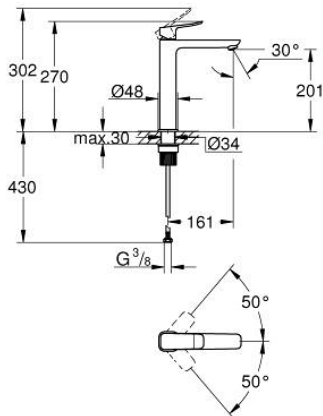

10 189 200 00 DICE SINGLE-LEVER BASIN MIXER 1/2" XL-SIZE

PRODUCT DESCRIPTION

- Colour: chrome
- single hole installation
- for free-standing basins
- metal lever
- GROHE SilkMove 28 mm ceramic cartridge
- adjustable flow rate limiter
- with temperature limiter
- GROHE LongLife finish
- GROHE EcoJoy - less water, perfect flow
- maximum flow rate (at 3 bar): 5 l/min
- GROHE AquaGuide adjustable mousseur
- QuickMount included
- GROHE QuickTool included
- smooth body
- flexible connection hoses

10 189 200 00 **DICE SINGLE-LEVER BASIN MIXER 1/2" XL-SIZE**

SPARE PARTS

- 1: lever (Spare part-nr. 1060140000)
 - 2: Cap (Spare part-nr. 46581000)
 - 3: retaining ring (Spare part-nr. 07419000)
 - 4: Cartridge (Spare part-nr. 46580000)
 - 5: Flow straightener (Spare part-nr. 46837000)
 - 6: escutcheon (Spare part-nr. 1060160000)
 - 7: Support plate (Spare part-nr. 05334000)
 - 8: Mounting set (Spare part-nr. 48477000)
 - 9: Waste set with push-open plug (Spare part-nr. 65807000)*
- * Optional accessories