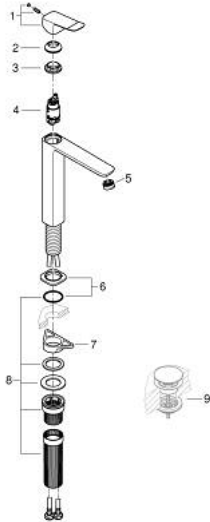

10 189 200 00 **DICE SINGLE-LEVER BASIN MIXER 1/2"**
XL-SIZE

PRODUCT DESCRIPTION

- Tyc: Chrome
- single hole installation
- for free-standing basins
- metal lever
- GROHE SilkMove 28 mm ceramic cartridge
- adjustable flow rate limiter
- with temperature limiter
- GROHE LongLife finish
- GROHE EcoJoy - Less water, perfect flow
- maximum flow rate (at 3 bar): 5 l/min
- GROHE AquaGuide adjustable mousseur
- QuickMount included
- GROHE QuickTool included
- smooth body
- flexible connection hoses

10 189 200 00 **DICE SINGLE-LEVER BASIN MIXER 1/2"**
XL-SIZE

SPARE PARTS

- 1: lever (Spare part-nr. 1060140000)
 - 2: Cap (Spare part-nr. 46581000)
 - 3: Fitting ring (Spare part-nr. 07419000)
 - 4: Cartridge (Spare part-nr. 46580000)
 - 5: Flow straightener (Spare part-nr. 46837000)
 - 6: escutcheon (Spare part-nr. 1060160000)
 - 7: Support plate (Spare part-nr. 05334000)
 - 8: Mounting set (Spare part-nr. 48477000)
 - 9: Waste set with push-open plug (Spare part-nr. 65807000)*
- * Optional accessories