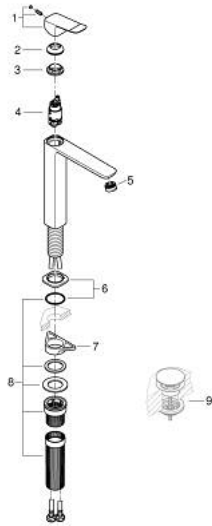

10 189 200 00 **DICE SINGLE-LEVER BASIN MIXER 1/2" XL-SIZE**

PRODUCT DESCRIPTION

- Tyc: Chrome
- single hole installation
- for free-standing basins
- metal lever
- GROHE SilkMove 28 mm ceramic cartridge
- adjustable flow rate limiter
- with temperature limiter
- GROHE LongLife finish
- AquaCalibrator
- maximum flow rate (at 3 bar): 5 l/min
- GROHE AquaGuide adjustable mousseur
- QuickMount included
- GROHE QuickTool included
- smooth body
- flexible connection hoses

10 189 200 00 **DICE SINGLE-LEVER BASIN MIXER 1/2" XL-SIZE**

SPARE PARTS

- 1: lever (Spare part-nr. 1060140000)
 - 2: Cap (Spare part-nr. 46581000)
 - 3: Fitting ring (Spare part-nr. 07419000)
 - 4: Cartridge (Spare part-nr. 46580000)
 - 5: Flow straightener (Spare part-nr. 46837000)
 - 6: escutcheon (Spare part-nr. 1060160000)
 - 7: Support plate (Spare part-nr. 05334000)
 - 8: Mounting set (Spare part-nr. 48477000)
 - 9: Waste set with push-open plug (Spare part-nr. 65807000)*
- * Optional accessories