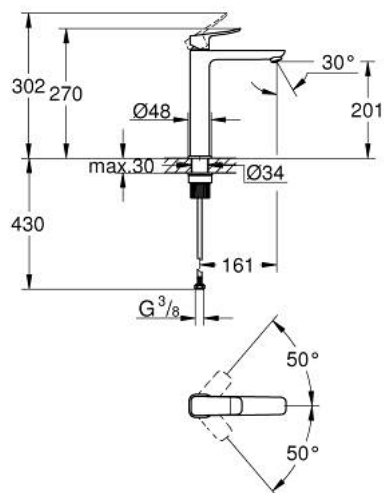

10 189 200 00 **DICE SINGLE-LEVER BASIN MIXER 1/2"**
XL-SIZE

PRODUCT DESCRIPTION

- Tyc: Chrome
- single hole installation
- for free-standing basins
- metal lever
- GROHE SilkMove 28 mm ceramic cartridge
- adjustable flow rate limiter
- with temperature limiter
- GROHE LongLife finish
- GROHE EcoJoy - Less water, perfect flow
- maximum flow rate (at 3 bar): 5 l/min
- GROHE AquaGuide adjustable mousseur
- QuickMount included
- GROHE QuickTool included
- smooth body
- flexible connection hoses

10 189 200 00 **DICE SINGLE-LEVER BASIN MIXER 1/2"**
XL-SIZE

SPARE PARTS

- 1: lever (Spare part-nr. 1060140000)
 - 2: Cap (Spare part-nr. 46581000)
 - 3: Fitting ring (Spare part-nr. 07419000)
 - 4: Cartridge (Spare part-nr. 46580000)
 - 5: Flow straightener (Spare part-nr. 46837000)
 - 6: escutcheon (Spare part-nr. 1060160000)
 - 7: Support plate (Spare part-nr. 05334000)
 - 8: Mounting set (Spare part-nr. 48477000)
 - 9: Waste set with push-open plug (Spare part-nr. 65807000)*
- * Optional accessories