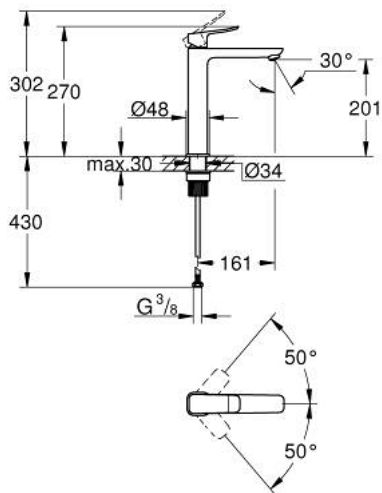

10 189 200 00 **DICE SINGLE-LEVER BASIN MIXER 1/2" XL-SIZE**

PRODUCT DESCRIPTION

- Tyc: Chrome
- single hole installation
- for free-standing basins
- metal lever
- GROHE SilkMove 28 mm ceramic cartridge
- adjustable flow rate limiter
- with temperature limiter
- GROHE LongLife finish
- AquaCalibrator
- maximum flow rate (at 3 bar): 5 l/min
- GROHE AquaGuide adjustable mousseur
- QuickMount included
- GROHE QuickTool included
- smooth body
- flexible connection hoses

10 189 200 00 **DICE SINGLE-LEVER BASIN MIXER 1/2" XL-SIZE**

SPARE PARTS

- 1: lever (Spare part-nr. 1060140000)
 - 2: Cap (Spare part-nr. 46581000)
 - 3: Fitting ring (Spare part-nr. 07419000)
 - 4: Cartridge (Spare part-nr. 46580000)
 - 5: Flow straightener (Spare part-nr. 46837000)
 - 6: escutcheon (Spare part-nr. 1060160000)
 - 7: Support plate (Spare part-nr. 05334000)
 - 8: Mounting set (Spare part-nr. 48477000)
 - 9: Waste set with push-open plug (Spare part-nr. 65807000)*
- * Optional accessories