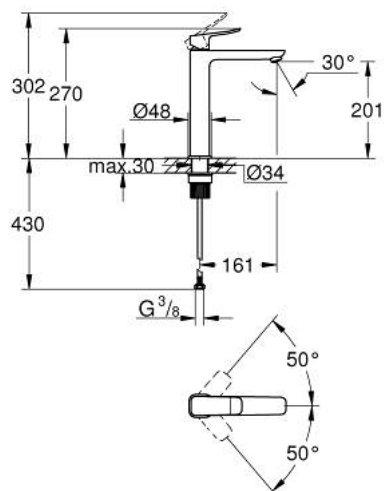

10 189 224 30 DICE SINGLE-LEVER BASIN MIXER 1/2" XL-SIZE

PRODUCT DESCRIPTION

- Tyc: matte black
- single hole installation
- for free-standing basins
- metal lever
- GROHE SilkMove 28 mm ceramic cartridge
- adjustable flow rate limiter
- with temperature limiter
- GROHE EcoJoy - Less water, perfect flow
- maximum flow rate (at 3 bar): 5 l/min
- GROHE AquaGuide adjustable mousseur
- QuickMount included
- GROHE QuickTool included
- smooth body
- flexible connection hoses

10 189 224 30 **DICE SINGLE-LEVER BASIN MIXER 1/2"**
XL-SIZE

SPARE PARTS

- 1: lever (Spare part-nr. 1060142430)
 - 2: Cap (Spare part-nr. 465812430)
 - 3: Fitting ring (Spare part-nr. 07419000)
 - 4: Cartridge (Spare part-nr. 46580000)
 - 5: Flow straightener (Spare part-nr. 468372430)
 - 6: escutcheon (Spare part-nr. 1060162430)
 - 7: Support plate (Spare part-nr. 05334000)
 - 8: Mounting set (Spare part-nr. 48477000)
 - 9: Waste set with push-open plug (Spare part-nr. 658072430)*
- * Optional accessories