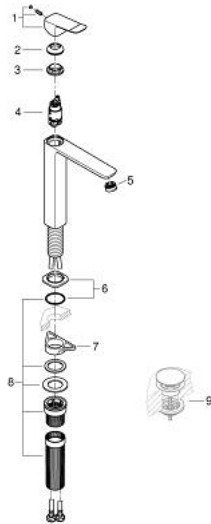

## 10 189 224 30 DICE SINGLE-LEVER BASIN MIXER 1/2" XL-SIZE

### PRODUCT DESCRIPTION

- Tyc: matte black
- single hole installation
- for free-standing basins
- metal lever
- GROHE SilkMove 28 mm ceramic cartridge
- adjustable flow rate limiter
- with temperature limiter
- AquaCalibrator
- maximum flow rate (at 3 bar): 5 l/min
- GROHE AquaGuide adjustable mousseur
- QuickMount included
- GROHE QuickTool included
- smooth body
- flexible connection hoses

### SPARE PARTS

- 1: lever (Spare part-nr. 1060142430)
  - 2: Cap (Spare part-nr. 465812430)
  - 3: Fitting ring (Spare part-nr. 07419000)
  - 4: Cartridge (Spare part-nr. 46580000)
  - 5: Flow straightener (Spare part-nr. 468372430)
  - 6: escutcheon (Spare part-nr. 1060162430)
  - 7: Support plate (Spare part-nr. 05334000)
  - 8: Mounting set (Spare part-nr. 48477000)
  - 9: Waste set with push-open plug (Spare part-nr. 658072430)\*
- \* Optional accessories