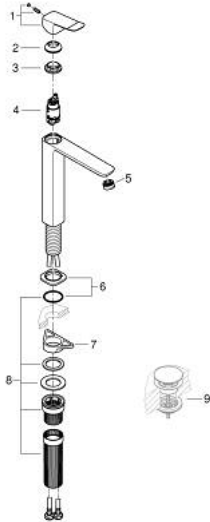

10 189 224 30 DICE SINGLE-LEVER BASIN MIXER 1/2" XL-SIZE

PRODUCT DESCRIPTION

- Tyc: matte black
- single hole installation
- for free-standing basins
- metal lever
- GROHE SilkMove 28 mm ceramic cartridge
- adjustable flow rate limiter
- with temperature limiter
- GROHE EcoJoy - Less water, perfect flow
- maximum flow rate (at 3 bar): 5 l/min
- GROHE AquaGuide adjustable mousseur
- QuickMount included
- GROHE QuickTool included
- smooth body
- flexible connection hoses

10 189 224 30 **DICE SINGLE-LEVER BASIN MIXER 1/2"**
XL-SIZE

SPARE PARTS

- 1: lever (Spare part-nr. 1060142430)
 - 2: Cap (Spare part-nr. 465812430)
 - 3: Fitting ring (Spare part-nr. 07419000)
 - 4: Cartridge (Spare part-nr. 46580000)
 - 5: Flow straightener (Spare part-nr. 468372430)
 - 6: escutcheon (Spare part-nr. 1060162430)
 - 7: Support plate (Spare part-nr. 05334000)
 - 8: Mounting set (Spare part-nr. 48477000)
 - 9: Waste set with push-open plug (Spare part-nr. 658072430)*
- * Optional accessories