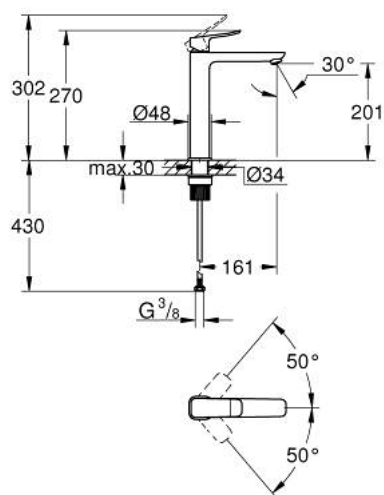

## 10 189 224 30 DICE SINGLE-LEVER BASIN MIXER 1/2" XL-SIZE

### PRODUCT DESCRIPTION

- Tyc: matte black
- single hole installation
- for free-standing basins
- metal lever
- GROHE SilkMove 28 mm ceramic cartridge
- adjustable flow rate limiter
- with temperature limiter
- AquaCalibrator
- maximum flow rate (at 3 bar): 5 l/min
- GROHE AquaGuide adjustable mousseur
- QuickMount included
- GROHE QuickTool included
- smooth body
- flexible connection hoses

### SPARE PARTS

- 1: lever (Spare part-nr. 1060142430)
  - 2: Cap (Spare part-nr. 465812430)
  - 3: Fitting ring (Spare part-nr. 07419000)
  - 4: Cartridge (Spare part-nr. 46580000)
  - 5: Flow straightener (Spare part-nr. 468372430)
  - 6: escutcheon (Spare part-nr. 1060162430)
  - 7: Support plate (Spare part-nr. 05334000)
  - 8: Mounting set (Spare part-nr. 48477000)
  - 9: Waste set with push-open plug (Spare part-nr. 658072430)\*
- \* Optional accessories