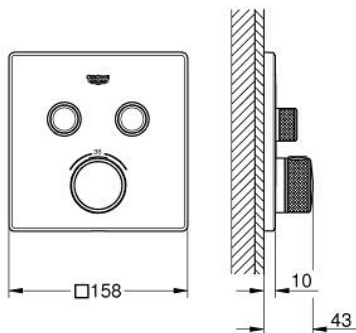

10 216 6KF 00 GROHTHERM SMARTCONTROL THERMOSTAT FOR CONCEALED INSTALLATION WITH 2 VALVES

PRODUCT DESCRIPTION

- Colour: phantom black
- trim set for GROHE Rapido SmartBox (35 600/35 604)
- metal wall escutcheon with GROHE FastFixation (covered escutcheon and shaft sealing, covered fixing), retroactively 6° adjustable
- GROHE SmartControl - control the shower with intuitive push/turn button
- exchangeable symbols
- GROHE TurboStat - compact cartridge with wax thermoelement
- GROHE ProGrip - with knurled structure
- GROHE SafeStop - safety button at 38°C
- GROHE SafeStop Plus - optional temperature limiter at 43°C or 46°C included
- built-in non return valves and dirt strainers
- multiple outlets can be run simultaneously
- without roughing-in set 35 600/35 604 (please order separately)
- flow performance: outlet B = 24 l/min, outlet C = 26 l/min, outlet B+C = 29 l/min