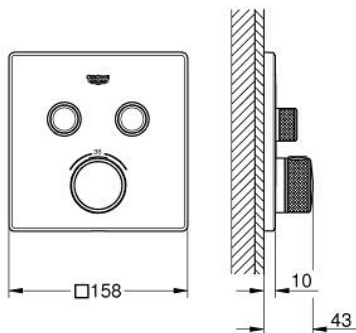

10 216 6KF 00 GROHTHERM SMARTCONTROL THERMOSTAT FOR CONCEALED INSTALLATION WITH 2 VALVES

PRODUCT DESCRIPTION

- Colour: phantom black
- trim set for GROHE Rapido SmartBox (35 600/35 604)
- metal wall escutcheon with GROHE FastFixation (covered escutcheon and shaft sealing, covered fixing), retroactively 6° adjustable
- GROHE SmartControl - control the shower with intuitive push/turn button
- exchangeable symbols
- GROHE TurboStat - compact cartridge with wax thermoelement
- GROHE ProGrip - with knurl structure
- GROHE SafeStop - safety button at 38°C
- GROHE SafeStop Plus - optional temperature limiter at 43°C or 46°C included
- built-in non return valves and dirt strainers
- multiple outlets can be run simultaneously
- without roughing-in set 35 600/35 604 (please order separately)
- flow performance: outlet B = 24 l/min, outlet C = 26 l/min, outlet B+C = 29 l/min