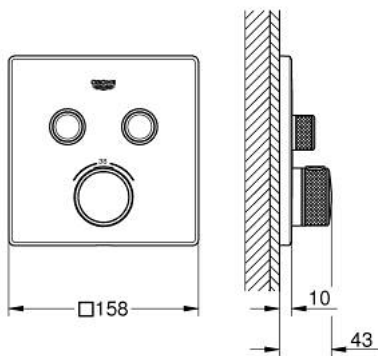

10 216 6KF 00 GROHTHERM SMARTCONTROL THERMOSTAT FOR CONCEALED INSTALLATION WITH 2 VALVES

PRODUCT DESCRIPTION

- Tyc: phantom black
- trim set for GROHE Rapido SmartBox (35 600/35 604)
- metal wall escutcheon with GROHE FastFixation (covered escutcheon and shaft sealing, covered fixing), retroactively 6° adjustable
- GROHE SmartControl - control the shower with intuitive push/turn button
- exchangeable symbols
- GROHE TurboStat - compact cartridge with wax thermoelement
- GROHE ProGrip - with knurl structure
- GROHE SafeStop safety button at 38°C (calibration required)
- GROHE SafeStop Plus - optional temperature limiter at 43°C or 46°C included
- built-in non return valves and dirt strainers
- multiple outlets can be run simultaneously
- without roughing-in set 35 600/35 604 (please order separately)
- flow performance: outlet B = 24 l/min, outlet C = 26 l/min, outlet B+C = 29 l/min