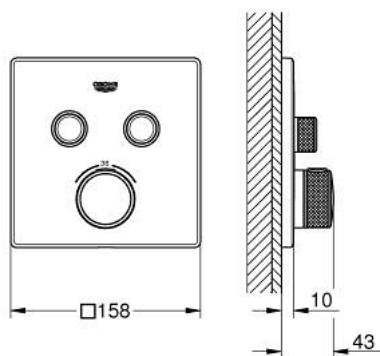

10 216 6KF 00 GROHTHERM SMARTCONTROL THERMOSTAT FOR CONCEALED INSTALLATION WITH 2 VALVES

PRODUCT DESCRIPTION

- Tyc: phantom black
- trim set for GROHE Rapido SmartBox (35 600/35 604)
- metal wall escutcheon with GROHE FastFixation (covered escutcheon and shaft sealing, covered fixing), retroactively 6° adjustable
- GROHE SmartControl - control the shower with intuitive push/turn button
- exchangeable symbols
- GROHE TurboStat - compact cartridge with wax thermoelement
- GROHE ProGrip - with knurled structure
- GROHE SafeStop safety button at 38°C (calibration required)
- GROHE SafeStop Plus - optional temperature limiter at 43°C or 46°C included
- built-in non return valves and dirt strainers
- multiple outlets can be run simultaneously
- without roughing-in set 35 600/35 604 (please order separately)
- flow performance: outlet B = 24 l/min, outlet C = 26 l/min, outlet B+C = 29 l/min