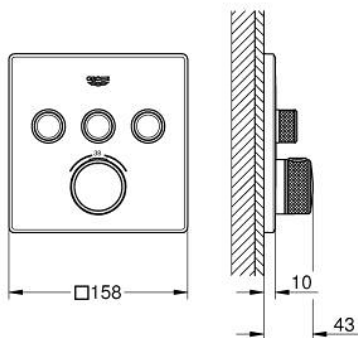

10 216 7KF 00 GROHTHERM SMARTCONTROL THERMOSTAT FOR CONCEALED INSTALLATION WITH 3 VALVES

PRODUCT DESCRIPTION

- Colour: phantom black
- trim set for GROHE Rapido SmartBox (35 600/35 604)
- metal wall escutcheon with GROHE FastFixation (covered escutcheon and shaft sealing, covered fixing), retroactively 6° adjustable
- GROHE SmartControl - control the shower with intuitive push/turn button
- exchangeable symbols
- GROHE TurboStat - compact cartridge with wax thermoelement
- GROHE ProGrip - with knurled structure
- GROHE SafeStop - safety button at 38°C
- GROHE SafeStop Plus - optional temperature limiter at 43°C or 46°C included
- built-in non return valves and dirt strainers
- multiple outlets can be run simultaneously
- without roughing-in set 35 600/35 604 (please order separately)
- flow performance: outlet A = 23 l/min, outlet B = 27 l/min, outlet C = 23 l/min, outlet A + B = 33 l/min, outlet A + B + C = 36 l/min

10 216 7KF 00 GROHTHERM SMARTCONTROL THERMOSTAT FOR CONCEALED INSTALLATION WITH 3 VALVES

SPARE PARTS

- 1: Mounting plate (Spare part-nr. 48362000)
 - 2: Temperature control handle (Spare part-nr. 49029KF0)
 - 2.1: Cover cap (Spare part-nr. 101503KF00)
 - 2.2: handle adaptor (Spare part-nr. 1015059990)
 - 3: Escutcheon (Spare part-nr. 49042KF0)
 - 4: WC push button (Spare part-nr. 48361KF0)
 - 4.1: pushbutton (Spare part-nr. 140772430)
 - 5: Cartridge (Spare part-nr. 48359000)
 - 5.1: Spindle (Spare part-nr. 49088000)
 - 6: Thermostatic compact cartridge 3/4" (Spare part-nr. 49028000)
 - 7: Non-return valves (Spare part-nr. 47979000)
 - 8: Seal (Spare part-nr. 48360000)
 - 9: Socket spanner (Spare part-nr. 49059000)*
 - 10: GROHE TurboStat cartridge 3/4" (Spare part-nr. 49003000)*
 - 11: Service stops (Spare part-nr. 1405300M)*
 - 12: Universal extension set single-lever mixers, 25 mm (Spare part-nr. 14048000)*
- * Optional accessories