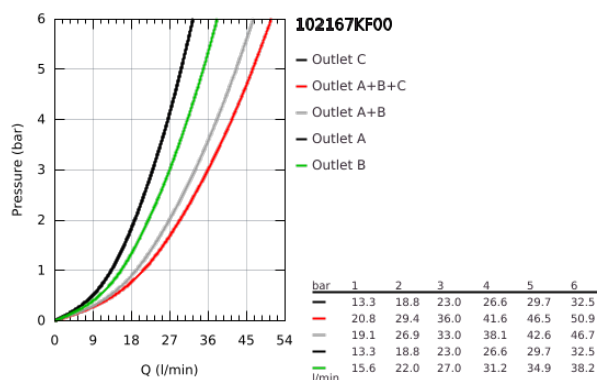

### PRODUCT DESCRIPTION

- Colour: phantom black
- trim set for GROHE Rapido SmartBox (35 600/35 604)
- metal wall escutcheon with GROHE FastFixation (covered escutcheon and shaft sealing, covered fixing), retroactively 6° adjustable
- GROHE SmartControl - control the shower with intuitive push/turn button
- exchangeable symbols
- GROHE TurboStat - compact cartridge with wax thermoelement
- GROHE ProGrip - with knurl structure
- GROHE SafeStop - safety button at 38°C
- GROHE SafeStop Plus - optional temperature limiter at 43°C or 46°C included
- built-in non return valves and dirt strainers
- multiple outlets can be run simultaneously
- without roughing-in set 35 600/35 604 (please order separately)
- flow performance: outlet A = 23 l/min, outlet B = 27 l/min, outlet C = 23 l/min, outlet A + B = 33 l/min, outlet A + B + C = 36 l/min