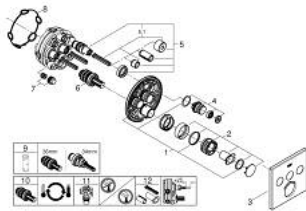

10 216 7KF 00 GROHTHERM SMARTCONTROL THERMOSTAT FOR CONCEALED INSTALLATION WITH 3 VALVES

PRODUCT DESCRIPTION

- Colour: phantom black
- trim set for GROHE Rapido SmartBox (35 600/35 604)
- metal wall escutcheon with GROHE FastFixation (covered escutcheon and shaft sealing, covered fixing), retroactively 6° adjustable
- GROHE SmartControl - control the shower with intuitive push/turn button
- exchangeable symbols
- GROHE TurboStat - compact cartridge with wax thermoelement
- GROHE ProGrip - with knurled structure
- GROHE SafeStop - safety button at 38°C
- GROHE SafeStop Plus - optional temperature limiter at 43°C or 46°C included
- built-in non return valves and dirt strainers
- multiple outlets can be run simultaneously
- without roughing-in set 35 600/35 604 (please order separately)
- flow performance: outlet A = 23 l/min, outlet B = 27 l/min, outlet C = 23 l/min, outlet A + B = 33 l/min, outlet A + B + C = 36 l/min

10 216 7KF 00 GROHTHERM SMARTCONTROL THERMOSTAT FOR CONCEALED INSTALLATION WITH 3 VALVES

SPARE PARTS

- 1: Mounting plate (Spare part-nr. 48362000)
 - 2: Temperature control handle (Spare part-nr. 49029KF0)
 - 2.1: Cover cap (Spare part-nr. 101503KF00)
 - 2.2: handle adaptor (Spare part-nr. 1015059990)
 - 3: Escutcheon (Spare part-nr. 49042KF0)
 - 4: WC push button (Spare part-nr. 48361KF0)
 - 4.1: pushbutton (Spare part-nr. 140772430)
 - 5: Cartridge (Spare part-nr. 48359000)
 - 5.1: Spindle (Spare part-nr. 49088000)
 - 6: Thermostatic compact cartridge 3/4" (Spare part-nr. 49028000)
 - 7: Non-return valves (Spare part-nr. 47979000)
 - 8: Seal (Spare part-nr. 48360000)
 - 9: Socket spanner (Spare part-nr. 49059000)*
 - 10: GROHE TurboStat cartridge 3/4" (Spare part-nr. 49003000)*
 - 11: Service stops (Spare part-nr. 1405300M)*
 - 12: Universal extension set single-lever mixers, 25 mm (Spare part-nr. 14048000)*
- * Optional accessories