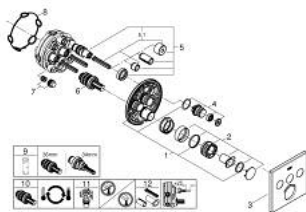

### PRODUCT DESCRIPTION

- Colour: phantom black
- trim set for GROHE Rapido SmartBox (35 600/35 604)
- metal wall escutcheon with GROHE FastFixation (covered escutcheon and shaft sealing, covered fixing), retroactively 6° adjustable
- GROHE SmartControl - control the shower with intuitive push/turn button
- exchangeable symbols
- GROHE TurboStat - compact cartridge with wax thermoelement
- GROHE ProGrip - with knurl structure
- GROHE SafeStop - safety button at 38°C
- GROHE SafeStop Plus - optional temperature limiter at 43°C or 46°C included
- built-in non return valves and dirt strainers
- multiple outlets can be run simultaneously
- without roughing-in set 35 600/35 604 (please order separately)
- flow performance: outlet A = 23 l/min, outlet B = 27 l/min, outlet C = 23 l/min, outlet A + B = 33 l/min, outlet A + B + C = 36 l/min

### SPARE PARTS

- 1: Mounting plate (Spare part-nr. 48362000)
  - 2: Temperature control handle (Spare part-nr. 49029KF0)
  - 2.1: Cover cap (Spare part-nr. 101503KF00)
  - 2.2: handle adaptor (Spare part-nr. 1015059990)
  - 3: Escutcheon (Spare part-nr. 49042KF0)
  - 4: WC push button (Spare part-nr. 48361KF0)
  - 4.1: pushbutton (Spare part-nr. 140772430)
  - 5: Cartridge (Spare part-nr. 48359000)
  - 5.1: Spindle (Spare part-nr. 49088000)
  - 6: Thermostatic compact cartridge 3/4" (Spare part-nr. 49028000)
  - 7: Non-return valves (Spare part-nr. 47979000)
  - 8: Seal (Spare part-nr. 48360000)
  - 9: Socket spanner (Spare part-nr. 49059000)\*
  - 10: GROHE TurboStat cartridge 3/4" (Spare part-nr. 49003000)\*
  - 11: Service stops (Spare part-nr. 1405300M)\*
  - 12: Universal extension set single-lever mixers, 25 mm (Spare part-nr. 14048000)\*
- \* Optional accessories