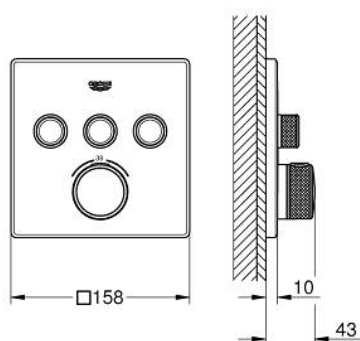

### PRODUCT DESCRIPTION

- Colour: phantom black
- trim set for GROHE Rapido SmartBox (35 600/35 604)
- metal wall escutcheon with GROHE FastFixation (covered escutcheon and shaft sealing, covered fixing), retroactively 6° adjustable
- GROHE SmartControl - control the shower with intuitive push/turn button
- exchangeable symbols
- GROHE TurboStat - compact cartridge with wax thermoelement
- GROHE ProGrip - with knurl structure
- GROHE SafeStop - safety button at 38°C
- GROHE SafeStop Plus - optional temperature limiter at 43°C or 46°C included
- built-in non return valves and dirt strainers
- multiple outlets can be run simultaneously
- without roughing-in set 35 600/35 604 (please order separately)
- flow performance: outlet A = 23 l/min, outlet B = 27 l/min, outlet C = 23 l/min, outlet A + B = 33 l/min, outlet A + B + C = 36 l/min

### SPARE PARTS

- 1: Mounting plate (Spare part-nr. 48362000)
  - 2: Temperature control handle (Spare part-nr. 49029KF0)
  - 2.1: Cover cap (Spare part-nr. 101503KF00)
  - 2.2: handle adaptor (Spare part-nr. 1015059990)
  - 3: Escutcheon (Spare part-nr. 49042KF0)
  - 4: WC push button (Spare part-nr. 48361KF0)
  - 4.1: pushbutton (Spare part-nr. 140772430)
  - 5: Cartridge (Spare part-nr. 48359000)
  - 5.1: Spindle (Spare part-nr. 49088000)
  - 6: Thermostatic compact cartridge 3/4" (Spare part-nr. 49028000)
  - 7: Non-return valves (Spare part-nr. 47979000)
  - 8: Seal (Spare part-nr. 48360000)
  - 9: Socket spanner (Spare part-nr. 49059000)\*
  - 10: GROHE TurboStat cartridge 3/4" (Spare part-nr. 49003000)\*
  - 11: Service stops (Spare part-nr. 1405300M)\*
  - 12: Universal extension set single-lever mixers, 25 mm (Spare part-nr. 14048000)\*
- \* Optional accessories