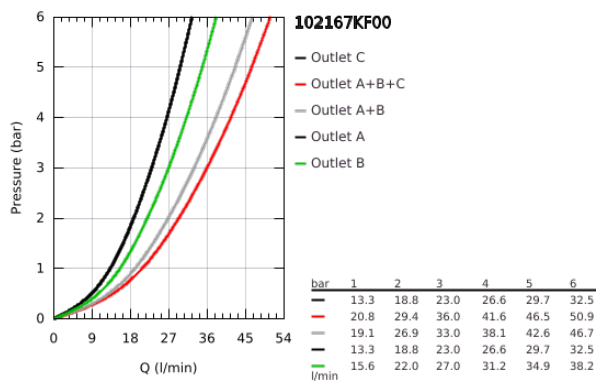

10 216 7KF 00 GROHTHERM SMARTCONTROL THERMOSTAT FOR CONCEALED INSTALLATION WITH 3 VALVES

PRODUCT DESCRIPTION

- Colour: phantom black
- trim set for GROHE Rapido SmartBox (35 600/35 604)
- metal wall escutcheon with GROHE FastFixation (covered escutcheon and shaft sealing, covered fixing), retroactively 6° adjustable
- GROHE SmartControl - control the shower with intuitive push/turn button
- exchangeable symbols
- GROHE TurboStat - compact cartridge with wax thermoelement
- GROHE ProGrip - with knurled structure
- GROHE SafeStop - safety button at 38°C
- GROHE SafeStop Plus - optional temperature limiter at 43°C or 46°C included
- built-in non return valves and dirt strainers
- multiple outlets can be run simultaneously
- without roughing-in set 35 600/35 604 (please order separately)
- flow performance: outlet A = 23 l/min, outlet B = 27 l/min, outlet C = 23 l/min, outlet A + B = 33 l/min, outlet A + B + C = 36 l/min

10 216 7KF 00 GROHTHERM SMARTCONTROL THERMOSTAT FOR CONCEALED INSTALLATION WITH 3 VALVES

SPARE PARTS

- 1: Mounting plate (Spare part-nr. 48362000)
 - 2: Temperature control handle (Spare part-nr. 49029KF0)
 - 2.1: Cover cap (Spare part-nr. 101503KF00)
 - 2.2: handle adaptor (Spare part-nr. 1015059990)
 - 3: Escutcheon (Spare part-nr. 49042KF0)
 - 4: WC push button (Spare part-nr. 48361KF0)
 - 4.1: pushbutton (Spare part-nr. 140772430)
 - 5: Cartridge (Spare part-nr. 48359000)
 - 5.1: Spindle (Spare part-nr. 49088000)
 - 6: Thermostatic compact cartridge 3/4" (Spare part-nr. 49028000)
 - 7: Non-return valves (Spare part-nr. 47979000)
 - 8: Seal (Spare part-nr. 48360000)
 - 9: Socket spanner (Spare part-nr. 49059000)*
 - 10: GROHE TurboStat cartridge 3/4" (Spare part-nr. 49003000)*
 - 11: Service stops (Spare part-nr. 1405300M)*
 - 12: Universal extension set single-lever mixers, 25 mm (Spare part-nr. 14048000)*
- * Optional accessories