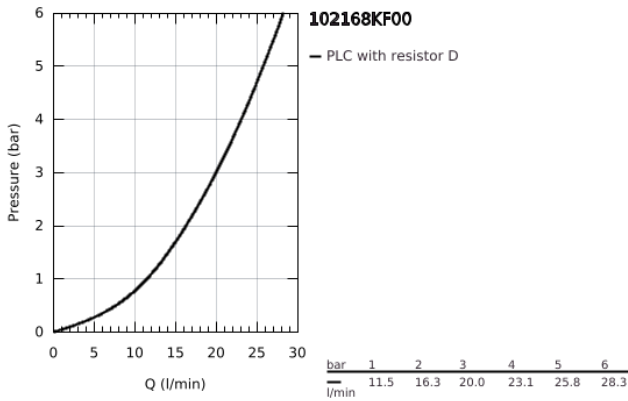

10 216 8KF 00 **GROHTHERM SMARTCONTROL THERMOSTATIC BATH MIXER 1/2"**

PRODUCT DESCRIPTION

- Colour: phantom black
- wall mounted
- GROHE CoolTouch - no risk of scalding
- GROHE SafeStop - safety button at 38°C
- GROHE SafeStop Plus - optional temperature limiter at 43°C included
- GROHE TurboStat - compact cartridge with wax thermoelement
- GROHE ProGrip - with knurl structure
- GROHE SmartControl - control the shower with intuitive push/turn button
- integrated GROHE EasyReach shower tray
- shower bottom outlet 1/2"
- bath spout with mousseur
- built-in non return valves and dirt strainers
- protected against backflow

10 216 8KF 00 GROHTHERM SMARTCONTROL THERMOSTATIC BATH MIXER 1/2"

SPARE PARTS

- 1: Thermostatic compact cartridge 1/2" (Spare part-nr. 47439000)
 - 2: Cartridge (Spare part-nr. 48297000)
 - 3: Non-return valve (Spare part-nr. 49069000)
 - 4: Mousseur (Spare part-nr. 13941KF0)
 - 5: Non-return valve (Spare part-nr. 08565000)
 - 6: GROHE TurboStat cartridge 1/2" (Spare part-nr. 47175000)*
 - 7: Socket spanner (Spare part-nr. 49059000)*
- * Optional accessories