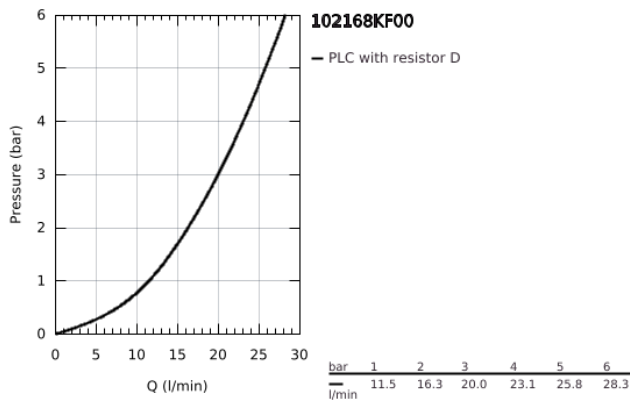

10 216 8KF 00 GROHTHERM SMARTCONTROL THERMOSTATIC BATH MIXER 1/2"

PRODUCT DESCRIPTION

- Colour: phantom black
- wall mounted
- GROHE CoolTouch - no risk of scalding
- GROHE SafeStop - safety button at 38°C
- GROHE SafeStop Plus - optional temperature limiter at 43°C included
- GROHE TurboStat - compact cartridge with wax thermoelement
- GROHE ProGrip - with knurled structure
- GROHE SmartControl - control the shower with intuitive push/turn button
- integrated GROHE EasyReach shower tray
- shower bottom outlet $1/2''$
- bath spout with mousseur
- built-in non return valves and dirt strainers
- protected against backflow

10 216 8KF 00 GROHTHERM SMARTCONTROL THERMOSTATIC BATH MIXER 1/2"

SPARE PARTS

- 1: Thermostatic compact cartridge 1/2" (Spare part-nr. 47439000)
 - 2: Cartridge (Spare part-nr. 48297000)
 - 3: Non-return valve (Spare part-nr. 49069000)
 - 4: Mousseur (Spare part-nr. 13941KF0)
 - 5: Non-return valve (Spare part-nr. 08565000)
 - 6: GROHE TurboStat cartridge 1/2" (Spare part-nr. 47175000)*
 - 7: Socket spanner (Spare part-nr. 49059000)*
- * Optional accessories