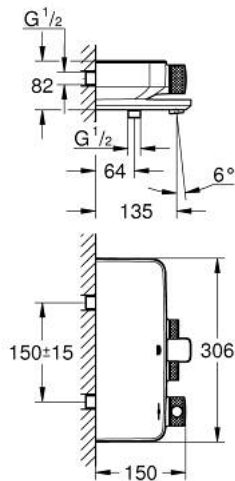

10 216 8KF 00 GROHTHERM SMARTCONTROL THERMOSTATIC BATH MIXER 1/2"

PRODUCT DESCRIPTION

- Colour: phantom black
- wall mounted
- GROHE CoolTouch - no risk of scalding
- GROHE SafeStop - safety button at 38°C
- GROHE SafeStop Plus - optional temperature limiter at 43°C included
- GROHE TurboStat - compact cartridge with wax thermoelement
- GROHE ProGrip - with knurled structure
- GROHE SmartControl - control the shower with intuitive push/turn button
- integrated GROHE EasyReach shower tray
- shower bottom outlet $1/2''$
- bath spout with mousseur
- built-in non return valves and dirt strainers
- protected against backflow

10 216 8KF 00 GROHTHERM SMARTCONTROL THERMOSTATIC BATH MIXER 1/2"

SPARE PARTS

- 1: Thermostatic compact cartridge 1/2" (Spare part-nr. 47439000)
 - 2: Cartridge (Spare part-nr. 48297000)
 - 3: Non-return valve (Spare part-nr. 49069000)
 - 4: Mousseur (Spare part-nr. 13941KF0)
 - 5: Non-return valve (Spare part-nr. 08565000)
 - 6: GROHE TurboStat cartridge 1/2" (Spare part-nr. 47175000)*
 - 7: Socket spanner (Spare part-nr. 49059000)*
- * Optional accessories