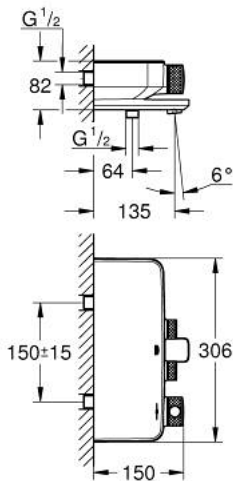

10 216 8KF 00 **GROHTHERM SMARTCONTROL THERMOSTATIC BATH MIXER 1/2"**

PRODUCT DESCRIPTION

- Colour: phantom black
- wall mounted
- GROHE CoolTouch - no risk of scalding
- GROHE SafeStop - safety button at 38°C
- GROHE SafeStop Plus - optional temperature limiter at 43°C included
- GROHE TurboStat - compact cartridge with wax thermoelement
- GROHE ProGrip - with knurl structure
- GROHE SmartControl - control the shower with intuitive push/turn button
- integrated GROHE EasyReach shower tray
- shower bottom outlet 1/2"
- bath spout with mousseur
- built-in non return valves and dirt strainers
- protected against backflow

10 216 8KF 00 GROHTHERM SMARTCONTROL THERMOSTATIC BATH MIXER 1/2"

SPARE PARTS

- 1: Thermostatic compact cartridge 1/2" (Spare part-nr. 47439000)
 - 2: Cartridge (Spare part-nr. 48297000)
 - 3: Non-return valve (Spare part-nr. 49069000)
 - 4: Mousseur (Spare part-nr. 13941KF0)
 - 5: Non-return valve (Spare part-nr. 08565000)
 - 6: GROHE TurboStat cartridge 1/2" (Spare part-nr. 47175000)*
 - 7: Socket spanner (Spare part-nr. 49059000)*
- * Optional accessories