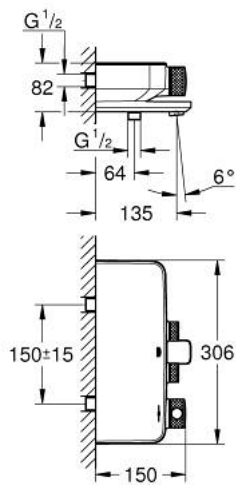

10 216 8KF 00 GROHTHERM SMARTCONTROL THERMOSTATIC BATH MIXER 1/2"

PRODUCT DESCRIPTION

- Tyc: phantom black
- wall mounted
- GROHE CoolTouch - no risk of scalding
- GROHE SafeStop safety button at 38°C (calibration required)
- GROHE SafeStop Plus - optional temperature limiter at 43°C included
- GROHE TurboStat - compact cartridge with wax thermoelement
- GROHE ProGrip - with knurled structure
- GROHE SmartControl - control the shower with intuitive push/turn button
- integrated GROHE EasyReach shower tray
- shower bottom outlet 1/2"
- bath spout with mousseur
- built-in non return valves and dirt strainers
- protected against backflow

10 216 8KF 00 GROHTHERM SMARTCONTROL THERMOSTATIC BATH MIXER 1/2"

SPARE PARTS

- 1: Thermostatic compact cartridge 1/2" (Spare part-nr. 47439000)
 - 2: Cartridge (Spare part-nr. 48297000)
 - 3: Non-return valve (Spare part-nr. 49069000)
 - 4: Mousseur (Spare part-nr. 13941KF0)
 - 5: Non-return valve (Spare part-nr. 08565000)
 - 6: GROHE TurboStat cartridge 1/2" (Spare part-nr. 47175000)*
 - 7: Socket spanner (Spare part-nr. 49059000)*
- * Optional accessories