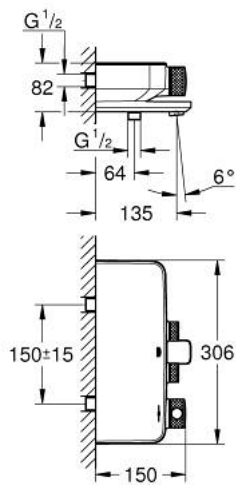

## 10 216 8KF 00 GROHTHERM SMARTCONTROL THERMOSTATIC BATH MIXER 1/2"

### PRODUCT DESCRIPTION

- Tyc: phantom black
- wall mounted
- GROHE CoolTouch - no risk of scalding
- GROHE SafeStop safety button at 38°C ( calibration required )
- GROHE SafeStop Plus - optional temperature limiter at 43°C included
- GROHE TurboStat - compact cartridge with wax thermoelement
- GROHE ProGrip - with knurl structure
- GROHE SmartControl - control the shower with intuitive push/turn button
- integrated GROHE EasyReach shower tray
- shower bottom outlet 1/2"
- bath spout with mousseur
- built-in non return valves and dirt strainers
- protected against backflow

### SPARE PARTS

- 1: Thermostatic compact cartridge 1/2" (Spare part-nr. 47439000)
  - 2: Cartridge (Spare part-nr. 48297000)
  - 3: Non-return valve (Spare part-nr. 49069000)
  - 4: Mousseur (Spare part-nr. 13941KF0)
  - 5: Non-return valve (Spare part-nr. 08565000)
  - 6: GROHE TurboStat cartridge 1/2" (Spare part-nr. 47175000)\*
  - 7: Socket spanner (Spare part-nr. 49059000)\*
- \* Optional accessories