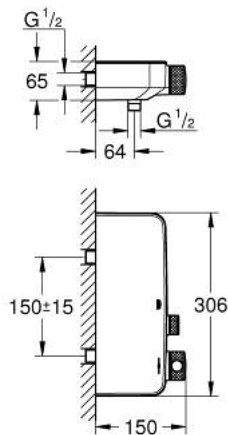

10 216 9KF 00 GROHTHERM SMARTCONTROL THERMOSTATIC SHOWER MIXER 1/2"

PRODUCT DESCRIPTION

- Colour: phantom black
- wall mounted
- GROHE CoolTouch - no risk of scalding
- GROHE SafeStop - safety button at 38°C
- GROHE SafeStop Plus - optional temperature limiter at 43°C included
- GROHE TurboStat - compact cartridge with wax thermoelement
- GROHE ProGrip - with knurl structure
- GROHE SmartControl - control the shower with intuitive push/turn button
- integrated GROHE EasyReach shower tray
- shower bottom outlet 1/2"
- built-in non return valves and dirt strainers
- protected against backflow

10 216 9KF 00 GROHTHERM SMARTCONTROL THERMOSTATIC SHOWER MIXER 1/2"

SPARE PARTS

- 1: Thermostatic compact cartridge 1/2" (Spare part-nr. 47439000)
 - 2: Cartridge (Spare part-nr. 48297000)
 - 3: Non-return valve (Spare part-nr. 49069000)
 - 4: Non-return valve (Spare part-nr. 08565000)
 - 5: GROHE TurboStat cartridge 1/2" (Spare part-nr. 47175000)*
 - 6: Socket spanner (Spare part-nr. 49059000)*
- * Optional accessories