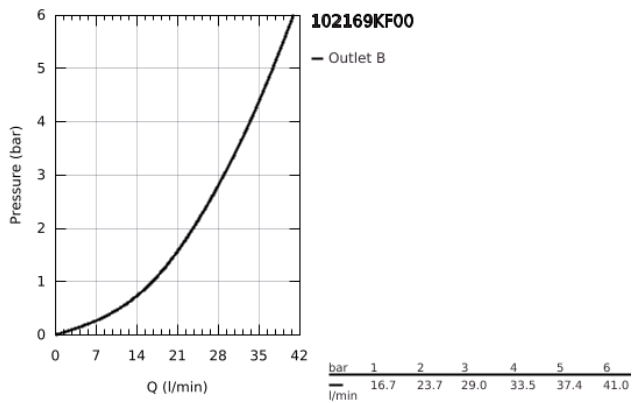

10 216 9KF 00 GROHTHERM SMARTCONTROL THERMOSTATIC SHOWER MIXER 1/2"

PRODUCT DESCRIPTION

- Colour: phantom black
- wall mounted
- GROHE CoolTouch - no risk of scalding
- GROHE SafeStop - safety button at 38°C
- GROHE SafeStop Plus - optional temperature limiter at 43°C included
- GROHE TurboStat - compact cartridge with wax thermoelement
- GROHE ProGrip - with knurl structure
- GROHE SmartControl - control the shower with intuitive push/turn button
- integrated GROHE EasyReach shower tray
- shower bottom outlet 1/2"
- built-in non return valves and dirt strainers
- protected against backflow

10 216 9KF 00 GROHTHERM SMARTCONTROL THERMOSTATIC SHOWER MIXER 1/2"

SPARE PARTS

- 1: Thermostatic compact cartridge 1/2" (Spare part-nr. 47439000)
 - 2: Cartridge (Spare part-nr. 48297000)
 - 3: Non-return valve (Spare part-nr. 49069000)
 - 4: Non-return valve (Spare part-nr. 08565000)
 - 5: GROHE TurboStat cartridge 1/2" (Spare part-nr. 47175000)*
 - 6: Socket spanner (Spare part-nr. 49059000)*
- * Optional accessories