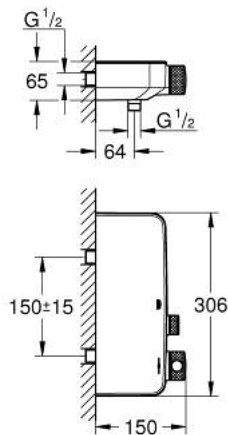

10 216 9KF 00 GROHTHERM SMARTCONTROL THERMOSTATIC SHOWER MIXER 1/2"

PRODUCT DESCRIPTION

- Colour: phantom black
- wall mounted
- GROHE CoolTouch - no risk of scalding
- GROHE SafeStop - safety button at 38°C
- GROHE SafeStop Plus - optional temperature limiter at 43°C included
- GROHE TurboStat - compact cartridge with wax thermoelement
- GROHE ProGrip - with knurled structure
- GROHE SmartControl - control the shower with intuitive push/turn button
- integrated GROHE EasyReach shower tray
- shower bottom outlet 1/2"
- built-in non return valves and dirt strainers
- protected against backflow

10 216 9KF 00 **GROHTHERM SMARTCONTROL THERMOSTATIC SHOWER MIXER 1/2"**

SPARE PARTS

- 1: Thermostatic compact cartridge 1/2" (Spare part-nr. 47439000)
 - 2: Cartridge (Spare part-nr. 48297000)
 - 3: Non-return valve (Spare part-nr. 49069000)
 - 4: Non-return valve (Spare part-nr. 08565000)
 - 5: GROHE TurboStat cartridge 1/2" (Spare part-nr. 47175000)*
 - 6: Socket spanner (Spare part-nr. 49059000)*
- * Optional accessories