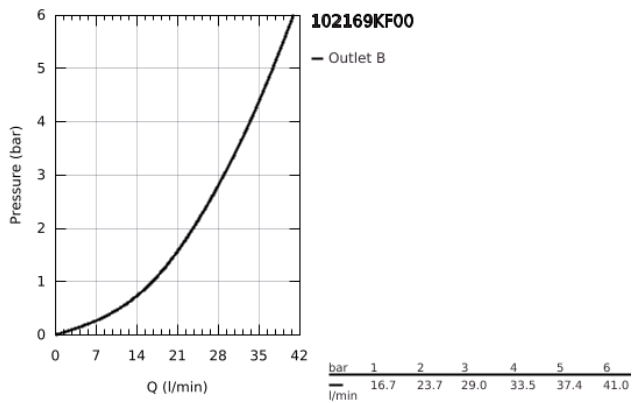

10 216 9KF 00 GROHTHERM SMARTCONTROL THERMOSTATIC SHOWER MIXER 1/2"

PRODUCT DESCRIPTION

- Colour: phantom black
- wall mounted
- GROHE CoolTouch - no risk of scalding
- GROHE SafeStop - safety button at 38°C
- GROHE SafeStop Plus - optional temperature limiter at 43°C included
- GROHE TurboStat - compact cartridge with wax thermoelement
- GROHE ProGrip - with knurled structure
- GROHE SmartControl - control the shower with intuitive push/turn button
- integrated GROHE EasyReach shower tray
- shower bottom outlet 1/2"
- built-in non return valves and dirt strainers
- protected against backflow

10 216 9KF 00 **GROHTHERM SMARTCONTROL THERMOSTATIC SHOWER MIXER 1/2"**

SPARE PARTS

- 1: Thermostatic compact cartridge 1/2" (Spare part-nr. 47439000)
 - 2: Cartridge (Spare part-nr. 48297000)
 - 3: Non-return valve (Spare part-nr. 49069000)
 - 4: Non-return valve (Spare part-nr. 08565000)
 - 5: GROHE TurboStat cartridge 1/2" (Spare part-nr. 47175000)*
 - 6: Socket spanner (Spare part-nr. 49059000)*
- * Optional accessories