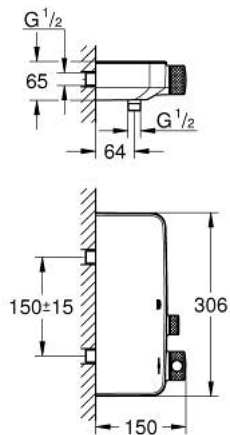

## 10 216 9KF 00 GROHTHERM SMARTCONTROL THERMOSTATIC SHOWER MIXER 1/2"

### PRODUCT DESCRIPTION

- Typ: phantom black
- wall mounted
- GROHE CoolTouch - no risk of scalding
- GROHE SafeStop safety button at 38°C ( calibration required )
- GROHE SafeStop Plus - optional temperature limiter at 43°C included
- GROHE TurboStat - compact cartridge with wax thermoelement
- GROHE ProGrip - with knurled structure
- GROHE SmartControl - control the shower with intuitive push/turn button
- integrated GROHE EasyReach shower tray
- shower bottom outlet 1/2"
- built-in non return valves and dirt strainers
- protected against backflow

10 216 9KF 00 **GROHTHERM SMARTCONTROL THERMOSTATIC SHOWER MIXER 1/2"**

**SPARE PARTS**

1: Thermostatic compact cartridge 1/2" (Spare part-nr. 47439000)

2: Cartridge (Spare part-nr. 48297000)

3: Non-return valve (Spare part-nr. 49069000)

4: Non-return valve (Spare part-nr. 08565000)

5: GROHE TurboStat cartridge 1/2" (Spare part-nr. 47175000)\*

6: Socket spanner (Spare part-nr. 49059000)\*

\* Optional accessories