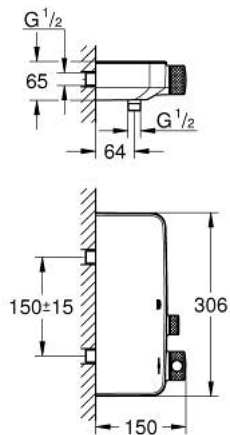

10 216 9KF 00 GROHTHERM SMARTCONTROL THERMOSTATIC SHOWER MIXER 1/2"

PRODUCT DESCRIPTION

- Typ: phantom black
- wall mounted
- GROHE CoolTouch - no risk of scalding
- GROHE SafeStop safety button at 38°C (calibration required)
- GROHE SafeStop Plus - optional temperature limiter at 43°C included
- GROHE TurboStat - compact cartridge with wax thermoelement
- GROHE ProGrip - with knurl structure
- GROHE SmartControl - control the shower with intuitive push/turn button
- integrated GROHE EasyReach shower tray
- shower bottom outlet 1/2"
- built-in non return valves and dirt strainers
- protected against backflow

10 216 9KF 00 **GROHTHERM SMARTCONTROL THERMOSTATIC SHOWER MIXER 1/2"**

SPARE PARTS

1: Thermostatic compact cartridge 1/2" (Spare part-nr. 47439000)

2: Cartridge (Spare part-nr. 48297000)

3: Non-return valve (Spare part-nr. 49069000)

4: Non-return valve (Spare part-nr. 08565000)

5: GROHE TurboStat cartridge 1/2" (Spare part-nr. 47175000)*

6: Socket spanner (Spare part-nr. 49059000)*

* Optional accessories