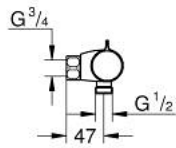

### PRODUCT DESCRIPTION

- Colour: matte black
- wall mounted
- GROHE SafeStop - safety button at 38°C
- GROHE SafeStop Plus - optional temperature limiter at 43°C included
- GROHE TurboStat - compact cartridge with wax thermoelement
- integrated mixed water shut off
- volume handle with FlowControl Button (button with individually adjustable stop)
- ceramic headpart 1/2", 180°
- shower bottom outlet 1/2"
- built-in non return valves
- dirt strainers
- protected against backflow
- without connection unions

### SPARE PARTS

- 1: GRT 800 temperature control handle (Spare part-nr. 479812430)
  - 2: retaining ring (Spare part-nr. 47743000)
  - 3: Thermostatic compact cartridge 1/2" (Spare part-nr. 47439000)
  - 4: GRT 800 shut-off handle (Spare part-nr. 479802430)
  - 5: Ceramic headpart 1/2" (Spare part-nr. 45346000)
  - 5.1: O-Ring  $\varnothing 18,2 \times \varnothing 1,7$  (Spare part-nr. 0392400M)
  - 6: Non-return valve (Spare part-nr. 471892430)
  - 6.1: Filter (Spare part-nr. 0726400M)
  - 6.2: Non-return valve (Spare part-nr. 08565000)
  - 6.3: O-Ring  $\varnothing 17 \times \varnothing 2$  (Spare part-nr. 0305500M)
  - 7: Extension 3/4", 20 mm (Spare part-nr. 0713000M)\*
  - 8: Socket spanner (Spare part-nr. 19332000)\*
  - 9: Special spanner (Spare part-nr. 19377000)\*
  - 10: GROHE TurboStat cartridge 1/2" (Spare part-nr. 47175000)\*
- \* Optional accessories