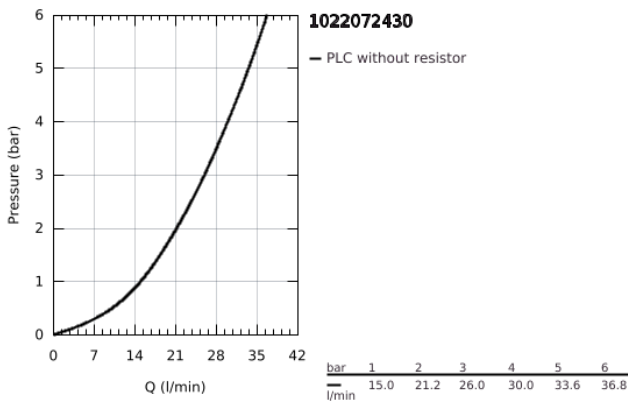

## 10 220 724 30 GROHTHERM 800 THERMOSTATIC SHOWER MIXER 1/2"

### PRODUCT DESCRIPTION

- Colour: matte black
- wall mounted
- GROHE SafeStop - safety button at 38°C
- GROHE SafeStop Plus - optional temperature limiter at 43°C included
- GROHE TurboStat - compact cartridge with wax thermoelement
- integrated mixed water shut off
- volume handle with FlowControl Button (button with individually adjustable stop)
- ceramic headpart 1/2", 180°
- shower bottom outlet 1/2"
- built-in non return valves
- dirt strainers
- protected against backflow
- without connection unions