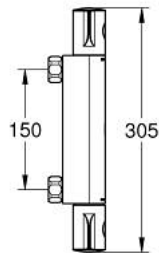

10 220 724 30 GROHTHERM 800 THERMOSTATIC SHOWER MIXER 1/2"

PRODUCT DESCRIPTION

- Colour: matte black
- wall mounted
- GROHE SafeStop - safety button at 38°C
- GROHE SafeStop Plus - optional temperature limiter at 43°C included
- GROHE TurboStat - compact cartridge with wax thermostatic element
- integrated mixed water shut off
- volume handle with GROHE EcoButton (economy button with individually adjustable economy stop)
- ceramic headpart 1/2", 180°
- shower bottom outlet 1/2"
- built-in non return valves
- dirt strainers
- protected against backflow
- without connection unions
- GROHE EcoJoy - less water, perfect flow

10 220 724 30 GROHTHERM 800 THERMOSTATIC SHOWER MIXER 1/2"

SPARE PARTS

- 1: GRT 800 temperature control handle (Spare part-nr. 479812430)
 - 2: retaining ring (Spare part-nr. 47743000)
 - 3: Thermostatic compact cartridge 1/2" (Spare part-nr. 47439000)
 - 4: GRT 800 shut-off handle (Spare part-nr. 479802430)
 - 5: Ceramic headpart 1/2" (Spare part-nr. 45346000)
 - 5.1: O-Ring Ø18,2 x Ø1,7 (Spare part-nr. 0392400M)
 - 6: Non-return valve (Spare part-nr. 471892430)
 - 6.1: Filter (Spare part-nr. 0726400M)
 - 6.2: Non-return valve (Spare part-nr. 08565000)
 - 6.3: O-Ring Ø17 x Ø2 (Spare part-nr. 0305500M)
 - 7: Extension 3/4", 20 mm (Spare part-nr. 0713000M)*
 - 8: Socket spanner (Spare part-nr. 19332000)*
 - 9: Special spanner (Spare part-nr. 19377000)*
 - 10: GROHE TurboStat cartridge 1/2" (Spare part-nr. 47175000)*
- * Optional accessories