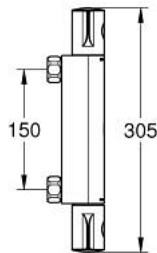

## 10 220 724 30 GROHTHERM 800 THERMOSTATIC SHOWER MIXER 1/2"

### PRODUCT DESCRIPTION

- Colour: matte black
- wall mounted
- GROHE SafeStop - safety button at 38°C
- GROHE SafeStop Plus - optional temperature limiter at 43°C included
- GROHE TurboStat - compact cartridge with wax thermoelement
- integrated mixed water shut off
- volume handle with FlowControl Button (button with individually adjustable stop)
- ceramic headpart 1/2", 180°
- shower bottom outlet 1/2"
- built-in non return valves
- dirt strainers
- protected against backflow
- without connection unions

### SPARE PARTS

- 1: GRT 800 temperature control handle (Spare part-nr. 479812430)
  - 2: retaining ring (Spare part-nr. 47743000)
  - 3: Thermostatic compact cartridge 1/2" (Spare part-nr. 47439000)
  - 4: GRT 800 shut-off handle (Spare part-nr. 479802430)
  - 5: Ceramic headpart 1/2" (Spare part-nr. 45346000)
  - 5.1: O-Ring  $\varnothing 18,2 \times \varnothing 1,7$  (Spare part-nr. 0392400M)
  - 6: Non-return valve (Spare part-nr. 471892430)
  - 6.1: Filter (Spare part-nr. 0726400M)
  - 6.2: Non-return valve (Spare part-nr. 08565000)
  - 6.3: O-Ring  $\varnothing 17 \times \varnothing 2$  (Spare part-nr. 0305500M)
  - 7: Extension 3/4", 20 mm (Spare part-nr. 0713000M)\*
  - 8: Socket spanner (Spare part-nr. 19332000)\*
  - 9: Special spanner (Spare part-nr. 19377000)\*
  - 10: GROHE TurboStat cartridge 1/2" (Spare part-nr. 47175000)\*
- \* Optional accessories