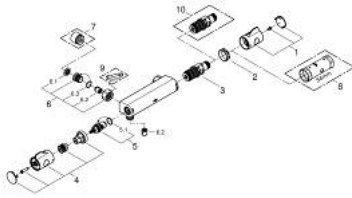

## 10 220 724 30 GROHTHERM 800 THERMOSTATIC SHOWER MIXER 1/2"

### PRODUCT DESCRIPTION

- Colour: matte black
- wall mounted
- GROHE SafeStop - safety button at 38°C
- GROHE SafeStop Plus - optional temperature limiter at 43°C included
- GROHE TurboStat - compact cartridge with wax thermoelement
- integrated mixed water shut off
- volume handle with FlowControl Button (button with individually adjustable stop)
- ceramic headpart 1/2", 180°
- shower bottom outlet 1/2"
- built-in non return valves
- dirt strainers
- protected against backflow
- without connection unions

### SPARE PARTS

- 1: GRT 800 temperature control handle (Spare part-nr. 479812430)
  - 2: retaining ring (Spare part-nr. 47743000)
  - 3: Thermostatic compact cartridge 1/2" (Spare part-nr. 47439000)
  - 4: GRT 800 shut-off handle (Spare part-nr. 479802430)
  - 5: Ceramic headpart 1/2" (Spare part-nr. 45346000)
  - 5.1: O-Ring  $\varnothing 18,2 \times \varnothing 1,7$  (Spare part-nr. 0392400M)
  - 6: Non-return valve (Spare part-nr. 471892430)
  - 6.1: Filter (Spare part-nr. 0726400M)
  - 6.2: Non-return valve (Spare part-nr. 08565000)
  - 6.3: O-Ring  $\varnothing 17 \times \varnothing 2$  (Spare part-nr. 0305500M)
  - 7: Extension 3/4", 20 mm (Spare part-nr. 0713000M)\*
  - 8: Socket spanner (Spare part-nr. 19332000)\*
  - 9: Special spanner (Spare part-nr. 19377000)\*
  - 10: GROHE TurboStat cartridge 1/2" (Spare part-nr. 47175000)\*
- \* Optional accessories