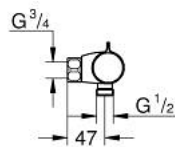

10 220 724 30 GROHTHERM 800 THERMOSTATIC SHOWER MIXER 1/2"

PRODUCT DESCRIPTION

- Colour: matte black
- wall mounted
- GROHE SafeStop - safety button at 38°C
- GROHE SafeStop Plus - optional temperature limiter at 43°C included
- GROHE TurboStat - compact cartridge with wax thermostatic element
- integrated mixed water shut off
- volume handle with GROHE EcoButton (economy button with individually adjustable economy stop)
- ceramic headpart 1/2", 180°
- shower bottom outlet 1/2"
- built-in non return valves
- dirt strainers
- protected against backflow
- without connection unions
- GROHE EcoJoy - less water, perfect flow

10 220 724 30 GROHTHERM 800 THERMOSTATIC SHOWER MIXER 1/2"

SPARE PARTS

- 1: GRT 800 temperature control handle (Spare part-nr. 479812430)
 - 2: retaining ring (Spare part-nr. 47743000)
 - 3: Thermostatic compact cartridge 1/2" (Spare part-nr. 47439000)
 - 4: GRT 800 shut-off handle (Spare part-nr. 479802430)
 - 5: Ceramic headpart 1/2" (Spare part-nr. 45346000)
 - 5.1: O-Ring Ø18,2 x Ø1,7 (Spare part-nr. 0392400M)
 - 6: Non-return valve (Spare part-nr. 471892430)
 - 6.1: Filter (Spare part-nr. 0726400M)
 - 6.2: Non-return valve (Spare part-nr. 08565000)
 - 6.3: O-Ring Ø17 x Ø2 (Spare part-nr. 0305500M)
 - 7: Extension 3/4", 20 mm (Spare part-nr. 0713000M)*
 - 8: Socket spanner (Spare part-nr. 19332000)*
 - 9: Special spanner (Spare part-nr. 19377000)*
 - 10: GROHE TurboStat cartridge 1/2" (Spare part-nr. 47175000)*
- * Optional accessories