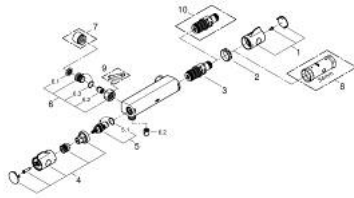

10 220 724 30 GROHTHERM 800 THERMOSTATIC SHOWER MIXER 1/2"

PRODUCT DESCRIPTION

- Colour: matte black
- wall mounted
- GROHE SafeStop - safety button at 38°C
- GROHE SafeStop Plus - optional temperature limiter at 43°C included
- GROHE TurboStat - compact cartridge with wax thermostatic element
- integrated mixed water shut off
- volume handle with GROHE EcoButton (economy button with individually adjustable economy stop)
- ceramic headpart 1/2", 180°
- shower bottom outlet 1/2"
- built-in non return valves
- dirt strainers
- protected against backflow
- without connection unions
- GROHE EcoJoy - less water, perfect flow

10 220 724 30 GROHTHERM 800 THERMOSTATIC SHOWER MIXER 1/2"

SPARE PARTS

- 1: GRT 800 temperature control handle (Spare part-nr. 479812430)
 - 2: retaining ring (Spare part-nr. 47743000)
 - 3: Thermostatic compact cartridge 1/2" (Spare part-nr. 47439000)
 - 4: GRT 800 shut-off handle (Spare part-nr. 479802430)
 - 5: Ceramic headpart 1/2" (Spare part-nr. 45346000)
 - 5.1: O-Ring Ø18,2 x Ø1,7 (Spare part-nr. 0392400M)
 - 6: Non-return valve (Spare part-nr. 471892430)
 - 6.1: Filter (Spare part-nr. 0726400M)
 - 6.2: Non-return valve (Spare part-nr. 08565000)
 - 6.3: O-Ring Ø17 x Ø2 (Spare part-nr. 0305500M)
 - 7: Extension 3/4", 20 mm (Spare part-nr. 0713000M)*
 - 8: Socket spanner (Spare part-nr. 19332000)*
 - 9: Special spanner (Spare part-nr. 19377000)*
 - 10: GROHE TurboStat cartridge 1/2" (Spare part-nr. 47175000)*
- * Optional accessories