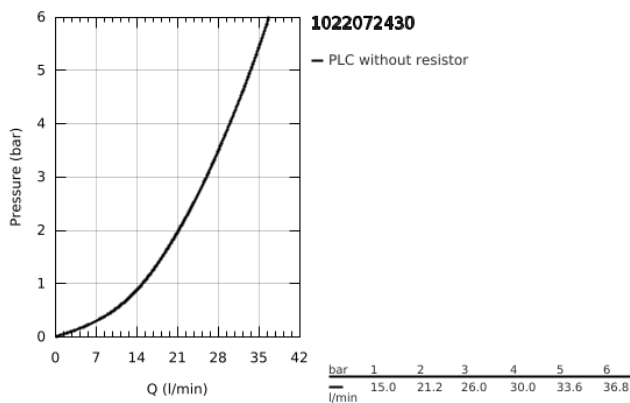

10 220 724 30 GROHTHERM 800 THERMOSTATIC SHOWER MIXER 1/2"

PRODUCT DESCRIPTION

- Colour: matte black
- wall mounted
- GROHE SafeStop - safety button at 38°C
- GROHE SafeStop Plus - optional temperature limiter at 43°C included
- GROHE TurboStat - compact cartridge with wax thermostatic element
- integrated mixed water shut off
- volume handle with GROHE EcoButton (economy button with individually adjustable economy stop)
- ceramic headpart 1/2", 180°
- shower bottom outlet 1/2"
- built-in non return valves
- dirt strainers
- protected against backflow
- without connection unions
- GROHE EcoJoy - less water, perfect flow

10 220 724 30 GROHTHERM 800 THERMOSTATIC SHOWER MIXER 1/2"

SPARE PARTS

- 1: GRT 800 temperature control handle (Spare part-nr. 479812430)
 - 2: retaining ring (Spare part-nr. 47743000)
 - 3: Thermostatic compact cartridge 1/2" (Spare part-nr. 47439000)
 - 4: GRT 800 shut-off handle (Spare part-nr. 479802430)
 - 5: Ceramic headpart 1/2" (Spare part-nr. 45346000)
 - 5.1: O-Ring Ø18,2 x Ø1,7 (Spare part-nr. 0392400M)
 - 6: Non-return valve (Spare part-nr. 471892430)
 - 6.1: Filter (Spare part-nr. 0726400M)
 - 6.2: Non-return valve (Spare part-nr. 08565000)
 - 6.3: O-Ring Ø17 x Ø2 (Spare part-nr. 0305500M)
 - 7: Extension 3/4", 20 mm (Spare part-nr. 0713000M)*
 - 8: Socket spanner (Spare part-nr. 19332000)*
 - 9: Special spanner (Spare part-nr. 19377000)*
 - 10: GROHE TurboStat cartridge 1/2" (Spare part-nr. 47175000)*
- * Optional accessories