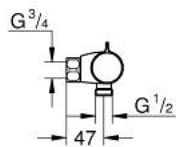

10 220 724 30 GROHTHERM 800 THERMOSTATIC SHOWER MIXER 1/2"

PRODUCT DESCRIPTION

- Tyc: matte black
- wall mounted
- GROHE SafeStop safety button at 38°C (calibration required)
- GROHE SafeStop Plus - optional temperature limiter at 43°C included
- GROHE TurboStat - compact cartridge with wax thermoelement
- integrated mixed water shut off
- volume handle with FlowControl Button (button with individually adjustable stop)
- ceramic headpart 1/2", 180°
- shower bottom outlet 1/2"
- built-in non return valves
- dirt strainers
- protected against backflow
- without connection unions

10 220 724 30 GROHTHERM 800 THERMOSTATIC SHOWER MIXER 1/2"

SPARE PARTS

- 1: GRT 800 temperature control handle (Spare part-nr. 479812430)
 - 2: Fitting ring (Spare part-nr. 47743000)
 - 3: Thermostatic compact cartridge 1/2" (Spare part-nr. 47439000)
 - 4: GRT 800 shut-off handle (Spare part-nr. 479802430)
 - 5: Ceramic headpart 1/2" (Spare part-nr. 45346000)
 - 5.1: O-ring \varnothing 18.2 x \varnothing 1.7 (Spare part-nr. 0392400M)
 - 6: Non-return valve (Spare part-nr. 471892430)
 - 6.1: Dirt strainer (Spare part-nr. 0726400M)
 - 6.2: Non-return valve (Spare part-nr. 08565000)
 - 6.3: O-ring \varnothing 17 x \varnothing 2 (Spare part-nr. 0305500M)
 - 7: Extension 3/4", 20 mm (Spare part-nr. 0713000M)*
 - 8: Socket spanner (Spare part-nr. 19332000)*
 - 9: Special spanner (Spare part-nr. 19377000)*
 - 10: GROHE TurboStat cartridge 1/2" (Spare part-nr. 47175000)*
- * Optional accessories