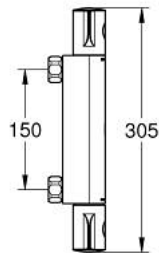

10 220 724 30 GROHTHERM 800 THERMOSTATIC SHOWER MIXER 1/2"

PRODUCT DESCRIPTION

- Tyc: matte black
- wall mounted
- GROHE SafeStop safety button at 38°C (calibration required)
- GROHE SafeStop Plus - optional temperature limiter at 43°C included
- GROHE TurboStat - compact cartridge with wax thermoelement
- integrated mixed water shut off
- volume handle with FlowControl Button (button with individually adjustable stop)
- ceramic headpart 1/2", 180°
- shower bottom outlet 1/2"
- built-in non return valves
- dirt strainers
- protected against backflow
- without connection unions

10 220 724 30 GROHTHERM 800 THERMOSTATIC SHOWER MIXER 1/2"

SPARE PARTS

- 1: GRT 800 temperature control handle (Spare part-nr. 479812430)
 - 2: Fitting ring (Spare part-nr. 47743000)
 - 3: Thermostatic compact cartridge 1/2" (Spare part-nr. 47439000)
 - 4: GRT 800 shut-off handle (Spare part-nr. 479802430)
 - 5: Ceramic headpart 1/2" (Spare part-nr. 45346000)
 - 5.1: O-ring \varnothing 18.2 x \varnothing 1.7 (Spare part-nr. 0392400M)
 - 6: Non-return valve (Spare part-nr. 471892430)
 - 6.1: Dirt strainer (Spare part-nr. 0726400M)
 - 6.2: Non-return valve (Spare part-nr. 08565000)
 - 6.3: O-ring \varnothing 17 x \varnothing 2 (Spare part-nr. 0305500M)
 - 7: Extension 3/4", 20 mm (Spare part-nr. 0713000M)*
 - 8: Socket spanner (Spare part-nr. 19332000)*
 - 9: Special spanner (Spare part-nr. 19377000)*
 - 10: GROHE TurboStat cartridge 1/2" (Spare part-nr. 47175000)*
- * Optional accessories