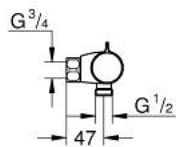

10 220 724 30 GROHTHERM 800 THERMOSTATIC SHOWER MIXER 1/2"

PRODUCT DESCRIPTION

- Tyc: matte black
- wall mounted
- GROHE SafeStop safety button at 38°C (calibration required)
- GROHE SafeStop Plus - optional temperature limiter at 43°C included
- GROHE TurboStat - compact cartridge with wax thermoelement
- integrated mixed water shut off
- volume handle with GROHE EcoButton (economy button with individually adjustable economy stop)
- ceramic headpart 1/2", 180°
- shower bottom outlet 1/2"
- built-in non return valves
- dirt strainers
- protected against backflow
- without connection unions
- GROHE EcoJoy - Less water, perfect flow

10 220 724 30 GROHTHERM 800 THERMOSTATIC SHOWER MIXER 1/2"

SPARE PARTS

- 1: GRT 800 temperature control handle (Spare part-nr. 479812430)
 - 2: Fitting ring (Spare part-nr. 47743000)
 - 3: Thermostatic compact cartridge 1/2" (Spare part-nr. 47439000)
 - 4: GRT 800 shut-off handle (Spare part-nr. 479802430)
 - 5: Ceramic headpart 1/2" (Spare part-nr. 45346000)
 - 5.1: O-ring \varnothing 18.2 x \varnothing 1.7 (Spare part-nr. 0392400M)
 - 6: Non-return valve (Spare part-nr. 471892430)
 - 6.1: Dirt strainer (Spare part-nr. 0726400M)
 - 6.2: Non-return valve (Spare part-nr. 08565000)
 - 6.3: O-ring \varnothing 17 x \varnothing 2 (Spare part-nr. 0305500M)
 - 7: Extension 3/4", 20 mm (Spare part-nr. 0713000M)*
 - 8: Socket spanner (Spare part-nr. 19332000)*
 - 9: Special spanner (Spare part-nr. 19377000)*
 - 10: GROHE TurboStat cartridge 1/2" (Spare part-nr. 47175000)*
- * Optional accessories