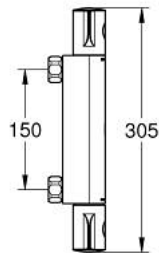

10 220 724 30 GROHTHERM 800 THERMOSTATIC SHOWER MIXER 1/2"

PRODUCT DESCRIPTION

- Tyc: matte black
- wall mounted
- GROHE SafeStop safety button at 38°C (calibration required)
- GROHE SafeStop Plus - optional temperature limiter at 43°C included
- GROHE TurboStat - compact cartridge with wax thermoelement
- integrated mixed water shut off
- volume handle with GROHE EcoButton (economy button with individually adjustable economy stop)
- ceramic headpart 1/2", 180°
- shower bottom outlet 1/2"
- built-in non return valves
- dirt strainers
- protected against backflow
- without connection unions
- GROHE EcoJoy - Less water, perfect flow

10 220 724 30 GROHTHERM 800 THERMOSTATIC SHOWER MIXER 1/2"

SPARE PARTS

- 1: GRT 800 temperature control handle (Spare part-nr. 479812430)
 - 2: Fitting ring (Spare part-nr. 47743000)
 - 3: Thermostatic compact cartridge 1/2" (Spare part-nr. 47439000)
 - 4: GRT 800 shut-off handle (Spare part-nr. 479802430)
 - 5: Ceramic headpart 1/2" (Spare part-nr. 45346000)
 - 5.1: O-ring \varnothing 18.2 x \varnothing 1.7 (Spare part-nr. 0392400M)
 - 6: Non-return valve (Spare part-nr. 471892430)
 - 6.1: Dirt strainer (Spare part-nr. 0726400M)
 - 6.2: Non-return valve (Spare part-nr. 08565000)
 - 6.3: O-ring \varnothing 17 x \varnothing 2 (Spare part-nr. 0305500M)
 - 7: Extension 3/4", 20 mm (Spare part-nr. 0713000M)*
 - 8: Socket spanner (Spare part-nr. 19332000)*
 - 9: Special spanner (Spare part-nr. 19377000)*
 - 10: GROHE TurboStat cartridge 1/2" (Spare part-nr. 47175000)*
- * Optional accessories