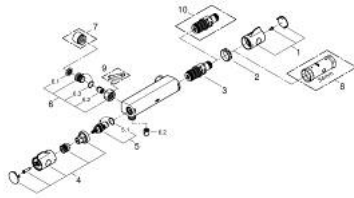

10 220 724 30 GROHTHERM 800 THERMOSTATIC SHOWER MIXER 1/2"

PRODUCT DESCRIPTION

- Tyc: matte black
- wall mounted
- GROHE SafeStop safety button at 38°C (calibration required)
- GROHE SafeStop Plus - optional temperature limiter at 43°C included
- GROHE TurboStat - compact cartridge with wax thermoelement
- integrated mixed water shut off
- volume handle with FlowControl Button (button with individually adjustable stop)
- ceramic headpart 1/2", 180°
- shower bottom outlet 1/2"
- built-in non return valves
- dirt strainers
- protected against backflow
- without connection unions

10 220 724 30 GROHTHERM 800 THERMOSTATIC SHOWER MIXER 1/2"

SPARE PARTS

- 1: GRT 800 temperature control handle (Spare part-nr. 479812430)
 - 2: Fitting ring (Spare part-nr. 47743000)
 - 3: Thermostatic compact cartridge 1/2" (Spare part-nr. 47439000)
 - 4: GRT 800 shut-off handle (Spare part-nr. 479802430)
 - 5: Ceramic headpart 1/2" (Spare part-nr. 45346000)
 - 5.1: O-ring \varnothing 18.2 x \varnothing 1.7 (Spare part-nr. 0392400M)
 - 6: Non-return valve (Spare part-nr. 471892430)
 - 6.1: Dirt strainer (Spare part-nr. 0726400M)
 - 6.2: Non-return valve (Spare part-nr. 08565000)
 - 6.3: O-ring \varnothing 17 x \varnothing 2 (Spare part-nr. 0305500M)
 - 7: Extension 3/4", 20 mm (Spare part-nr. 0713000M)*
 - 8: Socket spanner (Spare part-nr. 19332000)*
 - 9: Special spanner (Spare part-nr. 19377000)*
 - 10: GROHE TurboStat cartridge 1/2" (Spare part-nr. 47175000)*
- * Optional accessories