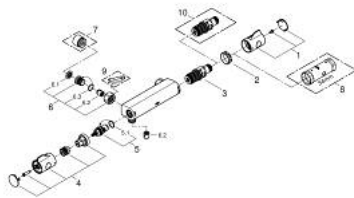

10 220 724 30 GROHTHERM 800 THERMOSTATIC SHOWER MIXER 1/2"

PRODUCT DESCRIPTION

- Tyc: matte black
- wall mounted
- GROHE SafeStop safety button at 38°C (calibration required)
- GROHE SafeStop Plus - optional temperature limiter at 43°C included
- GROHE TurboStat - compact cartridge with wax thermoelement
- integrated mixed water shut off
- volume handle with GROHE EcoButton (economy button with individually adjustable economy stop)
- ceramic headpart 1/2", 180°
- shower bottom outlet 1/2"
- built-in non return valves
- dirt strainers
- protected against backflow
- without connection unions
- GROHE EcoJoy - Less water, perfect flow

10 220 724 30 GROHTHERM 800 THERMOSTATIC SHOWER MIXER 1/2"

SPARE PARTS

- 1: GRT 800 temperature control handle (Spare part-nr. 479812430)
 - 2: Fitting ring (Spare part-nr. 47743000)
 - 3: Thermostatic compact cartridge 1/2" (Spare part-nr. 47439000)
 - 4: GRT 800 shut-off handle (Spare part-nr. 479802430)
 - 5: Ceramic headpart 1/2" (Spare part-nr. 45346000)
 - 5.1: O-ring \varnothing 18.2 x \varnothing 1.7 (Spare part-nr. 0392400M)
 - 6: Non-return valve (Spare part-nr. 471892430)
 - 6.1: Dirt strainer (Spare part-nr. 0726400M)
 - 6.2: Non-return valve (Spare part-nr. 08565000)
 - 6.3: O-ring \varnothing 17 x \varnothing 2 (Spare part-nr. 0305500M)
 - 7: Extension 3/4", 20 mm (Spare part-nr. 0713000M)*
 - 8: Socket spanner (Spare part-nr. 19332000)*
 - 9: Special spanner (Spare part-nr. 19377000)*
 - 10: GROHE TurboStat cartridge 1/2" (Spare part-nr. 47175000)*
- * Optional accessories