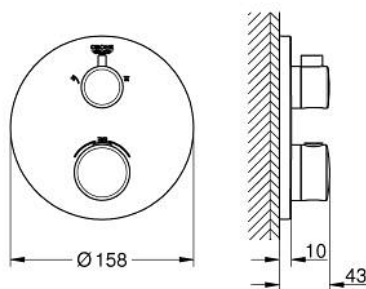

10 220 824 30 GROHTHERM THERMOSTATIC SHOWER MIXER FOR 2 OUTLETS WITH INTEGRATED SHUT OFF/DIVERTER VALVE

PRODUCT DESCRIPTION

- Colour: matte black
- trim set for GROHE Rapido SmartBox (35 600/35 604)
- GROHE TurboStat - compact cartridge with wax thermostatic element
- GROHE FastFixation escutcheon with covered shaft sealing and covered fixing
- metal escutcheon, retroactively 6° adjustable
- printed head and hand shower symbol
- GROHE SafeStop - safety button at 38°C
- GROHE SafeStop Plus - optional temperature limiter at 43°C or 46°C included
- GROHE AquaDimmer, integrated shut off/diverter valve
- without roughing-in set 35 600/35 604 (please order separately)
- flow performance: outlet B = 27 l/min, outlet C = 30 l/min
- professional exclusive

10 220 824 30 GROHTHERM THERMOSTATIC SHOWER MIXER FOR 2 OUTLETS WITH INTEGRATED SHUT OFF/DIVERTER VALVE

SPARE PARTS

- 1: temperature control handle (Spare part-nr. 490822430)
- 2: Mounting plate (Spare part-nr. 49080000)
- 3: escutcheon (Spare part-nr. 490742430)
- 4: shut-off handle (Spare part-nr. 490812430)
- 5: Aquadimmer (Spare part-nr. 49084000)
- 6: Thermostatic compact cartridge 3/4" (Spare part-nr. 49028000)
- 7: Non-return valve (Spare part-nr. 49085000)
- 8: Seal (Spare part-nr. 48360000)
- 9: GROHE TurboStat cartridge 3/4" (Spare part-nr. 49003000)*
- 10: Socket spanner (Spare part-nr. 49059000)*
- 11: Service stops (Spare part-nr. 1405300M)*
- 12: Universal extension set 2-handle thermostats, 25 mm (Spare part-nr. 14058000)*