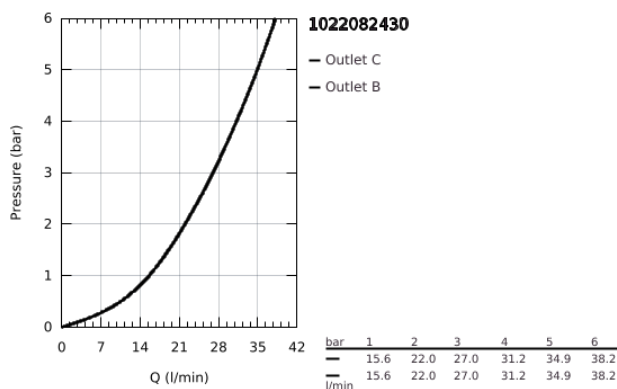

10 220 824 30 GROHTHERM THERMOSTATIC SHOWER MIXER FOR 2 OUTLETS WITH INTEGRATED SHUT OFF/DIVERTER VALVE

PRODUCT DESCRIPTION

- Colour: matte black
- trim set for GROHE Rapido SmartBox (35 600/35 604)
- GROHE TurboStat - compact cartridge with wax thermostatic element
- GROHE FastFixation escutcheon with covered shaft sealing and covered fixing
- metal escutcheon, retroactively 6° adjustable
- printed head and hand shower symbol
- GROHE SafeStop - safety button at 38°C
- GROHE SafeStop Plus - optional temperature limiter at 43°C or 46°C included
- GROHE AquaDimmer, integrated shut off/diverter valve
- without roughing-in set 35 600/35 604 (please order separately)
- flow performance: outlet B = 27 l/min, outlet C = 30 l/min
- professional exclusive

10 220 824 30 GROHTHERM THERMOSTATIC SHOWER MIXER FOR 2 OUTLETS WITH INTEGRATED SHUT OFF/DIVERTER VALVE

SPARE PARTS

- 1: temperature control handle (Spare part-nr. 490822430)
- 2: Mounting plate (Spare part-nr. 49080000)
- 3: escutcheon (Spare part-nr. 490742430)
- 4: shut-off handle (Spare part-nr. 490812430)
- 5: Aquadimmer (Spare part-nr. 49084000)
- 6: Thermostatic compact cartridge 3/4" (Spare part-nr. 49028000)
- 7: Non-return valve (Spare part-nr. 49085000)
- 8: Seal (Spare part-nr. 48360000)
- 9: GROHE TurboStat cartridge 3/4" (Spare part-nr. 49003000)*
- 10: Socket spanner (Spare part-nr. 49059000)*
- 11: Service stops (Spare part-nr. 1405300M)*
- 12: Universal extension set 2-handle thermostats, 25 mm (Spare part-nr. 14058000)*