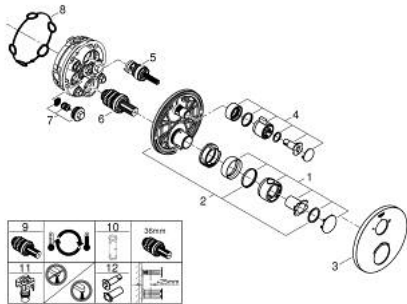

10 220 824 30 GROHTHERM THERMOSTATIC SHOWER MIXER FOR 2 OUTLETS WITH INTEGRATED SHUT OFF/DIVERTER VALVE

PRODUCT DESCRIPTION

- Colour: matte black
- trim set for GROHE Rapido SmartBox (35 600/35 604)
- GROHE TurboStat - compact cartridge with wax thermostatic element
- GROHE FastFixation escutcheon with covered shaft sealing and covered fixing
- metal escutcheon, retroactively 6° adjustable
- printed head and hand shower symbol
- GROHE SafeStop - safety button at 38°C
- GROHE SafeStop Plus - optional temperature limiter at 43°C or 46°C included
- GROHE AquaDimmer, integrated shut off/diverter valve
- without roughing-in set 35 600/35 604 (please order separately)
- flow performance: outlet B = 27 l/min, outlet C = 30 l/min
- professional exclusive

10 220 824 30 GROHTHERM THERMOSTATIC SHOWER MIXER FOR 2 OUTLETS WITH INTEGRATED SHUT OFF/DIVERTER VALVE

SPARE PARTS

- 1: temperature control handle (Spare part-nr. 490822430)
- 2: Mounting plate (Spare part-nr. 49080000)
- 3: escutcheon (Spare part-nr. 490742430)
- 4: shut-off handle (Spare part-nr. 490812430)
- 5: Aquadimmer (Spare part-nr. 49084000)
- 6: Thermostatic compact cartridge 3/4" (Spare part-nr. 49028000)
- 7: Non-return valve (Spare part-nr. 49085000)
- 8: Seal (Spare part-nr. 48360000)
- 9: GROHE TurboStat cartridge 3/4" (Spare part-nr. 49003000)*
- 10: Socket spanner (Spare part-nr. 49059000)*
- 11: Service stops (Spare part-nr. 1405300M)*
- 12: Universal extension set 2-handle thermostats, 25 mm (Spare part-nr. 14058000)*