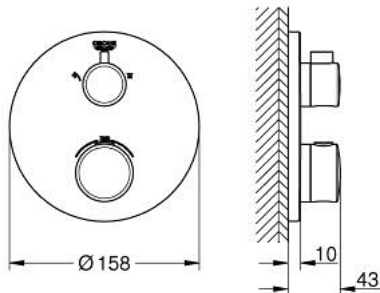

10 220 824 30 GROHTHERM THERMOSTATIC SHOWER MIXER FOR 2 OUTLETS WITH INTEGRATED SHUT OFF/DIVERTER VALVE

PRODUCT DESCRIPTION

- Tyc: matte black
- trim set for GROHE Rapido SmartBox (35 600/35 604)
- GROHE TurboStat - compact cartridge with wax thermoelement
- GROHE FastFixation escutcheon with covered shaft sealing and covered fixing
- metal escutcheon, retroactively 6° adjustable
- printed head and hand shower symbol
- GROHE SafeStop safety button at 38°C (calibration required)
- GROHE SafeStop Plus - optional temperature limiter at 43°C or 46°C included
- GROHE AquaDimmer, integrated shut off/diverter valve
- without roughing-in set 35 600/35 604 (please order separately)
- flow performance: outlet B = 27 l/min, outlet C = 30 l/min
- professional exclusive

10 220 824 30 GROHTHERM THERMOSTATIC SHOWER MIXER FOR 2 OUTLETS WITH INTEGRATED SHUT OFF/DIVERTER VALVE

SPARE PARTS

- 1: temperature control handle (Spare part-nr. 490822430)
- 2: Mounting plate (Spare part-nr. 49080000)
- 3: escutcheon (Spare part-nr. 490742430)
- 4: shut-off handle (Spare part-nr. 490812430)
- 5: Aquadimmer (Spare part-nr. 49084000)
- 6: Thermostatic compact cartridge 3/4" (Spare part-nr. 49028000)
- 7: Non-return valve (Spare part-nr. 49085000)
- 8: Seal (Spare part-nr. 48360000)
- 9: GROHE TurboStat cartridge 3/4" (Spare part-nr. 49003000)*
- 10: Socket spanner (Spare part-nr. 49059000)*
- 11: Service stops (Spare part-nr. 1405300M)*
- 12: Universal extension set 2-handle thermostats, 25 mm (Spare part-nr. 14058000)*