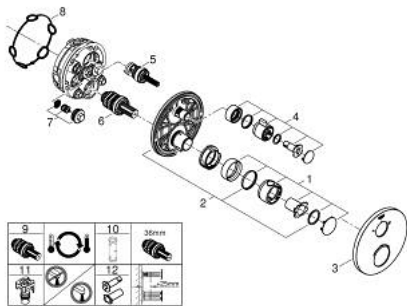

10 220 824 30 GROHTHERM THERMOSTATIC SHOWER MIXER FOR 2 OUTLETS WITH INTEGRATED SHUT OFF/DIVERTER VALVE

PRODUCT DESCRIPTION

- Tyc: matte black
- trim set for GROHE Rapido SmartBox (35 600/35 604)
- GROHE TurboStat - compact cartridge with wax thermoelement
- GROHE FastFixation escutcheon with covered shaft sealing and covered fixing
- metal escutcheon, retroactively 6° adjustable
- printed head and hand shower symbol
- GROHE SafeStop safety button at 38°C (calibration required)
- GROHE SafeStop Plus - optional temperature limiter at 43°C or 46°C included
- GROHE AquaDimmer, integrated shut off/diverter valve
- without roughing-in set 35 600/35 604 (please order separately)
- flow performance: outlet B = 27 l/min, outlet C = 30 l/min
- professional exclusive

10 220 824 30 GROHTHERM THERMOSTATIC SHOWER MIXER FOR 2 OUTLETS WITH INTEGRATED SHUT OFF/DIVERTER VALVE

SPARE PARTS

- 1: temperature control handle (Spare part-nr. 490822430)
- 2: Mounting plate (Spare part-nr. 49080000)
- 3: escutcheon (Spare part-nr. 490742430)
- 4: shut-off handle (Spare part-nr. 490812430)
- 5: Aquadimmer (Spare part-nr. 49084000)
- 6: Thermostatic compact cartridge 3/4" (Spare part-nr. 49028000)
- 7: Non-return valve (Spare part-nr. 49085000)
- 8: Seal (Spare part-nr. 48360000)
- 9: GROHE TurboStat cartridge 3/4" (Spare part-nr. 49003000)*
- 10: Socket spanner (Spare part-nr. 49059000)*
- 11: Service stops (Spare part-nr. 1405300M)*
- 12: Universal extension set 2-handle thermostats, 25 mm (Spare part-nr. 14058000)*