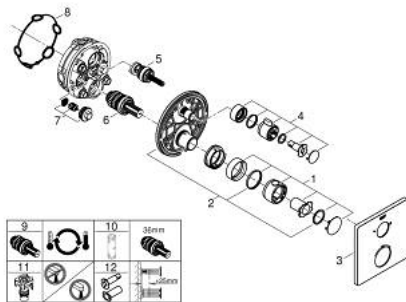

10 220 924 30 GROHTHERM THERMOSTATIC SHOWER MIXER FOR 2 OUTLETS WITH INTEGRATED SHUT OFF/DIVERTER VALVE

PRODUCT DESCRIPTION

- Colour: matte black
- trim set for GROHE Rapido SmartBox (35 600/35 604)
- GROHE TurboStat - compact cartridge with wax thermostatic element
- GROHE FastFixation escutcheon with covered shaft sealing and covered fixing
- metal escutcheon, retroactively 6° adjustable
- printed head and hand shower symbol
- GROHE SafeStop - safety button at 38°C
- GROHE SafeStop Plus - optional temperature limiter at 43°C or 46°C included
- GROHE AquaDimmer, integrated shut off/diverter valve
- without roughing-in set 35 600/35 604 (please order separately)
- flow performance: outlet B = 27 l/min, outlet C = 30 l/min
- professional exclusive

10 220 924 30 GROHTHERM THERMOSTATIC SHOWER MIXER FOR 2 OUTLETS WITH INTEGRATED SHUT OFF/DIVERTER VALVE

SPARE PARTS

- 1: temperature control handle (Spare part-nr. 490822430)
 - 2: Mounting plate (Spare part-nr. 49080000)
 - 3: escutcheon (Spare part-nr. 490782430)
 - 4: shut-off handle (Spare part-nr. 490812430)
 - 5: Aquadimmer (Spare part-nr. 49084000)
 - 6: Thermostatic compact cartridge 3/4" (Spare part-nr. 49028000)
 - 7: Non-return valve (Spare part-nr. 49085000)
 - 8: Seal (Spare part-nr. 48360000)
 - 9: GROHE TurboStat cartridge 3/4" (Spare part-nr. 49003000)*
 - 10: Socket spanner (Spare part-nr. 49059000)*
 - 11: Service stops (Spare part-nr. 1405300M)*
 - 12: Universal extension set 2-handle thermostats, 25 mm (Spare part-nr. 14058000)*
- * Optional accessories