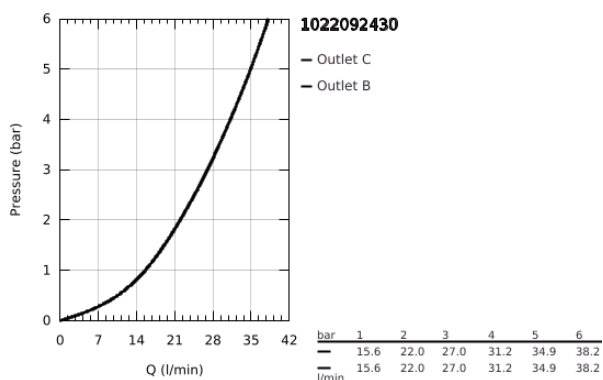

10 220 924 30 GROHTHERM THERMOSTATIC SHOWER MIXER FOR 2 OUTLETS WITH INTEGRATED SHUT OFF/DIVERTER VALVE

PRODUCT DESCRIPTION

- Colour: matte black
- trim set for GROHE Rapido SmartBox (35 600/35 604)
- GROHE TurboStat - compact cartridge with wax thermostatic element
- GROHE FastFixation escutcheon with covered shaft sealing and covered fixing
- metal escutcheon, retroactively 6° adjustable
- printed head and hand shower symbol
- GROHE SafeStop - safety button at 38°C
- GROHE SafeStop Plus - optional temperature limiter at 43°C or 46°C included
- GROHE AquaDimmer, integrated shut off/diverter valve
- without roughing-in set 35 600/35 604 (please order separately)
- flow performance: outlet B = 27 l/min, outlet C = 30 l/min
- professional exclusive

10 220 924 30 GROHTHERM THERMOSTATIC SHOWER MIXER FOR 2 OUTLETS WITH INTEGRATED SHUT OFF/DIVERTER VALVE

SPARE PARTS

- 1: temperature control handle (Spare part-nr. 490822430)
 - 2: Mounting plate (Spare part-nr. 49080000)
 - 3: escutcheon (Spare part-nr. 490782430)
 - 4: shut-off handle (Spare part-nr. 490812430)
 - 5: Aquadimmer (Spare part-nr. 49084000)
 - 6: Thermostatic compact cartridge 3/4" (Spare part-nr. 49028000)
 - 7: Non-return valve (Spare part-nr. 49085000)
 - 8: Seal (Spare part-nr. 48360000)
 - 9: GROHE TurboStat cartridge 3/4" (Spare part-nr. 49003000)*
 - 10: Socket spanner (Spare part-nr. 49059000)*
 - 11: Service stops (Spare part-nr. 1405300M)*
 - 12: Universal extension set 2-handle thermostats, 25 mm (Spare part-nr. 14058000)*
- * Optional accessories