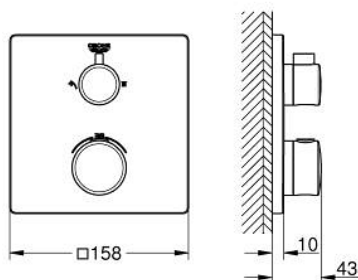

10 220 924 30 GROHTHERM THERMOSTATIC SHOWER MIXER FOR 2 OUTLETS WITH INTEGRATED SHUT OFF/DIVERTER VALVE

PRODUCT DESCRIPTION

- Colour: matte black
- trim set for GROHE Rapido SmartBox (35 600/35 604)
- GROHE TurboStat - compact cartridge with wax thermostatic element
- GROHE FastFixation escutcheon with covered shaft sealing and covered fixing
- metal escutcheon, retroactively 6° adjustable
- printed head and hand shower symbol
- GROHE SafeStop - safety button at 38°C
- GROHE SafeStop Plus - optional temperature limiter at 43°C or 46°C included
- GROHE AquaDimmer, integrated shut off/diverter valve
- without roughing-in set 35 600/35 604 (please order separately)
- flow performance: outlet B = 27 l/min, outlet C = 30 l/min
- professional exclusive

10 220 924 30 GROHTHERM THERMOSTATIC SHOWER MIXER FOR 2 OUTLETS WITH INTEGRATED SHUT OFF/DIVERTER VALVE

SPARE PARTS

- 1: temperature control handle (Spare part-nr. 490822430)
 - 2: Mounting plate (Spare part-nr. 49080000)
 - 3: escutcheon (Spare part-nr. 490782430)
 - 4: shut-off handle (Spare part-nr. 490812430)
 - 5: Aquadimmer (Spare part-nr. 49084000)
 - 6: Thermostatic compact cartridge 3/4" (Spare part-nr. 49028000)
 - 7: Non-return valve (Spare part-nr. 49085000)
 - 8: Seal (Spare part-nr. 48360000)
 - 9: GROHE TurboStat cartridge 3/4" (Spare part-nr. 49003000)*
 - 10: Socket spanner (Spare part-nr. 49059000)*
 - 11: Service stops (Spare part-nr. 1405300M)*
 - 12: Universal extension set 2-handle thermostats, 25 mm (Spare part-nr. 14058000)*
- * Optional accessories