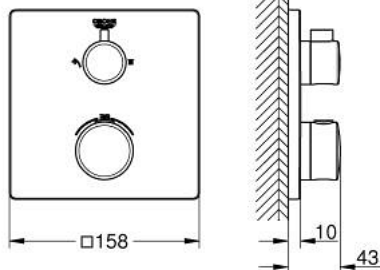

10 220 924 30 GROHTHERM THERMOSTATIC SHOWER MIXER FOR 2 OUTLETS WITH INTEGRATED SHUT OFF/DIVERTER VALVE

PRODUCT DESCRIPTION

- Tyc: matte black
- trim set for GROHE Rapido SmartBox (35 600/35 604)
- GROHE TurboStat - compact cartridge with wax thermosteement
- GROHE FastFixation escutcheon with covered shaft sealing and covered fixing
- metal escutcheon, retroactively 6° adjustable
- printed head and hand shower symbol
- GROHE SafeStop safety button at 38°C (calibration required)
- GROHE SafeStop Plus - optional temperature limiter at 43°C or 46°C included
- GROHE AquaDimmer, integrated shut off/diverter valve
- without roughing-in set 35 600/35 604 (please order separately)
- flow performance: outlet B = 27 l/min, outlet C = 30 l/min
- professional exclusive

10 220 924 30 GROHTHERM THERMOSTATIC SHOWER MIXER FOR 2 OUTLETS WITH INTEGRATED SHUT OFF/DIVERTER VALVE

SPARE PARTS

- 1: temperature control handle (Spare part-nr. 490822430)
 - 2: Mounting plate (Spare part-nr. 49080000)
 - 3: escutcheon (Spare part-nr. 490782430)
 - 4: shut-off handle (Spare part-nr. 490812430)
 - 5: Aquadimmer (Spare part-nr. 49084000)
 - 6: Thermostatic compact cartridge 3/4" (Spare part-nr. 49028000)
 - 7: Non-return valve (Spare part-nr. 49085000)
 - 8: Seal (Spare part-nr. 48360000)
 - 9: GROHE TurboStat cartridge 3/4" (Spare part-nr. 49003000)*
 - 10: Socket spanner (Spare part-nr. 49059000)*
 - 11: Service stops (Spare part-nr. 1405300M)*
 - 12: Universal extension set 2-handle thermostats, 25 mm (Spare part-nr. 14058000)*
- * Optional accessories