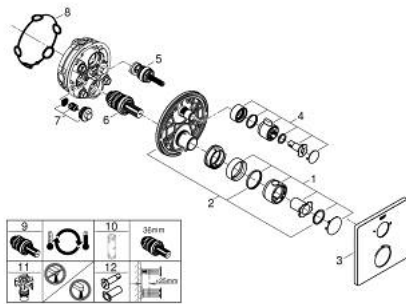

10 220 924 30 GROHTHERM THERMOSTATIC SHOWER MIXER FOR 2 OUTLETS WITH INTEGRATED SHUT OFF/DIVERTER VALVE

PRODUCT DESCRIPTION

- Tyc: matte black
- trim set for GROHE Rapido SmartBox (35 600/35 604)
- GROHE TurboStat - compact cartridge with wax thermosteement
- GROHE FastFixation escutcheon with covered shaft sealing and covered fixing
- metal escutcheon, retroactively 6° adjustable
- printed head and hand shower symbol
- GROHE SafeStop safety button at 38°C (calibration required)
- GROHE SafeStop Plus - optional temperature limiter at 43°C or 46°C included
- GROHE AquaDimmer, integrated shut off/diverter valve
- without roughing-in set 35 600/35 604 (please order separately)
- flow performance: outlet B = 27 l/min, outlet C = 30 l/min
- professional exclusive

10 220 924 30 GROHTHERM THERMOSTATIC SHOWER MIXER FOR 2 OUTLETS WITH INTEGRATED SHUT OFF/DIVERTER VALVE

SPARE PARTS

- 1: temperature control handle (Spare part-nr. 490822430)
 - 2: Mounting plate (Spare part-nr. 49080000)
 - 3: escutcheon (Spare part-nr. 490782430)
 - 4: shut-off handle (Spare part-nr. 490812430)
 - 5: Aquadimmer (Spare part-nr. 49084000)
 - 6: Thermostatic compact cartridge 3/4" (Spare part-nr. 49028000)
 - 7: Non-return valve (Spare part-nr. 49085000)
 - 8: Seal (Spare part-nr. 48360000)
 - 9: GROHE TurboStat cartridge 3/4" (Spare part-nr. 49003000)*
 - 10: Socket spanner (Spare part-nr. 49059000)*
 - 11: Service stops (Spare part-nr. 1405300M)*
 - 12: Universal extension set 2-handle thermostats, 25 mm (Spare part-nr. 14058000)*
- * Optional accessories