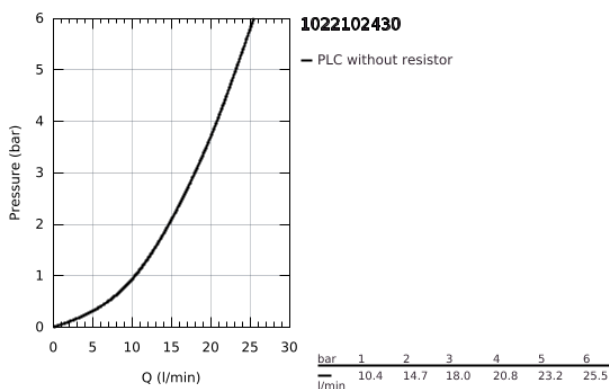

10 221 024 30 GROHTHERM THERMOSTATIC BATH TUB MIXER FOR 2 OUTLETS WITH INTEGRATED SHUT OFF/DIVERTER VALVE

PRODUCT DESCRIPTION

- Colour: matte black
- trim set for GROHE Rapido SmartBox (35 600/35 604)
- GROHE TurboStat - compact cartridge with wax thermostatic element
- GROHE FastFixation escutcheon with covered shaft sealing and covered fixing
- metal escutcheon, retroactively 6° adjustable
- printed hand shower and bath filler symbol
- GROHE SafeStop - safety button at 38°C
- GROHE SafeStop Plus - optional temperature limiter at 43°C or 46°C included
- GROHE AquaDimmer, integrated shut off/diverter valve
- without roughing-in set 35 600/35 604 (please order separately)
- flow performance: outlet B = 27 l/min, outlet C = 30 l/min
- professional exclusive

10 221 024 30 GROHTHERM THERMOSTATIC BATH TUB MIXER FOR 2 OUTLETS WITH INTEGRATED SHUT OFF/DIVERTER VALVE

SPARE PARTS

- 1: temperature control handle (Spare part-nr. 490822430)
 - 2: Mounting plate (Spare part-nr. 49080000)
 - 3: escutcheon (Spare part-nr. 490752430)
 - 4: shut-off handle (Spare part-nr. 490812430)
 - 5: Aquadimmer (Spare part-nr. 49084000)
 - 6: Thermostatic compact cartridge 3/4" (Spare part-nr. 49028000)
 - 7: Non-return valve (Spare part-nr. 49085000)
 - 8: Seal (Spare part-nr. 48360000)
 - 9: GROHE TurboStat cartridge 3/4" (Spare part-nr. 49003000)*
 - 10: Socket spanner (Spare part-nr. 49059000)*
 - 11: Service stops (Spare part-nr. 1405300M)*
 - 12: Universal extension set 2-handle thermostats, 25 mm (Spare part-nr. 14058000)*
 - 13: Backflow protection combination (EN1717) (Spare part-nr. 14055000)*
- * Optional accessories