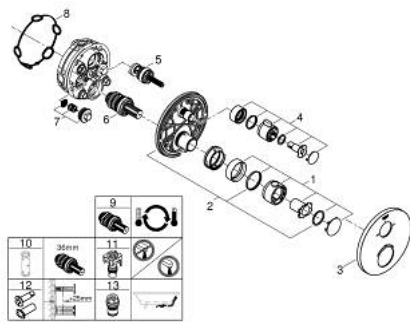

10 221 024 30 GROHTHERM THERMOSTATIC BATH TUB MIXER FOR 2 OUTLETS WITH INTEGRATED SHUT OFF/DIVERTER VALVE

PRODUCT DESCRIPTION

- Colour: matte black
- trim set for GROHE Rapido SmartBox (35 600/35 604)
- GROHE TurboStat - compact cartridge with wax thermostatic element
- GROHE FastFixation escutcheon with covered shaft sealing and covered fixing
- metal escutcheon, retroactively 6° adjustable
- printed hand shower and bath filler symbol
- GROHE SafeStop - safety button at 38°C
- GROHE SafeStop Plus - optional temperature limiter at 43°C or 46°C included
- GROHE AquaDimmer, integrated shut off/diverter valve
- without roughing-in set 35 600/35 604 (please order separately)
- flow performance: outlet B = 27 l/min, outlet C = 30 l/min
- professional exclusive

10 221 024 30 GROHTHERM THERMOSTATIC BATH TUB MIXER FOR 2 OUTLETS WITH INTEGRATED SHUT OFF/DIVERTER VALVE

SPARE PARTS

- 1: temperature control handle (Spare part-nr. 490822430)
 - 2: Mounting plate (Spare part-nr. 49080000)
 - 3: escutcheon (Spare part-nr. 490752430)
 - 4: shut-off handle (Spare part-nr. 490812430)
 - 5: Aquadimmer (Spare part-nr. 49084000)
 - 6: Thermostatic compact cartridge 3/4" (Spare part-nr. 49028000)
 - 7: Non-return valve (Spare part-nr. 49085000)
 - 8: Seal (Spare part-nr. 48360000)
 - 9: GROHE TurboStat cartridge 3/4" (Spare part-nr. 49003000)*
 - 10: Socket spanner (Spare part-nr. 49059000)*
 - 11: Service stops (Spare part-nr. 1405300M)*
 - 12: Universal extension set 2-handle thermostats, 25 mm (Spare part-nr. 14058000)*
 - 13: Backflow protection combination (EN1717) (Spare part-nr. 14055000)*
- * Optional accessories