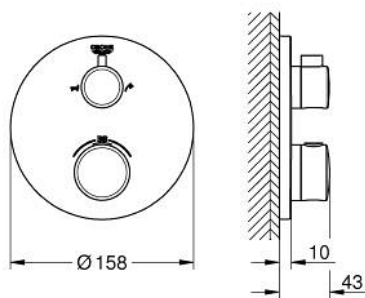

10 221 024 30 GROHTHERM THERMOSTATIC BATH TUB MIXER FOR 2 OUTLETS WITH INTEGRATED SHUT OFF/DIVERTER VALVE

PRODUCT DESCRIPTION

- Colour: matte black
- trim set for GROHE Rapido SmartBox (35 600/35 604)
- GROHE TurboStat - compact cartridge with wax thermostatic element
- GROHE FastFixation escutcheon with covered shaft sealing and covered fixing
- metal escutcheon, retroactively 6° adjustable
- printed hand shower and bath filler symbol
- GROHE SafeStop - safety button at 38°C
- GROHE SafeStop Plus - optional temperature limiter at 43°C or 46°C included
- GROHE AquaDimmer, integrated shut off/diverter valve
- without roughing-in set 35 600/35 604 (please order separately)
- flow performance: outlet B = 27 l/min, outlet C = 30 l/min
- professional exclusive

10 221 024 30 GROHTHERM THERMOSTATIC BATH TUB MIXER FOR 2 OUTLETS WITH INTEGRATED SHUT OFF/DIVERTER VALVE

SPARE PARTS

- 1: temperature control handle (Spare part-nr. 490822430)
 - 2: Mounting plate (Spare part-nr. 49080000)
 - 3: escutcheon (Spare part-nr. 490752430)
 - 4: shut-off handle (Spare part-nr. 490812430)
 - 5: Aquadimmer (Spare part-nr. 49084000)
 - 6: Thermostatic compact cartridge 3/4" (Spare part-nr. 49028000)
 - 7: Non-return valve (Spare part-nr. 49085000)
 - 8: Seal (Spare part-nr. 48360000)
 - 9: GROHE TurboStat cartridge 3/4" (Spare part-nr. 49003000)*
 - 10: Socket spanner (Spare part-nr. 49059000)*
 - 11: Service stops (Spare part-nr. 1405300M)*
 - 12: Universal extension set 2-handle thermostats, 25 mm (Spare part-nr. 14058000)*
 - 13: Backflow protection combination (EN1717) (Spare part-nr. 14055000)*
- * Optional accessories