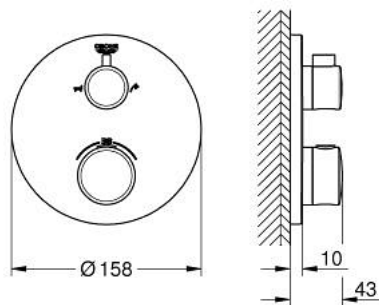

10 221 024 30 GROHTHERM THERMOSTATIC BATH TUB MIXER FOR 2 OUTLETS WITH INTEGRATED SHUT OFF/DIVERTER VALVE

PRODUCT DESCRIPTION

- Tyc: matte black
- trim set for GROHE Rapido SmartBox (35 600/35 604)
- GROHE TurboStat - compact cartridge with wax thermostatic element
- GROHE FastFixation escutcheon with covered shaft sealing and covered fixing
- metal escutcheon, retroactively 6° adjustable
- printed hand shower and bath filler symbol
- GROHE SafeStop safety button at 38°C (calibration required)
- GROHE SafeStop Plus - optional temperature limiter at 43°C or 46°C included
- GROHE AquaDimmer, integrated shut off/diverter valve
- without roughing-in set 35 600/35 604 (please order separately)
- flow performance: outlet B = 27 l/min, outlet C = 30 l/min
- professional exclusive

10 221 024 30 GROHTHERM THERMOSTATIC BATH TUB MIXER FOR 2 OUTLETS WITH INTEGRATED SHUT OFF/DIVERTER VALVE

SPARE PARTS

- 1: temperature control handle (Spare part-nr. 490822430)
 - 2: Mounting plate (Spare part-nr. 49080000)
 - 3: escutcheon (Spare part-nr. 490752430)
 - 4: shut-off handle (Spare part-nr. 490812430)
 - 5: Aquadimmer (Spare part-nr. 49084000)
 - 6: Thermostatic compact cartridge 3/4" (Spare part-nr. 49028000)
 - 7: Non-return valve (Spare part-nr. 49085000)
 - 8: Seal (Spare part-nr. 48360000)
 - 9: GROHE TurboStat cartridge 3/4" (Spare part-nr. 49003000)*
 - 10: Socket spanner (Spare part-nr. 49059000)*
 - 11: Service stops (Spare part-nr. 1405300M)*
 - 12: Universal extension set 2-handle thermostats, 25 mm (Spare part-nr. 14058000)*
 - 13: Backflow protection combination (EN1717) (Spare part-nr. 14055000)*
- * Optional accessories