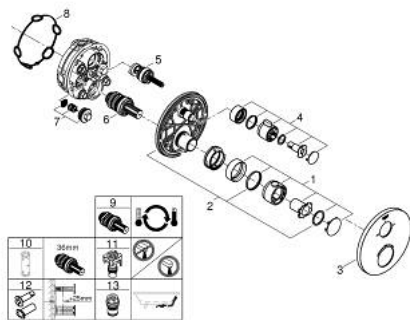

10 221 024 30 GROHTHERM THERMOSTATIC BATH TUB MIXER FOR 2 OUTLETS WITH INTEGRATED SHUT OFF/DIVERTER VALVE

PRODUCT DESCRIPTION

- Tyc: matte black
- trim set for GROHE Rapido SmartBox (35 600/35 604)
- GROHE TurboStat - compact cartridge with wax thermostatic element
- GROHE FastFixation escutcheon with covered shaft sealing and covered fixing
- metal escutcheon, retroactively 6° adjustable
- printed hand shower and bath filler symbol
- GROHE SafeStop safety button at 38°C (calibration required)
- GROHE SafeStop Plus - optional temperature limiter at 43°C or 46°C included
- GROHE AquaDimmer, integrated shut off/diverter valve
- without roughing-in set 35 600/35 604 (please order separately)
- flow performance: outlet B = 27 l/min, outlet C = 30 l/min
- professional exclusive

10 221 024 30 GROHTHERM THERMOSTATIC BATH TUB MIXER FOR 2 OUTLETS WITH INTEGRATED SHUT OFF/DIVERTER VALVE

SPARE PARTS

- 1: temperature control handle (Spare part-nr. 490822430)
 - 2: Mounting plate (Spare part-nr. 49080000)
 - 3: escutcheon (Spare part-nr. 490752430)
 - 4: shut-off handle (Spare part-nr. 490812430)
 - 5: Aquadimmer (Spare part-nr. 49084000)
 - 6: Thermostatic compact cartridge 3/4" (Spare part-nr. 49028000)
 - 7: Non-return valve (Spare part-nr. 49085000)
 - 8: Seal (Spare part-nr. 48360000)
 - 9: GROHE TurboStat cartridge 3/4" (Spare part-nr. 49003000)*
 - 10: Socket spanner (Spare part-nr. 49059000)*
 - 11: Service stops (Spare part-nr. 1405300M)*
 - 12: Universal extension set 2-handle thermostats, 25 mm (Spare part-nr. 14058000)*
 - 13: Backflow protection combination (EN1717) (Spare part-nr. 14055000)*
- * Optional accessories