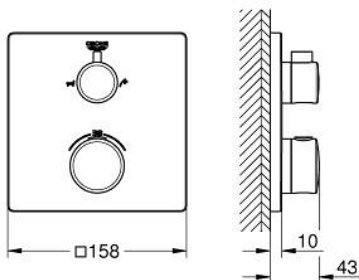

10 221 124 30 GROHTHERM THERMOSTATIC BATH TUB MIXER FOR 2 OUTLETS WITH INTEGRATED SHUT OFF/DIVERTER VALVE

PRODUCT DESCRIPTION

- Colour: matte black
- trim set for GROHE Rapido SmartBox (35 600/35 604)
- GROHE TurboStat - compact cartridge with wax thermoelement
- GROHE FastFixation escutcheon with covered shaft sealing and covered fixing
- metal escutcheon, retroactively 6° adjustable
- printed hand shower and bath filler symbol
- GROHE SafeStop - safety button at 38°C
- GROHE SafeStop Plus - optional temperature limiter at 43°C or 46°C included
- GROHE AquaDimmer, integrated shut off/diverter valve
- flow performance: outlet B = 27 l/min, outlet C = 30 l/min
- without roughing-in set 35 600/35 604 (please order separately)
- professional exclusive

10 221 124 30 GROHTHERM THERMOSTATIC BATH TUB MIXER FOR 2 OUTLETS WITH INTEGRATED SHUT OFF/DIVERTER VALVE

SPARE PARTS

- 1: temperature control handle (Spare part-nr. 490822430)
 - 2: Mounting plate (Spare part-nr. 49080000)
 - 3: escutcheon (Spare part-nr. 490792430)
 - 4: shut-off handle (Spare part-nr. 490812430)
 - 5: Aquadimmer (Spare part-nr. 49084000)
 - 6: Thermostatic compact cartridge 3/4" (Spare part-nr. 49028000)
 - 7: Non-return valve (Spare part-nr. 49085000)
 - 8: Seal (Spare part-nr. 48360000)
 - 9: GROHE TurboStat cartridge 3/4" (Spare part-nr. 49003000)*
 - 10: Socket spanner (Spare part-nr. 49059000)*
 - 11: Service stops (Spare part-nr. 1405300M)*
 - 12: Universal extension set 2-handle thermostats, 25 mm (Spare part-nr. 14058000)*
 - 13: Backflow protection combination (EN1717) (Spare part-nr. 14055000)*
- * Optional accessories