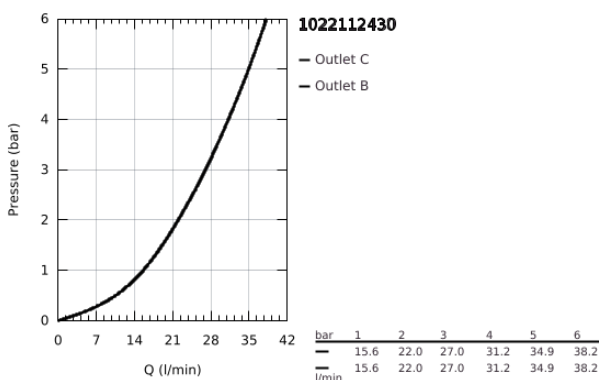

10 221 124 30 GROHTHERM THERMOSTATIC BATH TUB MIXER FOR 2 OUTLETS WITH INTEGRATED SHUT OFF/DIVERTER VALVE

PRODUCT DESCRIPTION

- Colour: matte black
- trim set for GROHE Rapido SmartBox (35 600/35 604)
- GROHE TurboStat - compact cartridge with wax thermoelement
- GROHE FastFixation escutcheon with covered shaft sealing and covered fixing
- metal escutcheon, retroactively 6° adjustable
- printed hand shower and bath filler symbol
- GROHE SafeStop - safety button at 38°C
- GROHE SafeStop Plus - optional temperature limiter at 43°C or 46°C included
- GROHE AquaDimmer, integrated shut off/diverter valve
- flow performance: outlet B = 27 l/min, outlet C = 30 l/min
- without roughing-in set 35 600/35 604 (please order separately)
- professional exclusive

10 221 124 30 GROHTHERM THERMOSTATIC BATH TUB MIXER FOR 2 OUTLETS WITH INTEGRATED SHUT OFF/DIVERTER VALVE

SPARE PARTS

- 1: temperature control handle (Spare part-nr. 490822430)
 - 2: Mounting plate (Spare part-nr. 49080000)
 - 3: escutcheon (Spare part-nr. 490792430)
 - 4: shut-off handle (Spare part-nr. 490812430)
 - 5: Aquadimmer (Spare part-nr. 49084000)
 - 6: Thermostatic compact cartridge 3/4" (Spare part-nr. 49028000)
 - 7: Non-return valve (Spare part-nr. 49085000)
 - 8: Seal (Spare part-nr. 48360000)
 - 9: GROHE TurboStat cartridge 3/4" (Spare part-nr. 49003000)*
 - 10: Socket spanner (Spare part-nr. 49059000)*
 - 11: Service stops (Spare part-nr. 1405300M)*
 - 12: Universal extension set 2-handle thermostats, 25 mm (Spare part-nr. 14058000)*
 - 13: Backflow protection combination (EN1717) (Spare part-nr. 14055000)*
- * Optional accessories