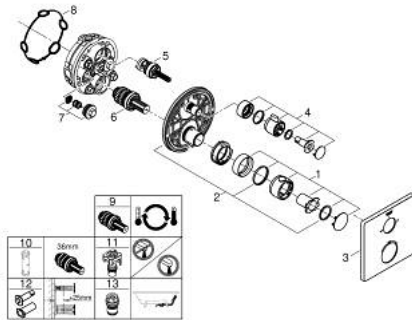

10 221 124 30 GROHTHERM THERMOSTATIC BATH TUB MIXER FOR 2 OUTLETS WITH INTEGRATED SHUT OFF/DIVERTER VALVE

PRODUCT DESCRIPTION

- Colour: matte black
- trim set for GROHE Rapido SmartBox (35 600/35 604)
- GROHE TurboStat - compact cartridge with wax thermoelement
- GROHE FastFixation escutcheon with covered shaft sealing and covered fixing
- metal escutcheon, retroactively 6° adjustable
- printed hand shower and bath filler symbol
- GROHE SafeStop - safety button at 38°C
- GROHE SafeStop Plus - optional temperature limiter at 43°C or 46°C included
- GROHE AquaDimmer, integrated shut off/diverter valve
- flow performance: outlet B = 27 l/min, outlet C = 30 l/min
- without roughing-in set 35 600/35 604 (please order separately)
- professional exclusive

10 221 124 30 GROHTHERM THERMOSTATIC BATH TUB MIXER FOR 2 OUTLETS WITH INTEGRATED SHUT OFF/DIVERTER VALVE

SPARE PARTS

- 1: temperature control handle (Spare part-nr. 490822430)
 - 2: Mounting plate (Spare part-nr. 49080000)
 - 3: escutcheon (Spare part-nr. 490792430)
 - 4: shut-off handle (Spare part-nr. 490812430)
 - 5: Aquadimmer (Spare part-nr. 49084000)
 - 6: Thermostatic compact cartridge 3/4" (Spare part-nr. 49028000)
 - 7: Non-return valve (Spare part-nr. 49085000)
 - 8: Seal (Spare part-nr. 48360000)
 - 9: GROHE TurboStat cartridge 3/4" (Spare part-nr. 49003000)*
 - 10: Socket spanner (Spare part-nr. 49059000)*
 - 11: Service stops (Spare part-nr. 1405300M)*
 - 12: Universal extension set 2-handle thermostats, 25 mm (Spare part-nr. 14058000)*
 - 13: Backflow protection combination (EN1717) (Spare part-nr. 14055000)*
- * Optional accessories