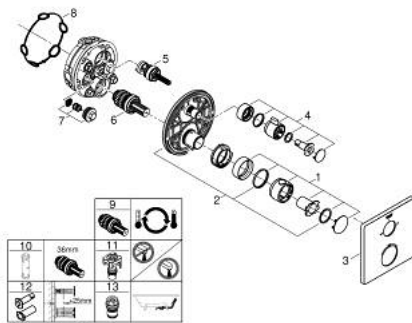

10 221 124 30 GROHTHERM THERMOSTATIC BATH TUB MIXER FOR 2 OUTLETS WITH INTEGRATED SHUT OFF/DIVERTER VALVE

PRODUCT DESCRIPTION

- Tyc: matte black
- trim set for GROHE Rapido SmartBox (35 600/35 604)
- GROHE TurboStat - compact cartridge with wax thermostatic element
- GROHE FastFixation escutcheon with covered shaft sealing and covered fixing
- metal escutcheon, retroactively 6° adjustable
- printed hand shower and bath filler symbol
- GROHE SafeStop safety button at 38°C (calibration required)
- GROHE SafeStop Plus - optional temperature limiter at 43°C or 46°C included
- GROHE AquaDimmer, integrated shut off/diverter valve
- flow performance: outlet B = 27 l/min, outlet C = 30 l/min
- without roughing-in set 35 600/35 604 (please order separately)
- professional exclusive

10 221 124 30 GROHTHERM THERMOSTATIC BATH TUB MIXER FOR 2 OUTLETS WITH INTEGRATED SHUT OFF/DIVERTER VALVE

SPARE PARTS

- 1: temperature control handle (Spare part-nr. 490822430)
 - 2: Mounting plate (Spare part-nr. 49080000)
 - 3: escutcheon (Spare part-nr. 490792430)
 - 4: shut-off handle (Spare part-nr. 490812430)
 - 5: Aquadimmer (Spare part-nr. 49084000)
 - 6: Thermostatic compact cartridge 3/4" (Spare part-nr. 49028000)
 - 7: Non-return valve (Spare part-nr. 49085000)
 - 8: Seal (Spare part-nr. 48360000)
 - 9: GROHE TurboStat cartridge 3/4" (Spare part-nr. 49003000)*
 - 10: Socket spanner (Spare part-nr. 49059000)*
 - 11: Service stops (Spare part-nr. 1405300M)*
 - 12: Universal extension set 2-handle thermostats, 25 mm (Spare part-nr. 14058000)*
 - 13: Backflow protection combination (EN1717) (Spare part-nr. 14055000)*
- * Optional accessories