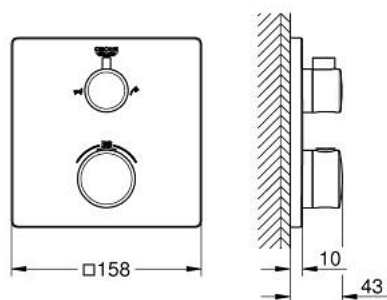

10 221 124 30 GROHTHERM THERMOSTATIC BATH TUB MIXER FOR 2 OUTLETS WITH INTEGRATED SHUT OFF/DIVERTER VALVE

PRODUCT DESCRIPTION

- Tyc: matte black
- trim set for GROHE Rapido SmartBox (35 600/35 604)
- GROHE TurboStat - compact cartridge with wax thermostatic element
- GROHE FastFixation escutcheon with covered shaft sealing and covered fixing
- metal escutcheon, retroactively 6° adjustable
- printed hand shower and bath filler symbol
- GROHE SafeStop safety button at 38°C (calibration required)
- GROHE SafeStop Plus - optional temperature limiter at 43°C or 46°C included
- GROHE AquaDimmer, integrated shut off/diverter valve
- flow performance: outlet B = 27 l/min, outlet C = 30 l/min
- without roughing-in set 35 600/35 604 (please order separately)
- professional exclusive

10 221 124 30 GROHTHERM THERMOSTATIC BATH TUB MIXER FOR 2 OUTLETS WITH INTEGRATED SHUT OFF/DIVERTER VALVE

SPARE PARTS

- 1: temperature control handle (Spare part-nr. 490822430)
 - 2: Mounting plate (Spare part-nr. 49080000)
 - 3: escutcheon (Spare part-nr. 490792430)
 - 4: shut-off handle (Spare part-nr. 490812430)
 - 5: Aquadimmer (Spare part-nr. 49084000)
 - 6: Thermostatic compact cartridge 3/4" (Spare part-nr. 49028000)
 - 7: Non-return valve (Spare part-nr. 49085000)
 - 8: Seal (Spare part-nr. 48360000)
 - 9: GROHE TurboStat cartridge 3/4" (Spare part-nr. 49003000)*
 - 10: Socket spanner (Spare part-nr. 49059000)*
 - 11: Service stops (Spare part-nr. 1405300M)*
 - 12: Universal extension set 2-handle thermostats, 25 mm (Spare part-nr. 14058000)*
 - 13: Backflow protection combination (EN1717) (Spare part-nr. 14055000)*
- * Optional accessories