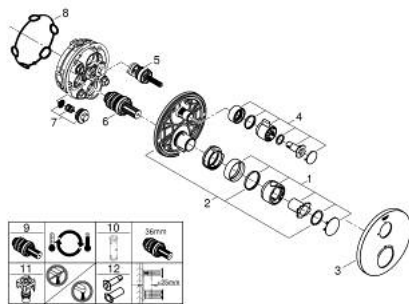

10 221 224 30 GROHTHERM THERMOSTATIC MIXER FOR 1 OUTLET WITH SHUT OFF VALVE

PRODUCT DESCRIPTION

- Colour: matte black
- trim set for GROHE Rapido SmartBox (35 600/35 604)
- GROHE TurboStat - compact cartridge with wax thermostatic element
- GROHE FastFixation escutcheon with covered shaft sealing and covered fixing
- metal escutcheon, retroactively 6° adjustable
- GROHE SafeStop - safety button at 38°C
- GROHE SafeStop Plus - optional temperature limiter at 43°C or 46°C included
- built-in non return valves and dirt strainers
- ceramic stop valve, 120°
- without roughing-in set 35 600/35 604 (please order separately)
- flow performance: outlet B = 27 l/min, outlet C = 30 l/min
- professional exclusive

10 221 224 30 GROHTHERM THERMOSTATIC MIXER FOR 1 OUTLET WITH SHUT OFF VALVE

SPARE PARTS

- 1: temperature control handle (Spare part-nr. 490822430)
 - 2: Mounting plate (Spare part-nr. 49080000)
 - 3: escutcheon (Spare part-nr. 490732430)
 - 4: shut-off handle (Spare part-nr. 490832430)
 - 5: Aquadimmer (Spare part-nr. 49084000)
 - 6: Thermostatic compact cartridge 3/4" (Spare part-nr. 49028000)
 - 7: Non-return valve (Spare part-nr. 49085000)
 - 8: Seal (Spare part-nr. 48360000)
 - 9: GROHE TurboStat cartridge 3/4" (Spare part-nr. 49003000)*
 - 10: Socket spanner (Spare part-nr. 49059000)*
 - 11: Service stops (Spare part-nr. 1405300M)*
 - 12: Universal extension set 2-handle thermostats, 25 mm (Spare part-nr. 14058000)*
- * Optional accessories