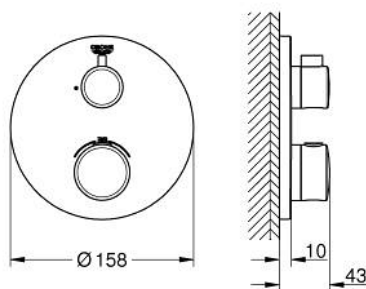

10 221 224 30 GROHTHERM THERMOSTATIC MIXER FOR 1 OUTLET WITH SHUT OFF VALVE

PRODUCT DESCRIPTION

- Colour: matte black
- trim set for GROHE Rapido SmartBox (35 600/35 604)
- GROHE TurboStat - compact cartridge with wax thermostatic element
- GROHE FastFixation escutcheon with covered shaft sealing and covered fixing
- metal escutcheon, retroactively 6° adjustable
- GROHE SafeStop - safety button at 38°C
- GROHE SafeStop Plus - optional temperature limiter at 43°C or 46°C included
- built-in non return valves and dirt strainers
- ceramic stop valve, 120°
- without roughing-in set 35 600/35 604 (please order separately)
- flow performance: outlet B = 27 l/min, outlet C = 30 l/min
- professional exclusive

10 221 224 30 GROHTHERM THERMOSTATIC MIXER FOR 1 OUTLET WITH SHUT OFF VALVE

SPARE PARTS

- 1: temperature control handle (Spare part-nr. 490822430)
 - 2: Mounting plate (Spare part-nr. 49080000)
 - 3: escutcheon (Spare part-nr. 490732430)
 - 4: shut-off handle (Spare part-nr. 490832430)
 - 5: Aquadimmer (Spare part-nr. 49084000)
 - 6: Thermostatic compact cartridge 3/4" (Spare part-nr. 49028000)
 - 7: Non-return valve (Spare part-nr. 49085000)
 - 8: Seal (Spare part-nr. 48360000)
 - 9: GROHE TurboStat cartridge 3/4" (Spare part-nr. 49003000)*
 - 10: Socket spanner (Spare part-nr. 49059000)*
 - 11: Service stops (Spare part-nr. 1405300M)*
 - 12: Universal extension set 2-handle thermostats, 25 mm (Spare part-nr. 14058000)*
- * Optional accessories