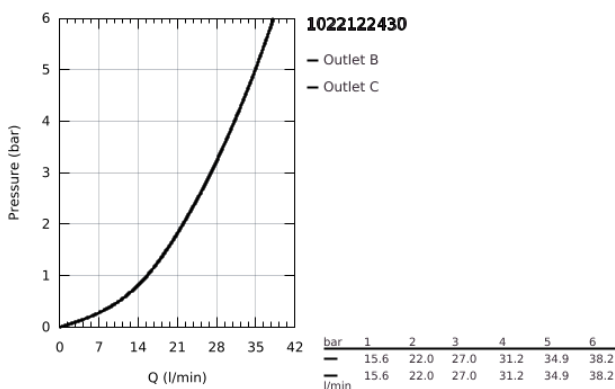

10 221 224 30 GROHTHERM THERMOSTATIC MIXER FOR 1 OUTLET WITH SHUT OFF VALVE

PRODUCT DESCRIPTION

- Colour: matte black
- trim set for GROHE Rapido SmartBox (35 600/35 604)
- GROHE TurboStat - compact cartridge with wax thermostatic element
- GROHE FastFixation escutcheon with covered shaft sealing and covered fixing
- metal escutcheon, retroactively 6° adjustable
- GROHE SafeStop - safety button at 38°C
- GROHE SafeStop Plus - optional temperature limiter at 43°C or 46°C included
- built-in non return valves and dirt strainers
- ceramic stop valve, 120°
- without roughing-in set 35 600/35 604 (please order separately)
- flow performance: outlet B = 27 l/min, outlet C = 30 l/min
- professional exclusive

10 221 224 30 GROHTHERM THERMOSTATIC MIXER FOR 1 OUTLET WITH SHUT OFF VALVE

SPARE PARTS

- 1: temperature control handle (Spare part-nr. 490822430)
 - 2: Mounting plate (Spare part-nr. 49080000)
 - 3: escutcheon (Spare part-nr. 490732430)
 - 4: shut-off handle (Spare part-nr. 490832430)
 - 5: Aquadimmer (Spare part-nr. 49084000)
 - 6: Thermostatic compact cartridge 3/4" (Spare part-nr. 49028000)
 - 7: Non-return valve (Spare part-nr. 49085000)
 - 8: Seal (Spare part-nr. 48360000)
 - 9: GROHE TurboStat cartridge 3/4" (Spare part-nr. 49003000)*
 - 10: Socket spanner (Spare part-nr. 49059000)*
 - 11: Service stops (Spare part-nr. 1405300M)*
 - 12: Universal extension set 2-handle thermostats, 25 mm (Spare part-nr. 14058000)*
- * Optional accessories