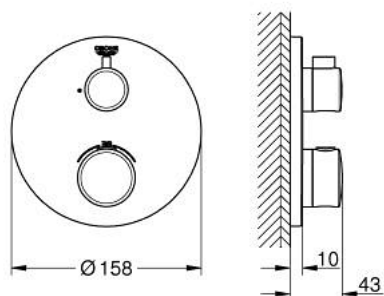

10 221 224 30 GROHTHERM THERMOSTATIC MIXER FOR 1 OUTLET WITH SHUT OFF VALVE

PRODUCT DESCRIPTION

- Tyc: matte black
- trim set for GROHE Rapido SmartBox (35 600/35 604)
- GROHE TurboStat - compact cartridge with wax thermoelement
- GROHE FastFixation escutcheon with covered shaft sealing and covered fixing
- metal escutcheon, retroactively 6° adjustable
- GROHE SafeStop safety button at 38°C (calibration required)
- GROHE SafeStop Plus - optional temperature limiter at 43°C or 46°C included
- built-in non return valves and dirt strainers
- ceramic stop valve, 120°
- without roughing-in set 35 600/35 604 (please order separately)
- flow performance: outlet B = 27 l/min, outlet C = 30 l/min
- professional exclusive

10 221 224 30 GROHTHERM THERMOSTATIC MIXER FOR 1 OUTLET WITH SHUT OFF VALVE

SPARE PARTS

- 1: temperature control handle (Spare part-nr. 490822430)
 - 2: Mounting plate (Spare part-nr. 49080000)
 - 3: escutcheon (Spare part-nr. 490732430)
 - 4: shut-off handle (Spare part-nr. 490832430)
 - 5: Aquadimmer (Spare part-nr. 49084000)
 - 6: Thermostatic compact cartridge 3/4" (Spare part-nr. 49028000)
 - 7: Non-return valve (Spare part-nr. 49085000)
 - 8: Seal (Spare part-nr. 48360000)
 - 9: GROHE TurboStat cartridge 3/4" (Spare part-nr. 49003000)*
 - 10: Socket spanner (Spare part-nr. 49059000)*
 - 11: Service stops (Spare part-nr. 1405300M)*
 - 12: Universal extension set 2-handle thermostats, 25 mm (Spare part-nr. 14058000)*
- * Optional accessories