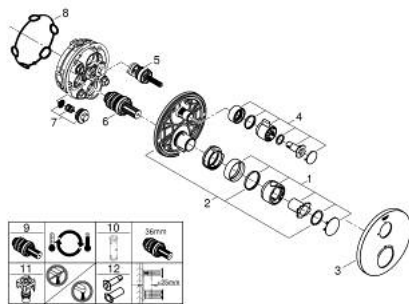

10 221 224 30 GROHTHERM THERMOSTATIC MIXER FOR 1 OUTLET WITH SHUT OFF VALVE

PRODUCT DESCRIPTION

- Tyc: matte black
- trim set for GROHE Rapido SmartBox (35 600/35 604)
- GROHE TurboStat - compact cartridge with wax thermoelement
- GROHE FastFixation escutcheon with covered shaft sealing and covered fixing
- metal escutcheon, retroactively 6° adjustable
- GROHE SafeStop safety button at 38°C (calibration required)
- GROHE SafeStop Plus - optional temperature limiter at 43°C or 46°C included
- built-in non return valves and dirt strainers
- ceramic stop valve, 120°
- without roughing-in set 35 600/35 604 (please order separately)
- flow performance: outlet B = 27 l/min, outlet C = 30 l/min
- professional exclusive

10 221 224 30 GROHTHERM THERMOSTATIC MIXER FOR 1 OUTLET WITH SHUT OFF VALVE

SPARE PARTS

- 1: temperature control handle (Spare part-nr. 490822430)
 - 2: Mounting plate (Spare part-nr. 49080000)
 - 3: escutcheon (Spare part-nr. 490732430)
 - 4: shut-off handle (Spare part-nr. 490832430)
 - 5: Aquadimmer (Spare part-nr. 49084000)
 - 6: Thermostatic compact cartridge 3/4" (Spare part-nr. 49028000)
 - 7: Non-return valve (Spare part-nr. 49085000)
 - 8: Seal (Spare part-nr. 48360000)
 - 9: GROHE TurboStat cartridge 3/4" (Spare part-nr. 49003000)*
 - 10: Socket spanner (Spare part-nr. 49059000)*
 - 11: Service stops (Spare part-nr. 1405300M)*
 - 12: Universal extension set 2-handle thermostats, 25 mm (Spare part-nr. 14058000)*
- * Optional accessories