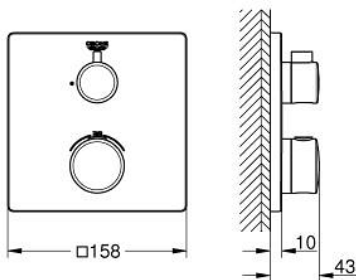

10 221 524 30 GROHTHERM THERMOSTATIC MIXER FOR 1 OUTLET WITH SHUT OFF VALVE

PRODUCT DESCRIPTION

- Colour: matte black
- trim set for GROHE Rapido SmartBox (35 600/35 604)
- GROHE TurboStat - compact cartridge with wax thermostatic element
- GROHE FastFixation escutcheon with covered shaft sealing and covered fixing
- metal escutcheon, retroactively 6° adjustable
- GROHE SafeStop - safety button at 38°C
- GROHE SafeStop Plus - optional temperature limiter at 43°C or 46°C included
- built-in non return valves and dirt strainers
- ceramic stop valve, 120°
- flow performance: outlet B = 27 l/min, outlet C = 30 l/min
- without roughing-in set 35 600/35 604 (please order separately)
- professional exclusive

10 221 524 30 GROHTHERM THERMOSTATIC MIXER FOR 1 OUTLET WITH SHUT OFF VALVE

SPARE PARTS

- 1: temperature control handle (Spare part-nr. 490822430)
 - 2: Mounting plate (Spare part-nr. 49080000)
 - 3: escutcheon (Spare part-nr. 490762430)
 - 4: shut-off handle (Spare part-nr. 490832430)
 - 5: Aquadimmer (Spare part-nr. 49084000)
 - 6: Thermostatic compact cartridge 3/4" (Spare part-nr. 49028000)
 - 7: Non-return valve (Spare part-nr. 49085000)
 - 8: Seal (Spare part-nr. 48360000)
 - 9: GROHE TurboStat cartridge 3/4" (Spare part-nr. 49003000)*
 - 10: Socket spanner (Spare part-nr. 49059000)*
 - 11: Service stops (Spare part-nr. 1405300M)*
 - 12: Universal extension set 2-handle thermostats, 25 mm (Spare part-nr. 14058000)*
- * Optional accessories