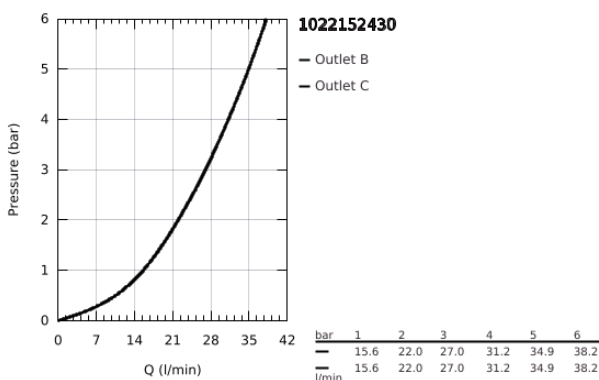

10 221 524 30 GROHTHERM THERMOSTATIC MIXER FOR 1 OUTLET WITH SHUT OFF VALVE

PRODUCT DESCRIPTION

- Colour: matte black
- trim set for GROHE Rapido SmartBox (35 600/35 604)
- GROHE TurboStat - compact cartridge with wax thermostatic element
- GROHE FastFixation escutcheon with covered shaft sealing and covered fixing
- metal escutcheon, retroactively 6° adjustable
- GROHE SafeStop - safety button at 38°C
- GROHE SafeStop Plus - optional temperature limiter at 43°C or 46°C included
- built-in non return valves and dirt strainers
- ceramic stop valve, 120°
- flow performance: outlet B = 27 l/min, outlet C = 30 l/min
- without roughing-in set 35 600/35 604 (please order separately)
- professional exclusive

10 221 524 30 GROHTHERM THERMOSTATIC MIXER FOR 1 OUTLET WITH SHUT OFF VALVE

SPARE PARTS

- 1: temperature control handle (Spare part-nr. 490822430)
 - 2: Mounting plate (Spare part-nr. 49080000)
 - 3: escutcheon (Spare part-nr. 490762430)
 - 4: shut-off handle (Spare part-nr. 490832430)
 - 5: Aquadimmer (Spare part-nr. 49084000)
 - 6: Thermostatic compact cartridge 3/4" (Spare part-nr. 49028000)
 - 7: Non-return valve (Spare part-nr. 49085000)
 - 8: Seal (Spare part-nr. 48360000)
 - 9: GROHE TurboStat cartridge 3/4" (Spare part-nr. 49003000)*
 - 10: Socket spanner (Spare part-nr. 49059000)*
 - 11: Service stops (Spare part-nr. 1405300M)*
 - 12: Universal extension set 2-handle thermostats, 25 mm (Spare part-nr. 14058000)*
- * Optional accessories