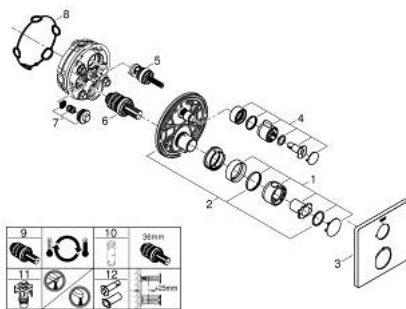

10 221 524 30 GROHTHERM THERMOSTATIC MIXER FOR 1 OUTLET WITH SHUT OFF VALVE

PRODUCT DESCRIPTION

- Colour: matte black
- trim set for GROHE Rapido SmartBox (35 600/35 604)
- GROHE TurboStat - compact cartridge with wax thermostatic element
- GROHE FastFixation escutcheon with covered shaft sealing and covered fixing
- metal escutcheon, retroactively 6° adjustable
- GROHE SafeStop - safety button at 38°C
- GROHE SafeStop Plus - optional temperature limiter at 43°C or 46°C included
- built-in non return valves and dirt strainers
- ceramic stop valve, 120°
- flow performance: outlet B = 27 l/min, outlet C = 30 l/min
- without roughing-in set 35 600/35 604 (please order separately)
- professional exclusive

10 221 524 30 GROHTHERM THERMOSTATIC MIXER FOR 1 OUTLET WITH SHUT OFF VALVE

SPARE PARTS

- 1: temperature control handle (Spare part-nr. 490822430)
 - 2: Mounting plate (Spare part-nr. 49080000)
 - 3: escutcheon (Spare part-nr. 490762430)
 - 4: shut-off handle (Spare part-nr. 490832430)
 - 5: Aquadimmer (Spare part-nr. 49084000)
 - 6: Thermostatic compact cartridge 3/4" (Spare part-nr. 49028000)
 - 7: Non-return valve (Spare part-nr. 49085000)
 - 8: Seal (Spare part-nr. 48360000)
 - 9: GROHE TurboStat cartridge 3/4" (Spare part-nr. 49003000)*
 - 10: Socket spanner (Spare part-nr. 49059000)*
 - 11: Service stops (Spare part-nr. 1405300M)*
 - 12: Universal extension set 2-handle thermostats, 25 mm (Spare part-nr. 14058000)*
- * Optional accessories