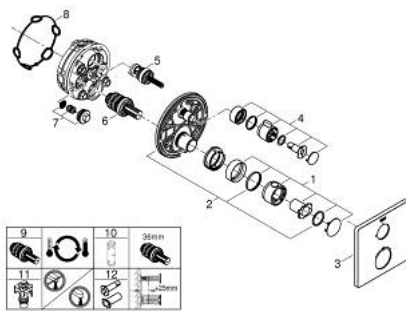

10 221 524 30 GROHTHERM THERMOSTATIC MIXER FOR 1 OUTLET WITH SHUT OFF VALVE

PRODUCT DESCRIPTION

- Tyc: matte black
- trim set for GROHE Rapido SmartBox (35 600/35 604)
- GROHE TurboStat - compact cartridge with wax thermoelement
- GROHE FastFixation escutcheon with covered shaft sealing and covered fixing
- metal escutcheon, retroactively 6° adjustable
- GROHE SafeStop safety button at 38°C (calibration required)
- GROHE SafeStop Plus - optional temperature limiter at 43°C or 46°C included
- built-in non return valves and dirt strainers
- ceramic stop valve, 120°
- flow performance: outlet B = 27 l/min, outlet C = 30 l/min
- without roughing-in set 35 600/35 604 (please order separately)
- professional exclusive

10 221 524 30 GROHTHERM THERMOSTATIC MIXER FOR 1 OUTLET WITH SHUT OFF VALVE

SPARE PARTS

- 1: temperature control handle (Spare part-nr. 490822430)
 - 2: Mounting plate (Spare part-nr. 49080000)
 - 3: escutcheon (Spare part-nr. 490762430)
 - 4: shut-off handle (Spare part-nr. 490832430)
 - 5: Aquadimmer (Spare part-nr. 49084000)
 - 6: Thermostatic compact cartridge 3/4" (Spare part-nr. 49028000)
 - 7: Non-return valve (Spare part-nr. 49085000)
 - 8: Seal (Spare part-nr. 48360000)
 - 9: GROHE TurboStat cartridge 3/4" (Spare part-nr. 49003000)*
 - 10: Socket spanner (Spare part-nr. 49059000)*
 - 11: Service stops (Spare part-nr. 1405300M)*
 - 12: Universal extension set 2-handle thermostats, 25 mm (Spare part-nr. 14058000)*
- * Optional accessories