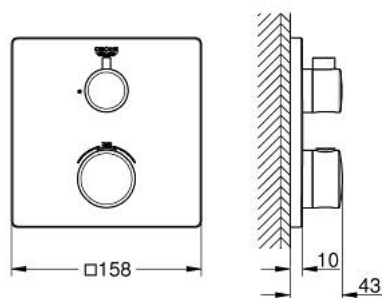

10 221 524 30 GROHTHERM THERMOSTATIC MIXER FOR 1 OUTLET WITH SHUT OFF VALVE

PRODUCT DESCRIPTION

- Tyc: matte black
- trim set for GROHE Rapido SmartBox (35 600/35 604)
- GROHE TurboStat - compact cartridge with wax thermoelement
- GROHE FastFixation escutcheon with covered shaft sealing and covered fixing
- metal escutcheon, retroactively 6° adjustable
- GROHE SafeStop safety button at 38°C (calibration required)
- GROHE SafeStop Plus - optional temperature limiter at 43°C or 46°C included
- built-in non return valves and dirt strainers
- ceramic stop valve, 120°
- flow performance: outlet B = 27 l/min, outlet C = 30 l/min
- without roughing-in set 35 600/35 604 (please order separately)
- professional exclusive

10 221 524 30 GROHTHERM THERMOSTATIC MIXER FOR 1 OUTLET WITH SHUT OFF VALVE

SPARE PARTS

- 1: temperature control handle (Spare part-nr. 490822430)
 - 2: Mounting plate (Spare part-nr. 49080000)
 - 3: escutcheon (Spare part-nr. 490762430)
 - 4: shut-off handle (Spare part-nr. 490832430)
 - 5: Aquadimmer (Spare part-nr. 49084000)
 - 6: Thermostatic compact cartridge 3/4" (Spare part-nr. 49028000)
 - 7: Non-return valve (Spare part-nr. 49085000)
 - 8: Seal (Spare part-nr. 48360000)
 - 9: GROHE TurboStat cartridge 3/4" (Spare part-nr. 49003000)*
 - 10: Socket spanner (Spare part-nr. 49059000)*
 - 11: Service stops (Spare part-nr. 1405300M)*
 - 12: Universal extension set 2-handle thermostats, 25 mm (Spare part-nr. 14058000)*
- * Optional accessories