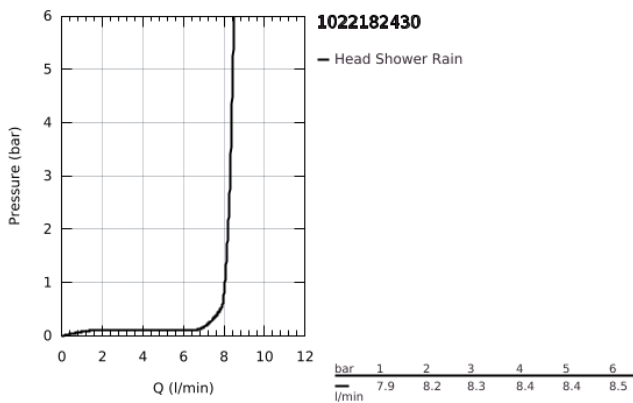

10 221 824 30 TEMPESTA 210 HEAD SHOWER SET 286 MM, 1 SPRAY

PRODUCT DESCRIPTION

- Colour: matte black
- consisting of:
 - head shower Tempesta 210
 - spray pattern: Rain
 - maximum flow rate (at 3 bar): 8.5 l/min
 - shower arm Rainshower 286 mm
- GROHE EcoJoy - less water, perfect flow
- GROHE DreamSpray - perfect spray pattern
- GROHE SpeedClean - effortless limescale removal
- Inner WaterGuide - inner insulation for surface protection
- suitable for instantaneous heater

10 221 824 30 **TEMPESTA 210 HEAD SHOWER SET 286 MM, 1 SPRAY**

SPARE PARTS

1: Fibre seal dia. Ø 18,5 x Ø 12 x 2 (Spare part-nr. 0138900M)

2: Dirt strainer (Spare part-nr. 48007000)

3: escutcheon (Spare part-nr. 117412430)