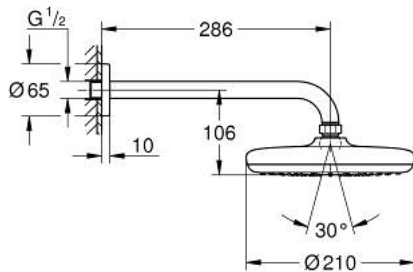

10 221 824 30 TEMPESTA 210 HEAD SHOWER SET 286 MM, 1 SPRAY

PRODUCT DESCRIPTION

- Colour: matte black
- consisting of:
 - head shower Tempesta 210
 - spray pattern: Rain
 - maximum flow rate (at 3 bar): 8.5 l/min
 - shower arm Rainshower 286 mm
- GROHE EcoJoy - less water, perfect flow
- GROHE DreamSpray - perfect spray pattern
- GROHE SpeedClean - effortless limescale removal
- Inner WaterGuide - inner insulation for surface protection
- suitable for instantaneous heater

10 221 824 30 **TEMPESTA 210 HEAD SHOWER SET 286 MM, 1 SPRAY**

SPARE PARTS

1: Fibre seal dia. Ø 18,5 x Ø 12 x 2 (Spare part-nr. 0138900M)

2: Dirt strainer (Spare part-nr. 48007000)

3: escutcheon (Spare part-nr. 117412430)