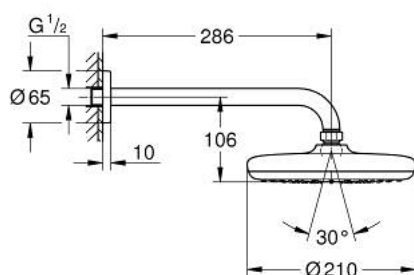

## 10 221 824 30 TEMPESTA 210 HEAD SHOWER SET 286 MM, 1 SPRAY

### PRODUCT DESCRIPTION

- Tyc: matte black
- consisting of:
  - head shower Tempesta 210
  - spray pattern: Rain
  - maximum flow rate (at 3 bar): 8.5 l/min
  - shower arm Rainshower 286 mm
- GROHE EcoJoy - Less water, perfect flow
- GROHE DreamSpray - perfect spray pattern
- GROHE SpeedClean - effortless limescale removal
- Inner WaterGuide - inner insulation for surface protection
- suitable for instantaneous heater

10 221 824 30 **TEMPESTA 210 HEAD SHOWER SET 286 MM, 1 SPRAY**

**SPARE PARTS**

1: Fibre seal Ø 18,5 x Ø 12 x 2 (Spare part-nr. 0138900M)

2: Dirt strainer (Spare part-nr. 48007000)

3: escutcheon (Spare part-nr. 117412430)