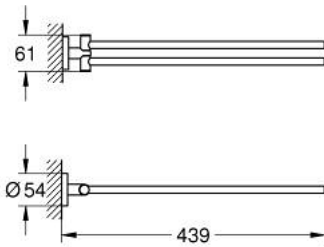

## 10 246 724 30 ESSENTIALS TOWEL BAR

### PRODUCT DESCRIPTION

- Colour: matte black
- material: metal
- two arms, pivotable
- 439 mm
- concealed fastening
- suitable for screwing (including screws and dowels)