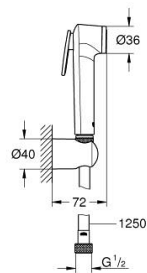

10 253 024 31 TEMPESTA-F TRIGGER SPRAY 30 WALL HOLDER SET 1 SPRAY

PRODUCT DESCRIPTION

- Colour: matte black
- consisting of:
 - hand shower with trigger control
 - maximum flow rate (at 3 bar): 5.5 l/min
 - wall shower holder
 - Silverflex Long-Life shower hose 1250 mm
 - GROHE EcoJoy - less water, perfect flow
 - GROHE SpeedClean - effortless limescale removal
 - Inner WaterGuide - inner insulation for surface protection
 - TwistStop - to prevent hose from twisting
- min. recommended pressure 1.0 bar
- Please refer to local norms regarding installation.

10 253 024 31 **TEMPESTA-F TRIGGER SPRAY 30 WALL HOLDER SET 1 SPRAY**

SPARE PARTS

1: Dirt strainer (Spare part-nr. 0700200M)

2: Non-return valve (Spare part-nr. 14165243M)*

* Optional accessories