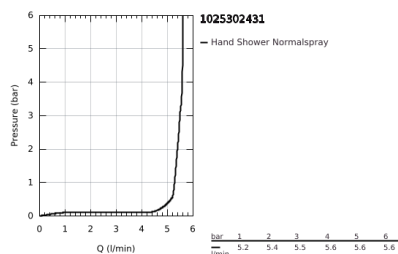

10 253 024 31 TEMPESTA-F TRIGGER SPRAY 30 WALL HOLDER SET 1 SPRAY

PRODUCT DESCRIPTION

- Colour: matte black
- consisting of:
 - hand shower with trigger control
 - maximum flow rate (at 3 bar): 5.5 l/min
 - wall shower holder
 - Silverflex Long-Life shower hose 1250 mm
 - GROHE EcoJoy - less water, perfect flow
 - GROHE SpeedClean - effortless limescale removal
 - Inner WaterGuide - inner insulation for surface protection
 - TwistStop - to prevent hose from twisting
- min. recommended pressure 1.0 bar
- Please refer to local norms regarding installation.