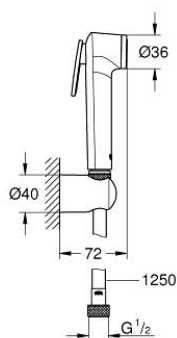

10 253 024 31 TEMPESTA-F TRIGGER SPRAY 30 WALL HOLDER SET 1 SPRAY

PRODUCT DESCRIPTION

- Tyc: matte black
- consisting of:
 - hand shower with trigger control
 - maximum flow rate (at 3 bar): 5.5 l/min
 - wall shower holder
 - Silverflex Long-Life shower hose 1250 mm
 - GROHE EcoJoy - Less water, perfect flow
 - GROHE SpeedClean - effortless limescale removal
 - Inner WaterGuide - inner insulation for surface protection
 - TwistStop - to prevent hose from twisting
 - min. recommended pressure 1.0 bar
 - Please refer to local norms regarding installation.

10 253 024 31 **TEMPESTA-F TRIGGER SPRAY 30 WALL HOLDER SET 1 SPRAY**

SPARE PARTS

1: Dirt strainer (Spare part-nr. 0700200M)

2: Non-return valve (Spare part-nr. 14165243M)*

* Optional accessories