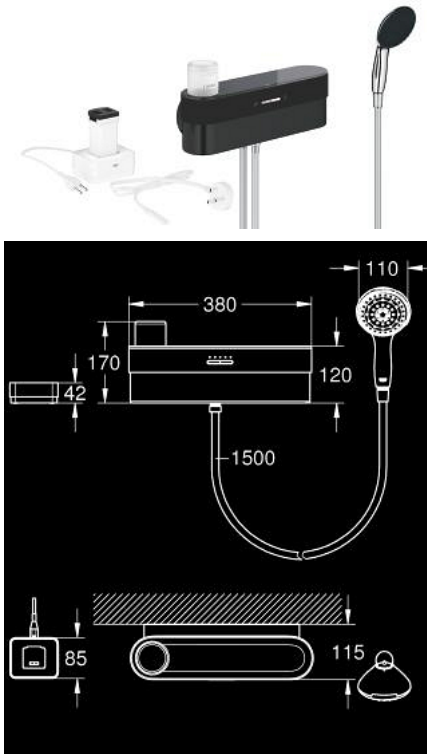

10 336 700 00 GROHE PUREFOAM SHOWER STARTER KIT

PRODUCT DESCRIPTION

- Tyc: Chrome
- suitable only for use with thermostat
- consisting of:
 - GROHE Purefoam device in black with glass top cover
 - including lithium-ion rechargeable battery (105076), charger with power plug type C (103384) and type G (103386) and Kinuami soap fragrance Mint (250 ml)
 - GROHE Purefoam - enveloping shower experience with instant warm foam
 - GROHE Purefoam 110 hand shower 2 sprays (Rain, Jet) with black sprayface (107299)
 - GROHE SmartSwitch - easily rotate the dial to enjoy your preferred spray option
 - GROHE DreamSpray - perfect spray pattern
 - GROHE LongLife finish
 - GROHE SpeedClean - effortless limescale removal
 - Inner WaterGuide - inner insulation for surface protection
 - ShockProof silicone ring prevents damage caused by a shower falling
 - Silverflex shower hose 1250 mm 1/2" x 1/2" (28 362)
 - shower hose Silverflex 1750 mm 1/2" x 1/2" (28 388)
 - maximum flow rate (at 3 bar): 7.6 l/min
 - min. recommended pressure 2.0 bar
 - GROHE Purefoam device suitable for screwing (including screws and dowels) or gluing (glue 40 915 000 sold separately - 4 x needed)
 - holding force: max. 5 kg
 - the specified holding capacity is valid for static (slowly applied) load and intended use only