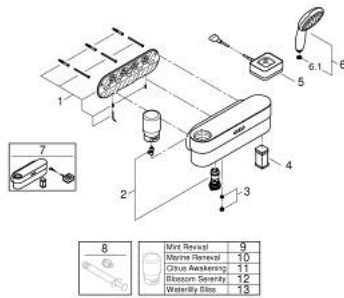

10 336 700 00 GROHE PUREFOAM SHOWER STARTER KIT

SPARE PARTS

- 1: Fixing set (Spare part-nr. 107444K000)
- 2: Filter set (Spare part-nr. 107442K000)
- 3: Flow restrictor + inlet filter (Spare part-nr. 1074439990)
- 4: Battery (Spare part-nr. 1050769990)
- 5: Charger (Spare part-nr. 1033849990)
- 6: Hand shower 2 sprays (Spare part-nr. 1072990000)
- 6.1: Dirt strainer (Spare part-nr. 0700200M)
- 7: Exchange device (Spare part-nr. 107445K000)
- 8: Glue for bath accessories (Spare part-nr. 40915000)*
- 9: Foaming body soap Mint - refreshing (Spare part-nr. 1033699990)*
- 10: Foaming body soap Marine - revitalizing (Spare part-nr. 1033809990)*
- 11: Foaming body soap Citrus - invigorating (Spare part-nr. 1033819990)*
- 12: Foaming body soap Blossom - nourishing (Spare part-nr. 1033829990)*
- 13: Foaming body soap Water lily - calming (Spare part-nr. 1033839990)*
- Optional accessories